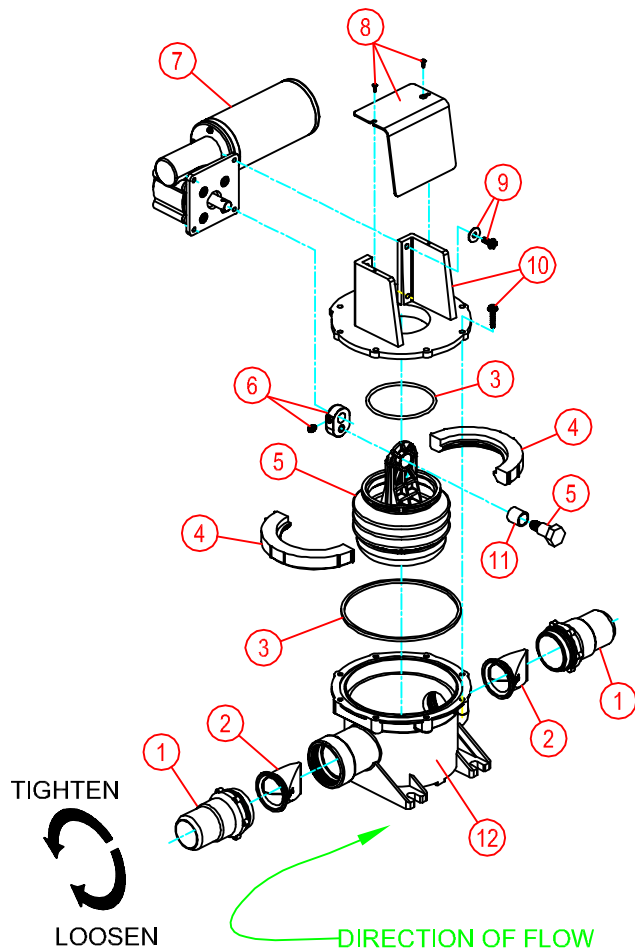

PARTS LIST: TW-DISCHARGE PUMP (NITRILE VALVES / 360331200 & 360332400)

ITEM	PART NUMBER & DESCRIPTION
1	385311843 VALVE NIPPLE
2	385311327 1-1/2" DUCKBILL VALVE (NITRILE)
3	385310151 O'RING REPLACMENT KIT
4	385311226 BELLOWS CLAMP KIT
5	385230980 BELLOWS ASSEMBLY **INCLUDES ITEM 11.
6	385310644 ECCENTRIC KIT
7	385311065 12VDC MOTOR 385311066 24VDC MOTOR **INCLUDES ITEM 5.
8	385311422 PUMP COVER KIT
9	385311224 MOTOR MOUNTING HARDWARE
10	385311225 PUMP TOP CLOSURE KIT
11	385310242 BELLOWS BUSHING
12	385311858 PUMP BODY
N/S	385310250 PUMP ASSEMBLY LESS MOTOR **INCLUDES ITEMS 1-6; 8; 10-12