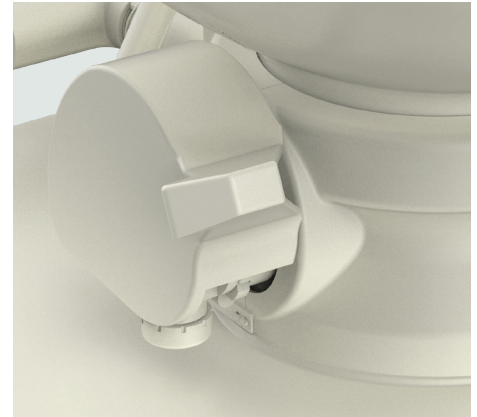

SANITATION

M65 SERIES MARINE GRAVITY TOILET

Comfort, durability, and styling come together in these unique and efficient self-contained Dometic M65 Series Marine gravity toilets.

COMFORTABLE

THE TWO MODELS OFFER A SEAT HEIGHT AT EITHER END OF THE ADA RECOMMENDED RANGE (17" – 19")

Stylish holding tank made from durable ABS provides an easy to clean surface and sealed containment.

The dip tube and vent kit rotate over 270° to provide easy connection to your hoses with no gluing required.

The built-in 6.5 gallon / 24.6 liter holding tank provides plenty of capacity for a full day on the water.

Clean and simple design will enhance the look of any head compartment.

The 5000 model offers an elongated seat with a deep bowl for your added comfort.

The steel flush lever under this cover provides dependable flush action every time.