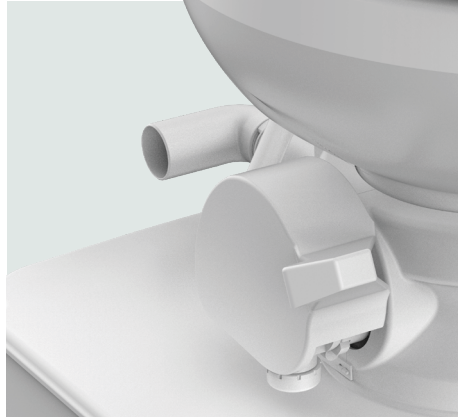

SANITATION

M65 SERIES MARINE GRAVITY TOILET

Comfort, durability, and styling come together in these unique and efficient self-contained Dometic M65 Series Marine gravity toilets.

COMFORTABLE

THE TWO MODELS OFFER A SEAT HEIGHT AT EITHER END OF THE ADA RECOMMENDED RANGE (17" – 19")

M65-5000

M65-700

Mobile living made easy.

 **DOMETIC** **OUTDOOR**

CLEAN, SIMPLE DESIGN WITH ADDED COMFORT

MODEL	DESCRIPTION	DISCHARGE	SEAT HEIGHT	SEAT SIZE	FLUSH METHOD
M65-5000	6.5 gal / 24.6L Capacity Marine Toilet	1.5 in. / 38mm ID Plumbing	18.65 in / 47.4cm	Elongated	Foot Pedal
M65-700	6.5 gal / 24.6L Capacity Marine Toilet	1.5 in. / 38mm ID Plumbing	17.25 in / 43.8cm	Standard	Foot Pedal

Stylish holding tank made from durable ABS provides an easy to clean surface and sealed containment.

The dip tube and vent kit rotate over 270° to provide easy connection to your hoses with no gluing required.

The steel flush lever under this cover provides dependable flush action every time.