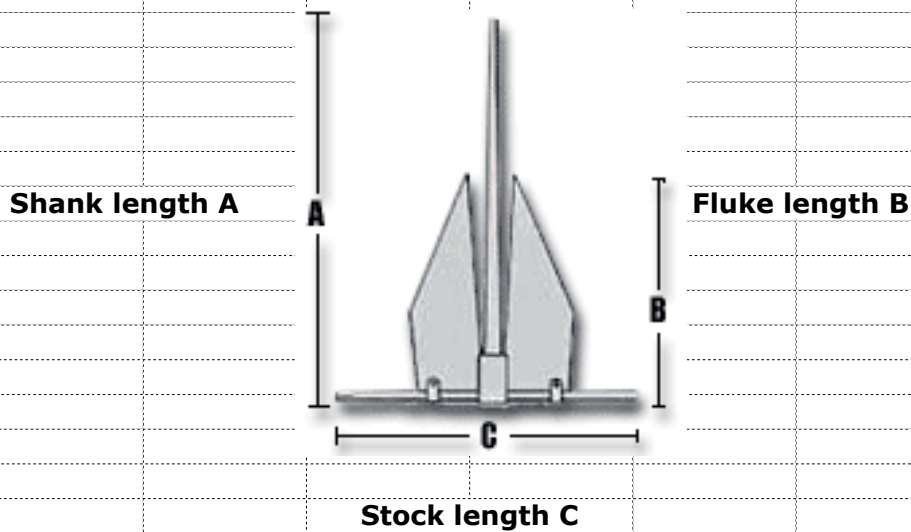

## Fortress & Guardian Anchor Dimensions

Shank Length  
[diagram A]

Fluke Length  
[diagram B]

Stock Length  
[diagram C]

Model	Shank Length		Fluke Length		Stock Length	
	inches	cm	inches	cm	inches	cm
FX-7	24"	61	14"	36	19"	48
FX-11	27"	69	16"	41	22"	56
FX-16	31"	79	18"	46	25"	64
FX-23	36"	91	21"	53	29"	74
FX-37	40"	102	24"	61	32"	81
FX-55	46"	117	27"	69	37"	94
FX-85	51"	130	30"	76	41"	104
FX-125	56"	142	33"	84	45"	114

Shank Length  
[diagram A]

Fluke Length  
[diagram B]

Stock Length  
[diagram C]

Model	Shank Length		Fluke Length		Stock Length	
	inches	cm	inches	cm	inches	cm
G-5	19"	48	11"	18	16"	41
G-7	22"	56	13"	33	18"	46
G-11	25"	64	15"	38	20"	51
G-16	29"	74	17"	43	23"	58
G-23	33"	84	19"	48	27"	69
G-37	38"	97	22"	56	31"	79
G-55	43"	109	25"	64	35"	89
G-85	48"	122	28"	71	39"	99
G-125	53"	135	31"	79	43"	109