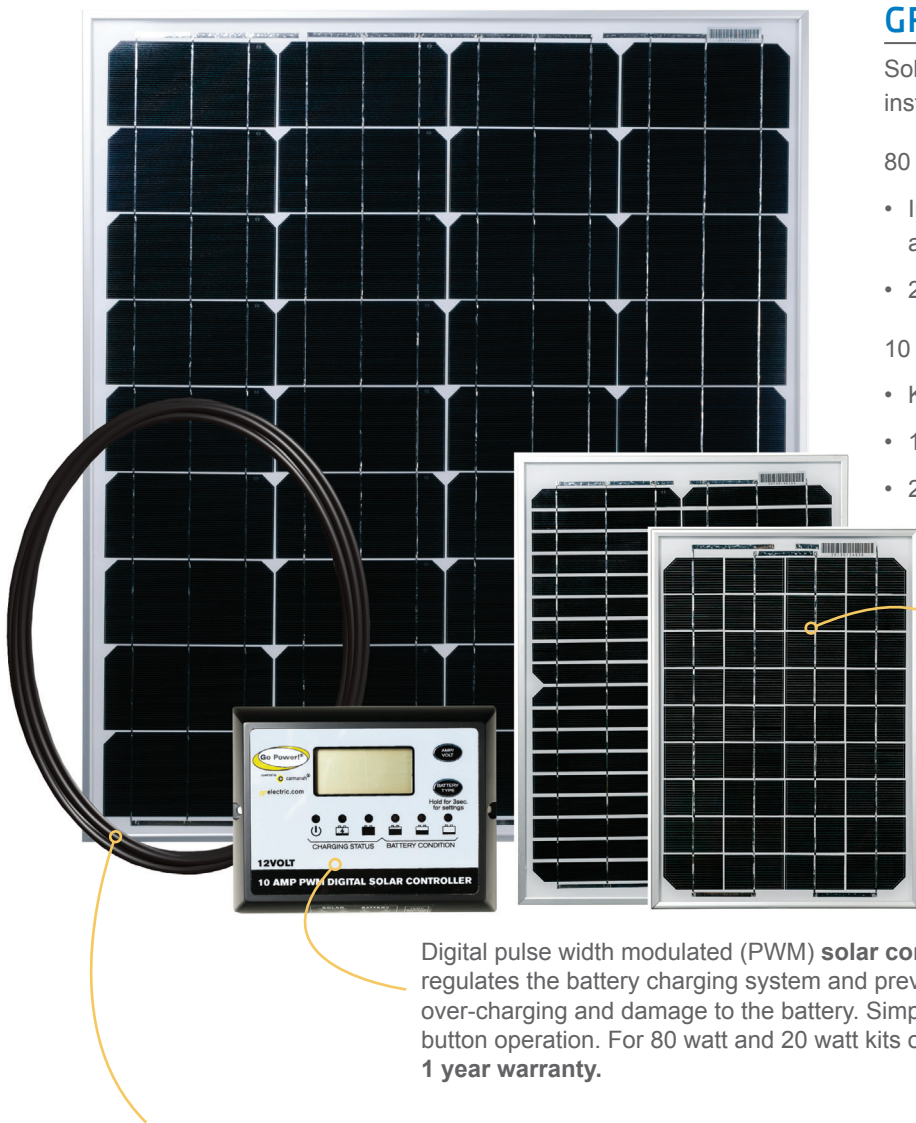

POWERFUL AND ECONOMICAL BATTERY CHARGING KITS

GP-ECO-80 / GP-ECO-20 / GP-ECO-10

Solar starter kit comes with everything you need to install on your rooftop.

80 watt full charging kit for weekend camping

- Includes 25' set of MC4 solar cables and 10 amp digital solar controller
- 25 year output power warranty

10 and 20 watt kits to trickle charge your batteries

- Kits include 25' set of solar cables
- 10 year output power warranty
- 20 watt kit includes 10 amp digital solar controller

High-efficiency **solar modules** with tempered glass to withstand hail or light debris.

Includes everything for a simple installation: all **mounting hardware** and **solar cables**.

ECO SOLAR SERIES SPECIFICATIONS

SPECIFICATIONS*	GP-ECO-80	GP-ECO-20	GP-ECO-10
Cell type	Monocrystalline	Monocrystalline	Monocrystalline
Rated power (Pm)	80 W	20 W	10 W
Maximum power voltage (Vmp)	17.5 V	17.5 V	17.5 V
Maximum power current (Imp)	4.57 A	1.14 A	0.57 A
Open circuit voltage (Voc)	21.0 V	21.6 V	21 V
Short circuit voltage (Isc)	4.85 A	1.21 A	0.62 A
Module efficiency	15.9%	17.30%	17.03%
Max system voltage	600 VDC	600 VDC	600 VDC
Cables	25 ft. MC4 connector solar cables	25 ft. solar cables	25 ft. solar cables
Solar controller	10 amp PWM digital display	10 amp PWM digital display	Not required
Weight	15.4 lb (7 kg)	3.97 lb (1.8 kg)	1.7 lb (0.8 kg)
Dimensions	30.31 x 26.77 x 1.18 in (760 x 670 x 30 mm)	13.58 x 18.50 x 0.98 in (345 x 470 x 25 mm)	13.19 x 9.25 x 0.98 in (335 x 225 x 25 mm)
Frame type / material	Clear anodized aluminum frame	Clear anodized aluminum frame	Clear anodized aluminum frame
Output power warranty	25 year	10 year	10 year

Power Specifications calculated at STC:

- Irradiance: 1000 W/m²
- Cell Temperature: 77°F (25°C)
- Air Mass: 1.5G

*Specifications subject to change without notice

GP-ECO-10

GP-ECO-20

GP-ECO-80