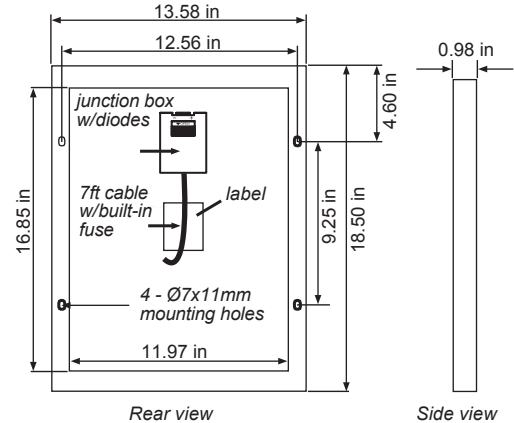

Includes everything for a simple installation: all **mounting hardware** and **solar cables**.

ECO SOLAR SERIES SPECIFICATIONS

SPECIFICATIONS*	GP-ECO-80	GP-ECO-20	GP-ECO-10
Cell type	Monocrystalline	Monocrystalline	Monocrystalline
Rated power (Pm)	80 W	20 W	10 W
Maximum power voltage (Vmp)	17.5 V	17.5 V	17.5 V
Maximum power current (Imp)	4.57 A	1.14 A	0.57 A
Open circuit voltage (Voc)	21.0 V	21.6 V	21 V
Short circuit voltage (Isc)	4.85 A	1.21 A	0.62 A
Module efficiency	15.9%	17.30%	17.03%
Max system voltage	600 VDC	600 VDC	600 VDC
Cables	25 ft. MC4 connector solar cables	25 ft. solar cables	25 ft. solar cables
Solar controller	10 amp PWM digital display	10 amp PWM digital display	Not required
Weight	15.4 lb (7 kg)	3.97 lb (1.8 kg)	1.7 lb (0.8 kg)
Dimensions	30.31 x 26.77 x 1.18 in (760 x 670 x 30 mm)	13.58 x 18.50 x 0.98 in (345 x 470 x 25 mm)	13.19 x 9.25 x 0.98 in (335 x 225 x 25 mm)
Frame type / material	Clear anodized aluminum frame	Clear anodized aluminum frame	Clear anodized aluminum frame
Output power warranty	25 year	10 year	10 year

Power Specifications calculated at STC:

- Irradiance: 1000 W/m²
- Cell Temperature: 77°F (25°C)
- Air Mass: 1.5G

*Specifications subject to change without notice

GP-ECO-10

GP-ECO-20

GP-ECO-80