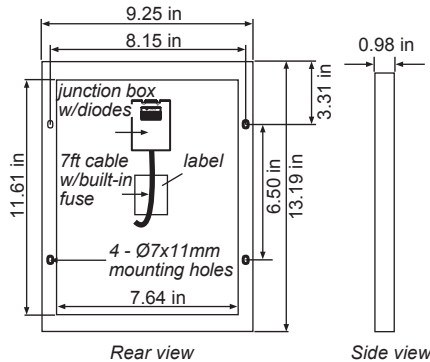

Includes everything for a simple installation: all **mounting hardware** and **solar cables**.

ECO SOLAR SERIES SPECIFICATIONS

SPECIFICATIONS*	GP-ECO-80	GP-ECO-20	GP-ECO-10
Cell type	Monocrystalline	Monocrystalline	Monocrystalline
Rated power (Pm)	80 W	20 W	10 W
Maximum power voltage (Vmp)	17.5 V	17.5 V	17.5 V
Maximum power current (Imp)	4.57 A	1.14 A	0.57 A
Open circuit voltage (Voc)	21.0 V	21.6 V	21 V
Short circuit voltage (Isc)	4.85 A	1.21 A	0.62 A
Module efficiency	15.9%	17.30%	17.03%
Max system voltage	600 VDC	600 VDC	600 VDC
Cables	25 ft. MC4 connector solar cables	25 ft. solar cables	25 ft. solar cables
Solar controller	10 amp PWM digital display	10 amp PWM digital display	Not required
Weight	15.4 lb (7 kg)	3.97 lb (1.8 kg)	1.7 lb (0.8 kg)
Dimensions	30.31 x 26.77 x 1.18 in (760 x 670 x 30 mm)	13.58 x 18.50 x 0.98 in (345 x 470 x 25 mm)	13.19 x 9.25 x 0.98 in (335 x 225 x 25 mm)
Frame type / material	Clear anodized aluminum frame	Clear anodized aluminum frame	Clear anodized aluminum frame
Output power warranty	25 year	10 year	10 year

Power Specifications calculated at STC:

- Irradiance: 1000 W/m²
- Cell Temperature: 77°F (25°C)
- Air Mass: 1.5G

*Specifications subject to change without notice

GP-ECO-10

GP-ECO-20

GP-ECO-80