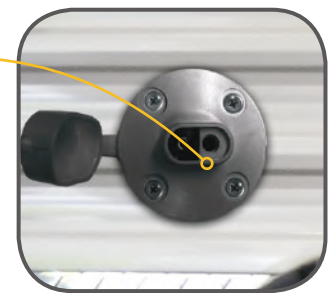

\*Specifications subject to change without notice.

\*Specifications and dimensions may vary slightly based on country of origin.

Accessories (sold separately):

GP-PSK-X30  
(30' extension cable)

GP-PSK-7PIN  
(7 pin trailer adapter)

Connectivity:

Compatible with pre-wired RVs

**SOLAR  
ON THE  
SIDE**<sup>™</sup>

SAE solar  
plug adapter

Connects to SAE solar ports.

XLR-style  
solar plug

Connects to XLR-style solar  
ports.

Kits include 12'  
solar cable with  
anderson-style  
connector