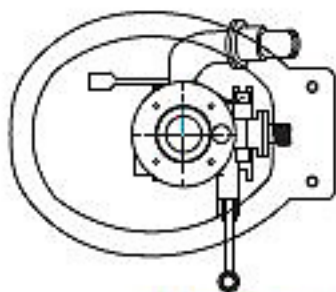

MOUNT PATTERN, FRONT

FOOTPEDAL CONTROLS WATER USAGE
SHUTS OFF WATER INLET WHEN RELEASED