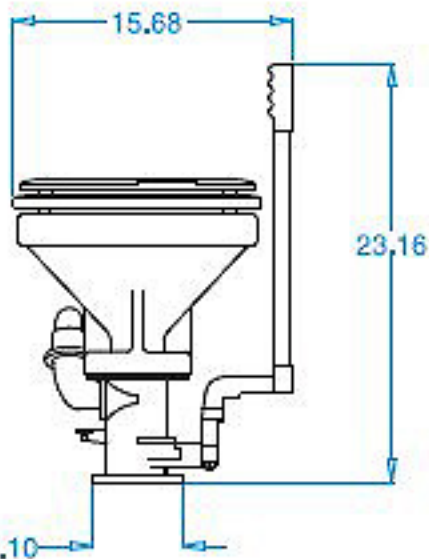

MOUNT PATTERN, FRONT

FOOTPEDAL CONTROLS WATER USAGE
SHUTS OFF WATER INLET WHEN RELEASED