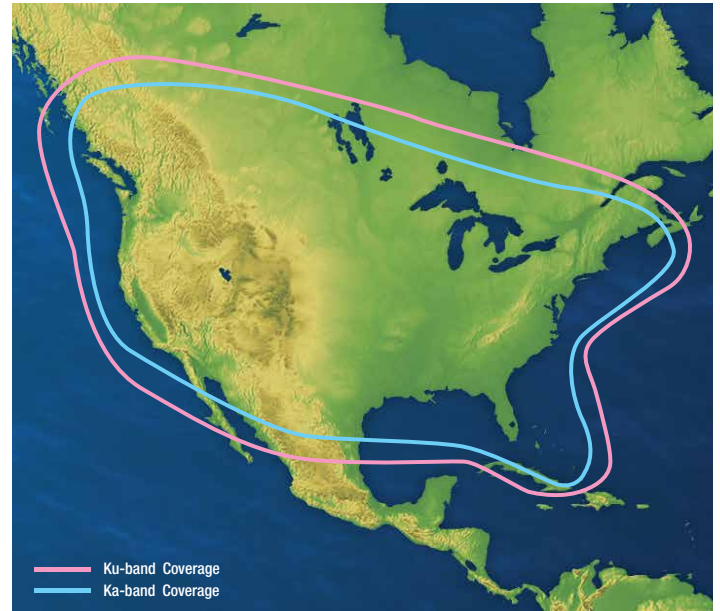

Intellian® s6HD

24" Ka and Ku-band 2-axis Marine Satellite Antenna Systems

Technical Specifications

Physical	
Radome Height	72cm / 28.3"
Radome Diameter	70cm / 27.5"
Reflector Diameter	61cm / 24"
Weight	21.6kg / 47.8lbs
Environmental	
Operating Temp. Range	-25°C to +55°C / -13°F to +131°F
Storage Temp. Range	-40°C to +80°C / -40°F to +176°F
Water Ingress	IPX6
Approvals	CE / FCC
Warranty	3 year parts and 1 year labor
Performance	
Reception Frequency	Ka-Band (18~22GHz) / Ku-Band (10.7~12.75GHz)
Polarization	Circular
Minimum EIRP	47dBW
Azimuth Range	680°
Elevation Range	+5° to +90°
Ship's Motion	Roll ±25°, Pitch ±15°
Roll & Pitch Response Rate	45° / sec
Turning Rate	45° / sec
RF Output	Quad Output
Antenna Control Unit	
Dimensions (W x D x H)	17.8cm x 21.6cm x 5.38cm / 7" x 8.5" x 2.1"
Weight	1.2kg / 2.6lbs
Display	2 line 20 character VFD module
GPS Interface	Built-in (NMEA 0183 GPS)
Power Requirement	9.0~30.0V DC
Power Consumption	Typ. 30W, Max. 50W

Coverage Map