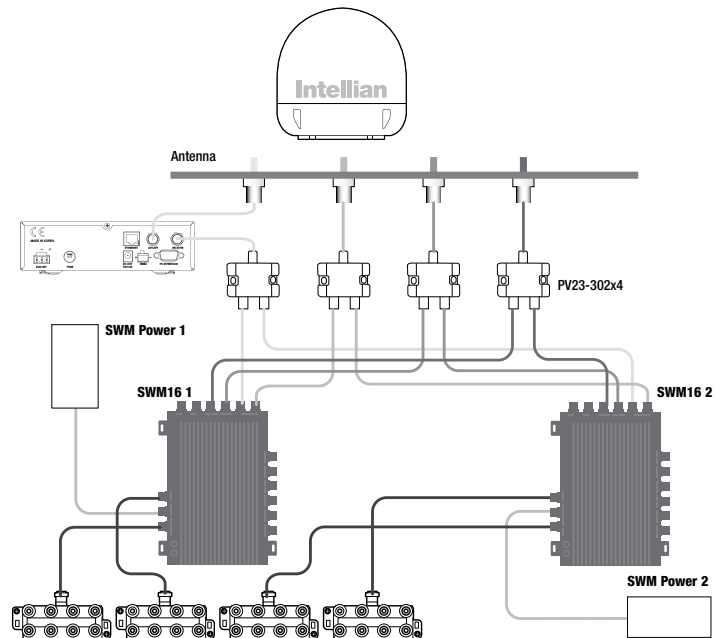

Advanced Diagram

W/ 32 Receivers SWM Extension Kit