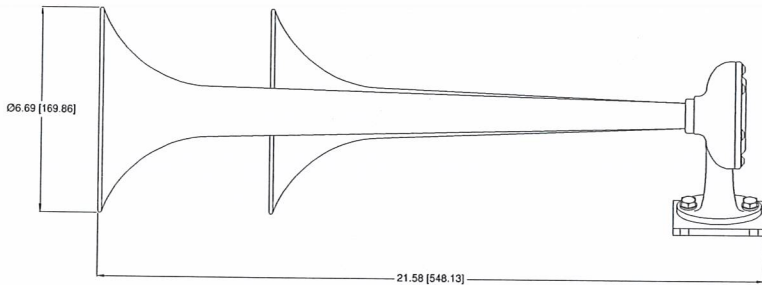

REV.	BY	DATE	DESCRIPTION	APP'D.
A	ZJN	03/02/11	REVISED WITH UPDATED BODY STANDS & COVERS	EMK

VIEW "A"-"A"

TECHNICAL DATA

Frequency: 322 Hz & 254 Hz
 Sound Pressure Level (1/3 octave at 1 meter): 122.5 dB
 Sound Pressure Level (dB(A) @ 1 meter): 133.0 dB
 Air Consumption: 17.6 C.F.M. @ 100 P.S.I.
 Air Pressure Req: 50 to 200 P.S.I.
 Electric Power: N/A
 Material: Spun Brass and Cast Bronze
 Net Weight: 9.00 Lbs.
 Shipping Weight: 14 Lbs.