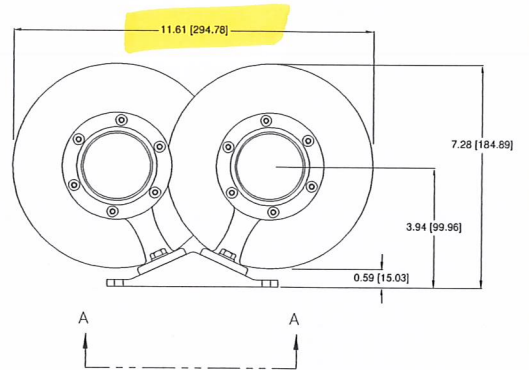

REV.	BY	DATE	DESCRIPTION	APP'D.
A	ZJN	03/02/11	REVISED WITH UPDATED BODY STANDS & COVERS	EMK

VIEW "A"-"A"

TECHNICAL DATA

Frequency: 322 Hz & 254 Hz
 Sound Pressure Level (1/3 octave at 1 meter): 122.5 dB
 Sound Pressure Level (dB(A) @ 1 meter): 133.0 dB
 Air Consumption: 17.6 C.F.M. @ 100 P.S.I.
 Air Pressure Req: 50 to 200 P.S.I.
 Electric Power: N/A
 Material: Spun Brass and Cast Bronze
 Net Weight: 9.00 Lbs.
 Shipping Weight: 14 Lbs.

© CopyRight Kahlenberg Ind. Inc. 2010

KAHLENBERG INDUSTRIES INC.

TWO RIVERS, WISCONSIN 54241

**OUTLINE DIMENSIONS
 D-0A AIRHORN**

DR.	DATE	CKD.	SCALE	DRWG. NO.	REV.
ZJN	03/02/11	EMK	N.T.S.	3-6237	A