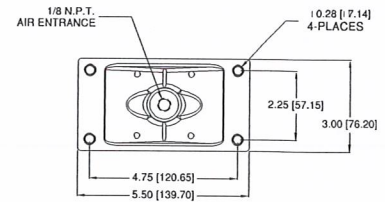

REV.	BY	DATE	DESCRIPTION	APP'D.
A	ZJN	03/02/11	REVISED WITH UPDATED BODY STANDS & COVERS	EMK

VIEW "A"-"A"

TECHNICAL DATA

Frequency: 322 Hz & 254 Hz
 Sound Pressure Level (1/3 octave at 1 meter): 122.5 dB
 Sound Pressure Level (dB(A) @ 1 meter): 133.0 dB
 Air Consumption: 17.6 C.F.M. @ 100 P.S.I.
 Air Pressure Req: 50 to 200 P.S.I.
 Electric Power: N/A
 Material: Spun Brass and Cast Bronze
 Net Weight: 9.00 Lbs.
 Shipping Weight: 14 Lbs.