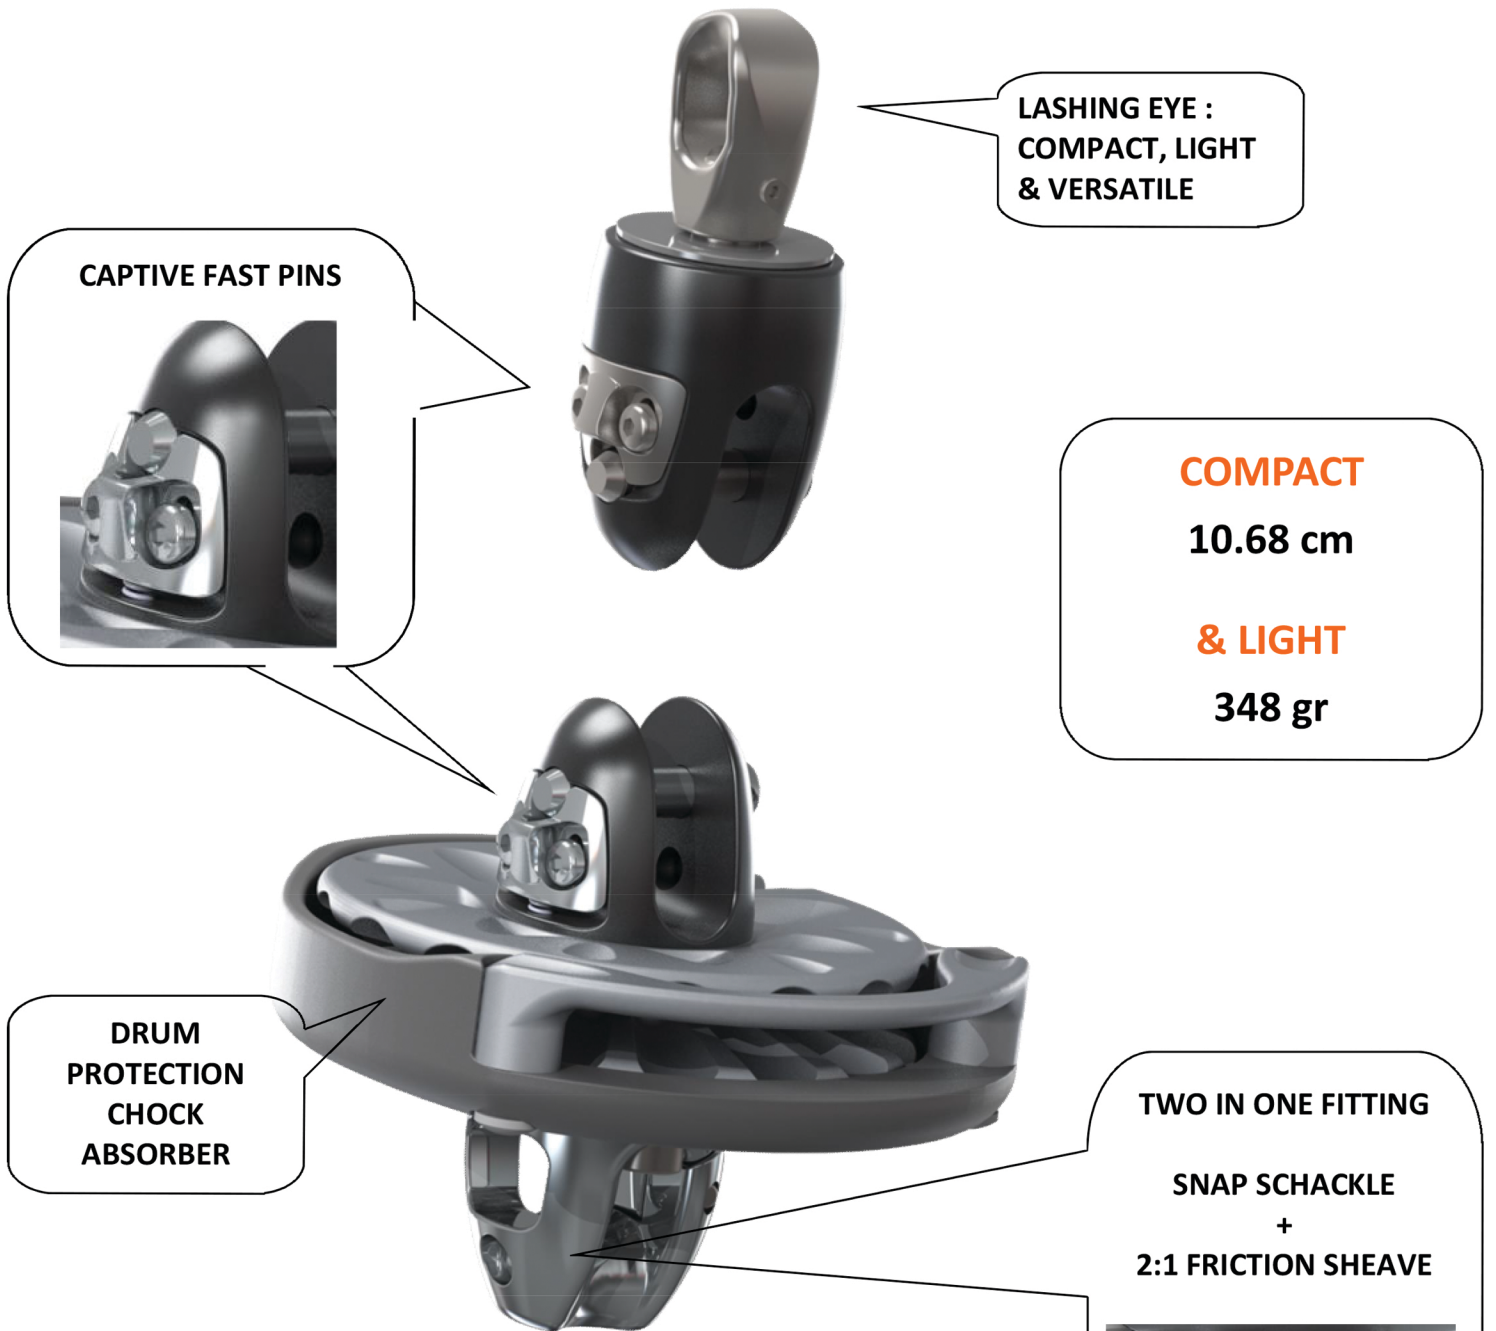

**THE SMALLEST FURLER EVER DESIGNED BY KARVER**

*SAILING BOATS FROM 5 TO 10 METERS*

*Max sail area : 50m<sup>2</sup>*

**LASHING EYE :  
COMPACT, LIGHT  
& VERSATILE**

**CAPTIVE FAST PINS**

**COMPACT  
10.68 cm  
  
& LIGHT  
348 gr**

**DRUM  
PROTECTION  
CHOCK  
ABSORBER**

**TWO IN ONE FITTING  
SNAP SHACKLE  
+  
2:1 FRICTION SHEAVE**

**CARACTERISTICS :**

MAX WORKING LOAD :	900 Kg
WEIGHT :	348 gr
CUTTING LENGHT:	10,68 cm
MAX DIAMETER :	8,7 cm
FORK WIDTH :	1.02 cm
PIN DIAMETER :	5 mm
FURLING LINE :	6 mm