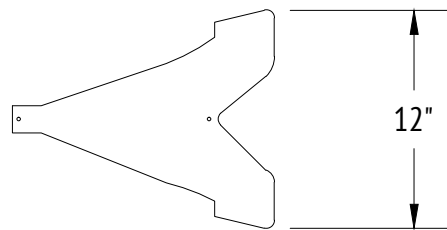

SQ-14 ANCHOR SIDE VIEW		
FINISH: HIGH BUFF	MATERIAL: S.S.	GAUGE: 10

SQ-14 ANCHOR TOP VIEW		
FINISH: HIGH BUFF	MATERIAL: S.S.	GAUGE: 10

PRODUCT :	<b>QS-14-SS</b>
	KINGSTON ANCHORS
	141 HICKSON AVE. KINGSTON, ON K7K 2N7
	TEL : +1 613 507 9090 Fax : +1 613 507 9091
	<a href="http://www.kingstanchors.com">www.kingstanchors.com</a>