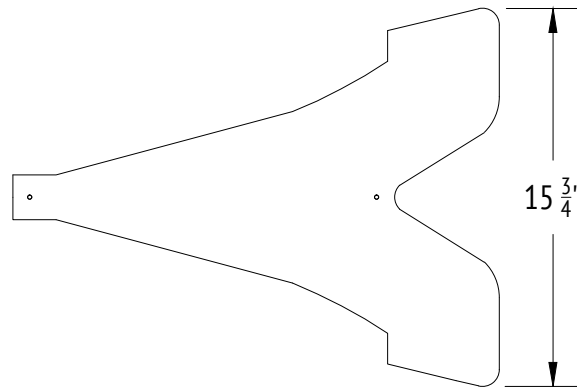

QS-35 ANCHOR SIDE VIEW		
FINISH: HIGH BUFF	MATERIAL: S.S.	GAUGE: 10

QS-35 ANCHOR TOP VIEW		
FINISH: HIGH BUFF	MATERIAL: S.S.	GAUGE: 10

PRODUCT :	QS-35-SS
 Since 1977 KingstonAnchors.com	KINGSTON ANCHORS 141 HICKSON AVE. KINGSTON, ON K7K 2N7 TEL : +1 613 507 9090 Fax : +1 613 507 9091 WWW.KINGSONANCHORS.COM