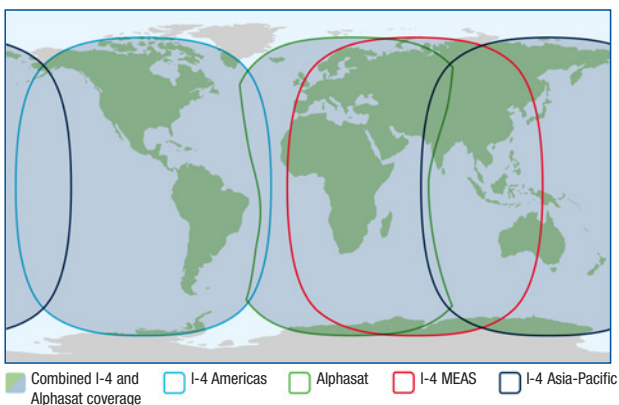

Inmarsat Fleet One Global – Satellite Coverage Map

This map depicts Inmarsat's expectations of coverage following the commercial introduction of Inmarsat's fourth L-band region. It does not represent a guarantee of service. The availability of service at the edge of coverage areas fluctuates depending on various conditions.