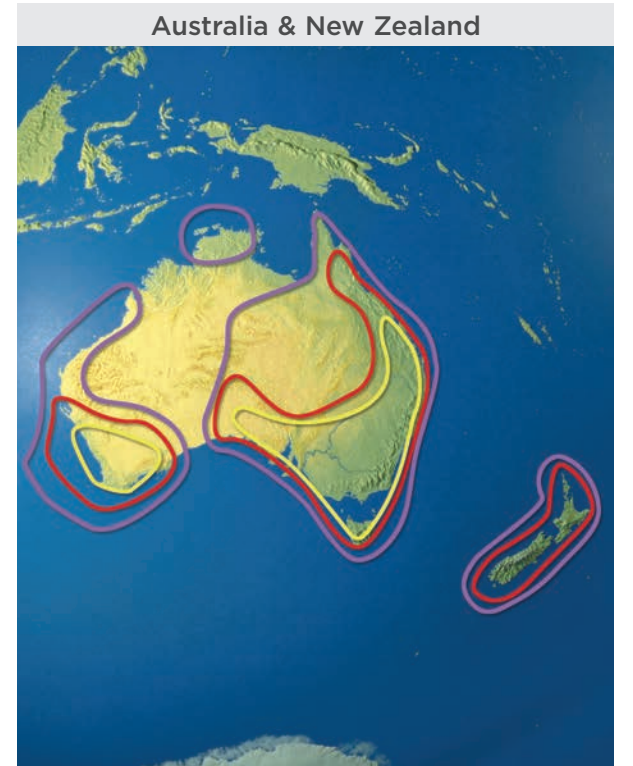

Worldwide Ku-band Coverage¹¹

¹¹ KVH Industries does not have control over the programming or operation of the satellites or services that are covered in this document. The coverage maps for these satellites are provided as reference only and may change in the future or could be impacted by weather conditions. KVH provides no guarantees of satellite coverage, satellite availability, programming available on any specific satellite service, or compatibility of the TracVision system with new satellites that may be launched in the future. Please note that all Minimum EIRP values are average approximate figures that may vary according to actual transponder frequency and location.

¹² Optional system configuration, combining North American and Latin American coverage footprints. Contact KVH for details and pricing.

¹³ Coverage for TV1 is for Satellite 91W only.

¹⁴ Coverage for TV1 is based on Astra 28 only; other European satellites may be available.

These maps are representative. For detailed information about the programming available from different service providers, visit: www.kvh.com/footprints.