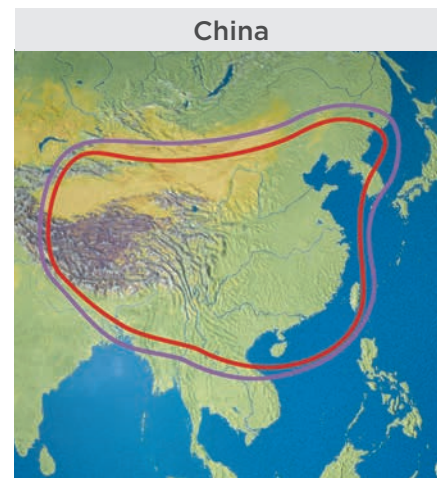

Worldwide Ku-band Coverage¹¹

¹¹ KVH Industries does not have control over the programming or operation of the satellites or services that are covered in this document. The coverage maps for these satellites are provided as reference only and may change in the future or could be impacted by weather conditions. KVH provides no guarantees of satellite coverage, satellite availability, programming available on any specific satellite service, or compatibility of the TracVision system with new satellites that may be launched in the future. Please note that all Minimum EIRP values are average approximate figures that may vary according to actual transponder frequency and location.

¹² Optional system configuration, combining North American and Latin American coverage footprints. Contact KVH for details and pricing.

¹³ Coverage for TV1 is for Satellite 91W only.

¹⁴ Coverage for TV1 is based on Astra 28 only; other European satellites may be available.

These maps are representative. For detailed information about the programming available from different service providers, visit: www.kvh.com/footprints.