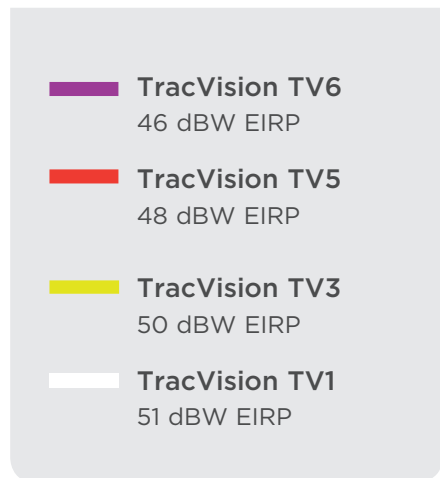

Worldwide Ku-band Coverage¹¹

¹¹ KVH Industries does not have control over the programming or operation of the satellites or services that are covered in this document. The coverage maps for these satellites are provided as reference only and may change in the future or could be impacted by weather conditions. KVH provides no guarantees of satellite coverage, satellite availability, programming available on any specific satellite service, or compatibility of the TracVision system with new satellites that may be launched in the future. Please note that all Minimum EIRP values are average approximate figures that may vary according to actual transponder frequency and location.

¹² Optional system configuration, combining North American and Latin American coverage footprints. Contact KVH for details and pricing.

¹³ Coverage for TV1 is for Satellite 91W only.

¹⁴ Coverage for TV1 is based on Astra 28 only; other European satellites may be available.

These maps are representative. For detailed information about the programming available from different service providers, visit: www.kvh.com/footprints.