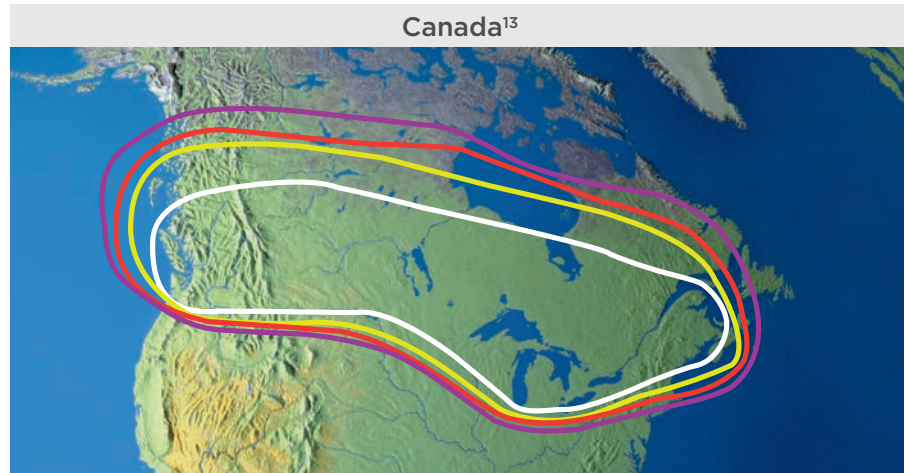

Worldwide Ku-band Coverage¹¹

¹¹ KVH Industries does not have control over the programming or operation of the satellites or services that are covered in this document. The coverage maps for these satellites are provided as reference only and may change in the future or could be impacted by weather conditions. KVH provides no guarantees of satellite coverage, satellite availability, programming available on any specific satellite service, or compatibility of the TracVision system with new satellites that may be launched in the future. Please note that all Minimum EIRP values are average approximate figures that may vary according to actual transponder frequency and location.

¹² Optional system configuration, combining North American and Latin American coverage footprints. Contact KVH for details and pricing.

¹³ Coverage for TV1 is for Satellite 91W only.

¹⁴ Coverage for TV1 is based on Astra 28 only; other European satellites may be available.

These maps are representative. For detailed information about the programming available from different service providers, visit: www.kvh.com/footprints.