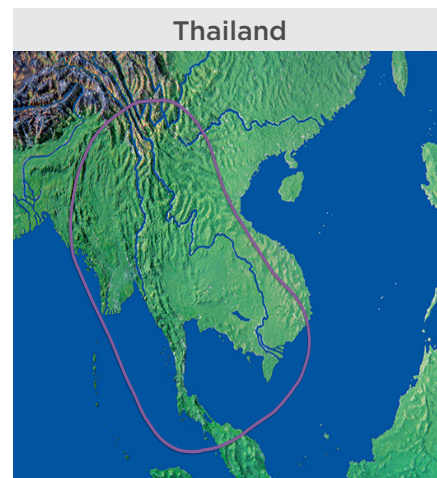

Worldwide Ku-band Coverage¹¹

¹¹ KVH Industries does not have control over the programming or operation of the satellites or services that are covered in this document. The coverage maps for these satellites are provided as reference only and may change in the future or could be impacted by weather conditions. KVH provides no guarantees of satellite coverage, satellite availability, programming available on any specific satellite service, or compatibility of the TracVision system with new satellites that may be launched in the future. Please note that all Minimum EIRP values are average approximate figures that may vary according to actual transponder frequency and location.

¹² Optional system configuration, combining North American and Latin American coverage footprints. Contact KVH for details and pricing.

¹³ Coverage for TV1 is for Satellite 91W only.

¹⁴ Coverage for TV1 is based on Astra 28 only; other European satellites may be available.

These maps are representative. For detailed information about the programming available from different service providers, visit: www.kvh.com/footprints.