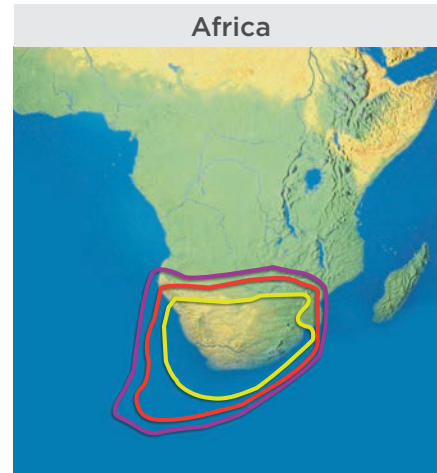

Worldwide Ku-band Coverage¹¹

¹¹ KVH Industries does not have control over the programming or operation of the satellites or services that are covered in this document. The coverage maps for these satellites are provided as reference only and may change in the future or could be impacted by weather conditions. KVH provides no guarantees of satellite coverage, satellite availability, programming available on any specific satellite service, or compatibility of the TracVision system with new satellites that may be launched in the future. Please note that all Minimum EIRP values are average approximate figures that may vary according to actual transponder frequency and location.

¹² Optional system configuration, combining North American and Latin American coverage footprints. Contact KVH for details and pricing.

¹³ Coverage for TV1 is for Satellite 91W only.

¹⁴ Coverage for TV1 is based on Astra 28 only; other European satellites may be available.

These maps are representative. For detailed information about the programming available from different service providers, visit: www.kvh.com/footprints.