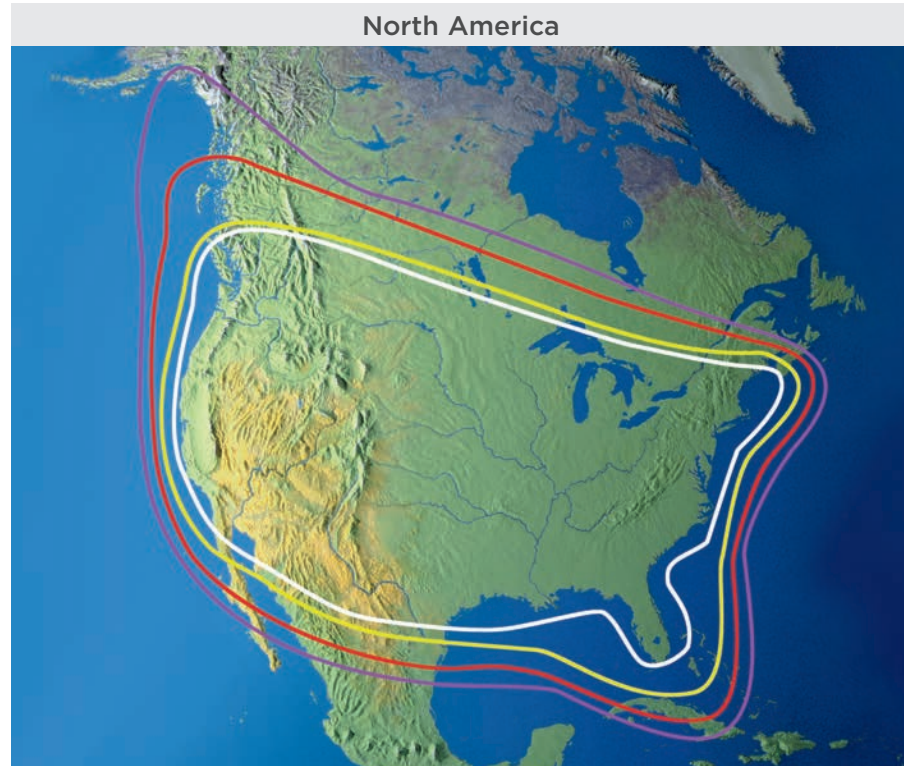

Worldwide Ku-band Coverage¹¹

¹¹ KVH Industries does not have control over the programming or operation of the satellites or services that are covered in this document. The coverage maps for these satellites are provided as reference only and may change in the future or could be impacted by weather conditions. KVH provides no guarantees of satellite coverage, satellite availability, programming available on any specific satellite service, or compatibility of the TracVision system with new satellites that may be launched in the future. Please note that all Minimum EIRP values are average approximate figures that may vary according to actual transponder frequency and location.

¹² Optional system configuration, combining North American and Latin American coverage footprints. Contact KVH for details and pricing.

¹³ Coverage for TV1 is for Satellite 91W only.

¹⁴ Coverage for TV1 is based on Astra 28 only; other European satellites may be available.

These maps are representative. For detailed information about the programming available from different service providers, visit: www.kvh.com/footprints.