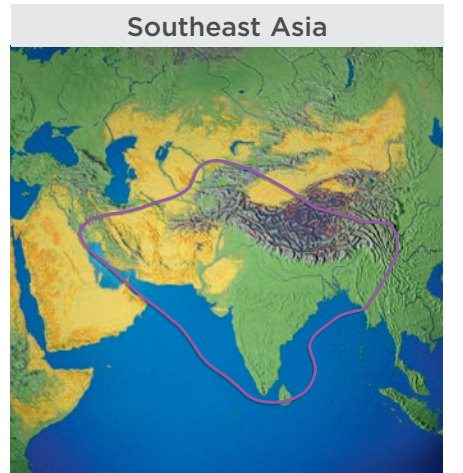

Worldwide Ku-band Coverage¹¹

¹¹ KVH Industries does not have control over the programming or operation of the satellites or services that are covered in this document. The coverage maps for these satellites are provided as reference only and may change in the future or could be impacted by weather conditions. KVH provides no guarantees of satellite coverage, satellite availability, programming available on any specific satellite service, or compatibility of the TracVision system with new satellites that may be launched in the future. Please note that all Minimum EIRP values are average approximate figures that may vary according to actual transponder frequency and location.

¹² Optional system configuration, combining North American and Latin American coverage footprints. Contact KVH for details and pricing.

¹³ Coverage for TV1 is for Satellite 91W only.

¹⁴ Coverage for TV1 is based on Astra 28 only; other European satellites may be available.

These maps are representative. For detailed information about the programming available from different service providers, visit: www.kvh.com/footprints.