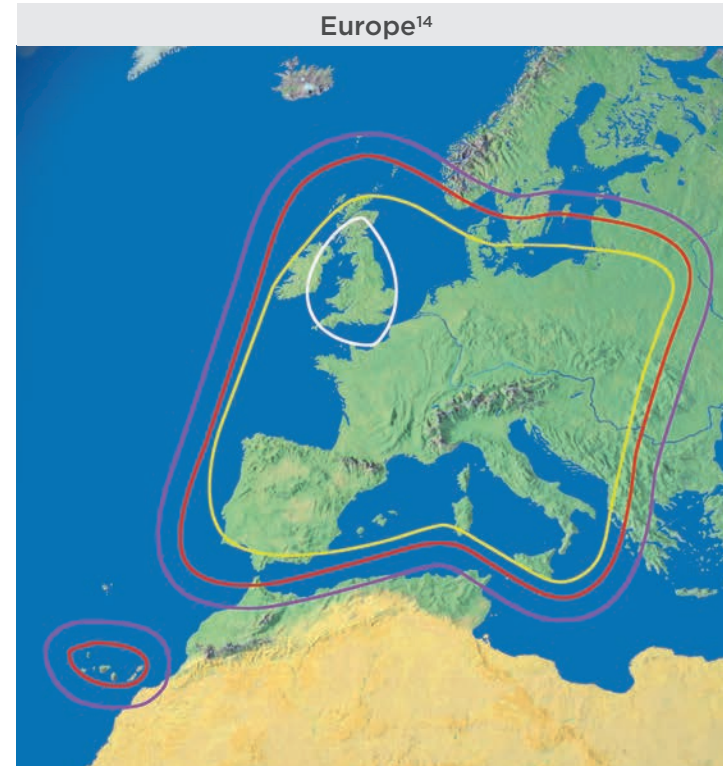

Worldwide Ku-band Coverage¹¹

¹¹ KVH Industries does not have control over the programming or operation of the satellites or services that are covered in this document. The coverage maps for these satellites are provided as reference only and may change in the future or could be impacted by weather conditions. KVH provides no guarantees of satellite coverage, satellite availability, programming available on any specific satellite service, or compatibility of the TracVision system with new satellites that may be launched in the future. Please note that all Minimum EIRP values are average approximate figures that may vary according to actual transponder frequency and location.

¹² Optional system configuration, combining North American and Latin American coverage footprints. Contact KVH for details and pricing.

¹³ Coverage for TV1 is for Satellite 91W only.

¹⁴ Coverage for TV1 is based on Astra 28 only; other European satellites may be available.

These maps are representative. For detailed information about the programming available from different service providers, visit: www.kvh.com/footprints.