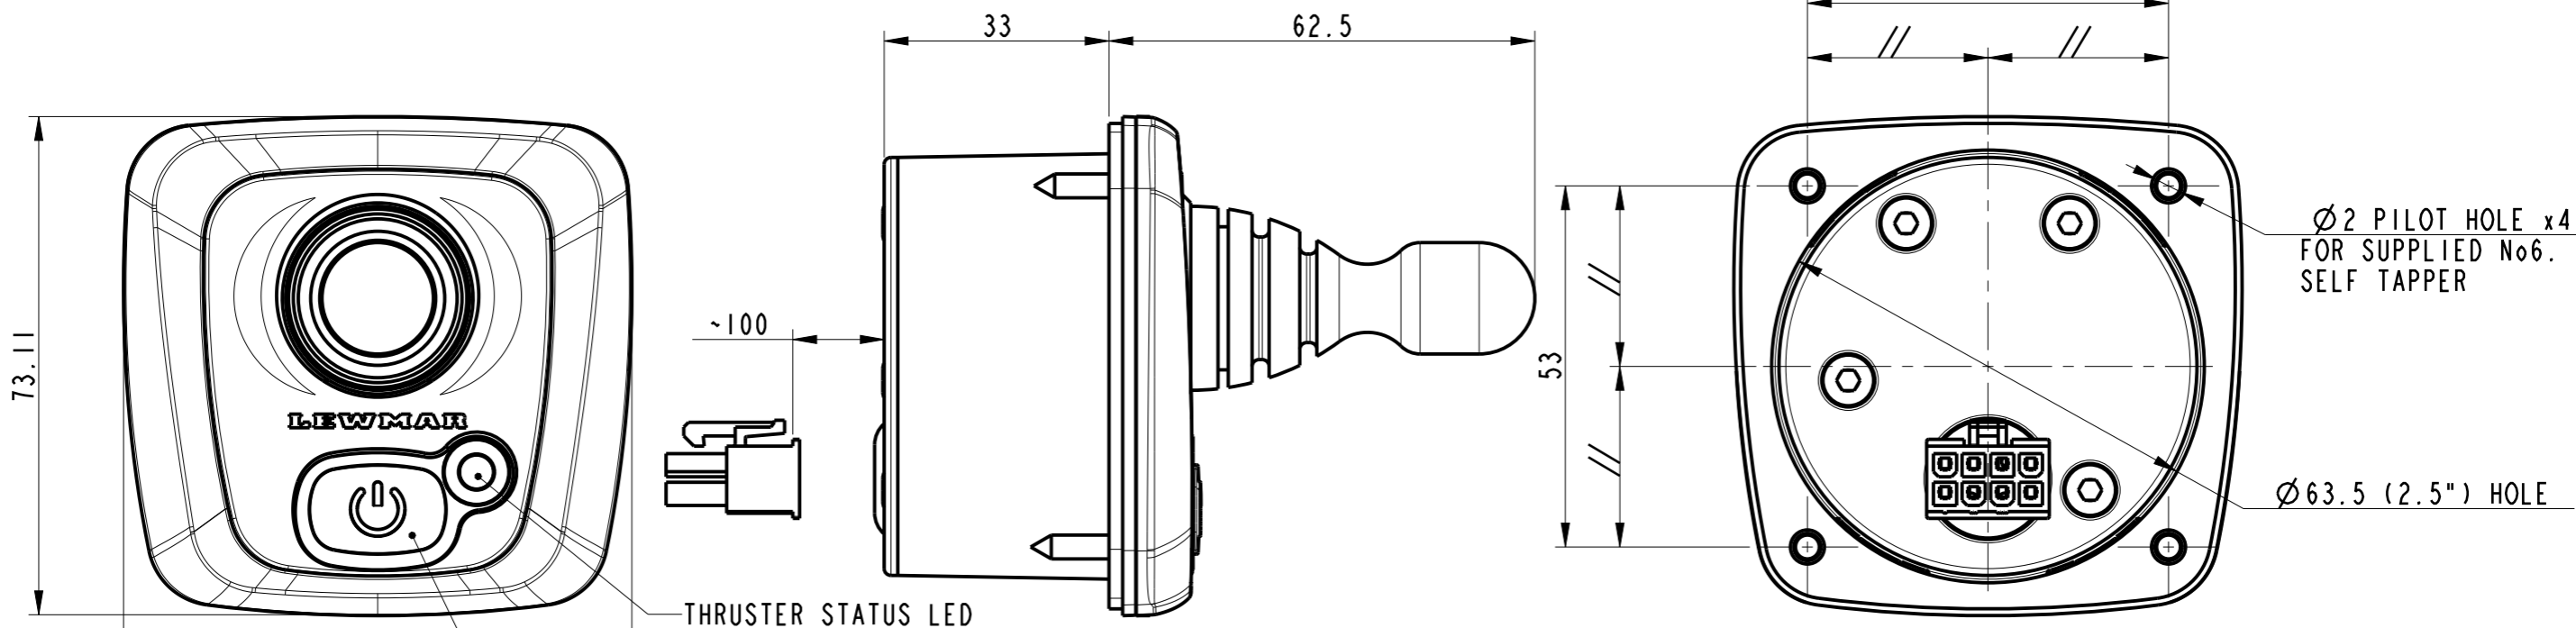

ISOMETRIC VIEW
SCALE 1:1

NOTES:
 FOR USE WITH:
 GEN2 I.C.U. TT 589274
 GEN2 I.C.U. RT 589296
 TO BE USED GEN2 WIRE PANEL/AUX LOOM: 589801 - 589805
 CAN ALSO BE USED WITH GEN2 Y LOOM MX 589800
 FOR USE ON A BLACK BOX SYSTEM:
 BLUE/BLACK CONVERTER 589842
 (WIRE LOOM NOT REQUIRED IF USED WITH CONVERTER 589842)

LEWMAR

Unauthorised use, manufacture or reproduction
 in whole or in part is prohibited

UNDERSIDE VIEW:
 CUT-OUT DETAILS

Part Number : 589268

Saved as : 589268

SINGLE JOYSTICK CONTROL ASSY

Date : 17-Jan-17

Issue : H