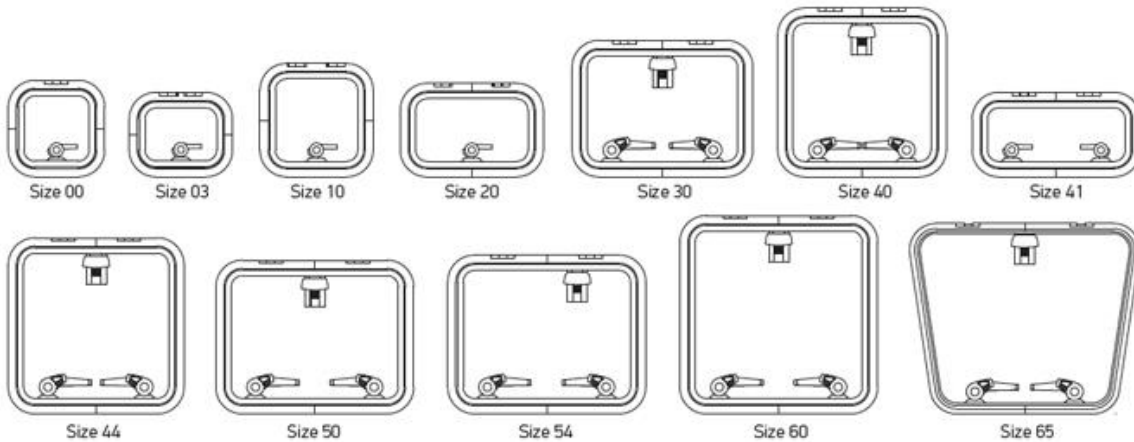

Low Profile Hatch cross-section illustration

Lewmar Low Profile Hatches

Measure the hatch frame X-Y dimensions from exterior of boat.

Model	Outside Frame X-Y Dimension	Latches Hinges	Lewmar SKU	CloZures Part #	CloZures/Glass A-B Dimension
size 0	$11\frac{1}{16} \times 11\frac{1}{16}$ (281mm x 281mm)	1-RL 0-H	39900030	H102a	$7\frac{1}{2} \times 7\frac{1}{2}$ (191mm x 191mm)
size 03	$11\frac{7}{8} \times 9\frac{11}{16}$ (301mm x 246mm)	1-RL 0-H	39903030		
size 10	13 x 13 (330mm x 330mm)	1-RL 0-H	39910030	H191	$9\frac{1}{2} \times 9\frac{1}{2}$ (241mm x 241mm)
size 20	$16\frac{7}{16} \times 10\frac{11}{16}$ (417mm x 272mm)	1-RL 0-H	39920030	H139	$12\frac{7}{8} \times 7\frac{1}{8}$ (327mm x 181mm)
size 30	$20\frac{3}{4} \times 15\frac{5}{8}$ (527mm x 397mm)	2-RL 1-H	39930030	H122	$17\frac{1}{4} \times 12\frac{1}{4}$ (438mm x 311mm)
size 40	$19\frac{5}{16} \times 19\frac{5}{16}$ (491mm x 491mm)	2-RL 1-H	39940030	H120	$15\frac{3}{4} \times 15\frac{3}{4}$ (400mm x 400mm)
size 41	$19\frac{5}{16} \times 9\frac{11}{16}$ (491mm x 246mm)	2-RL 0-H	39941030		
size 44	$20\frac{3}{16} \times 20\frac{3}{16}$ (512mm x 512mm)	2-RL 1-H	39944030	H137	$16\frac{3}{4} \times 16\frac{3}{4}$ (425mm x 425mm)
size 50	$22\frac{11}{16} \times 17\frac{5}{8}$ (577mm x 447mm)	2-RL 1-H	39950030	H133	$19\frac{3}{8} \times 14\frac{1}{4}$ (492mm x 362mm)
size 54	$22\frac{11}{16} \times 18\frac{3}{16}$ (577mm x 462mm)	2-RL 1-H	39954030	H252	$19\frac{3}{8} \times 14\frac{3}{8}$ (492mm x 365mm)
size 60	$22\frac{11}{16} \times 22\frac{11}{16}$ (577mm x 577mm)	2-RL 1-H	39960030	H171	$19\frac{1}{4} \times 19\frac{1}{4}$ (489mm x 489mm)
size 65	$26\frac{9}{16} \times 22\frac{11}{16}$ (675mm x 560mm)	2-RL 1-H	39965030		