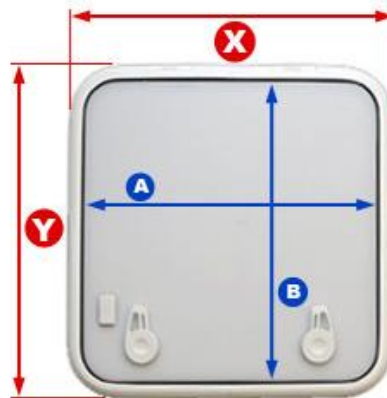

Lewmar Low Profile Hatches

Measure the hatch frame X-Y dimensions from exterior of boat.