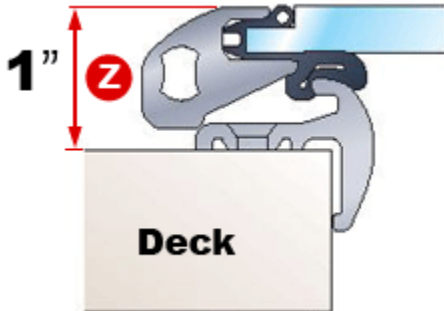

Low Profile Hatch with Self-supporting Lid

- Outside handles allow the hatch to be opened from on deck if not locked
- Low profile hatches open up to 180° (round hatches open to 170°)
- The Low Profile Hatch **Z** measurement from the deck to the top of the frame is 1". See cross-section illustration below

Low Profile Hatch cross-section illustration