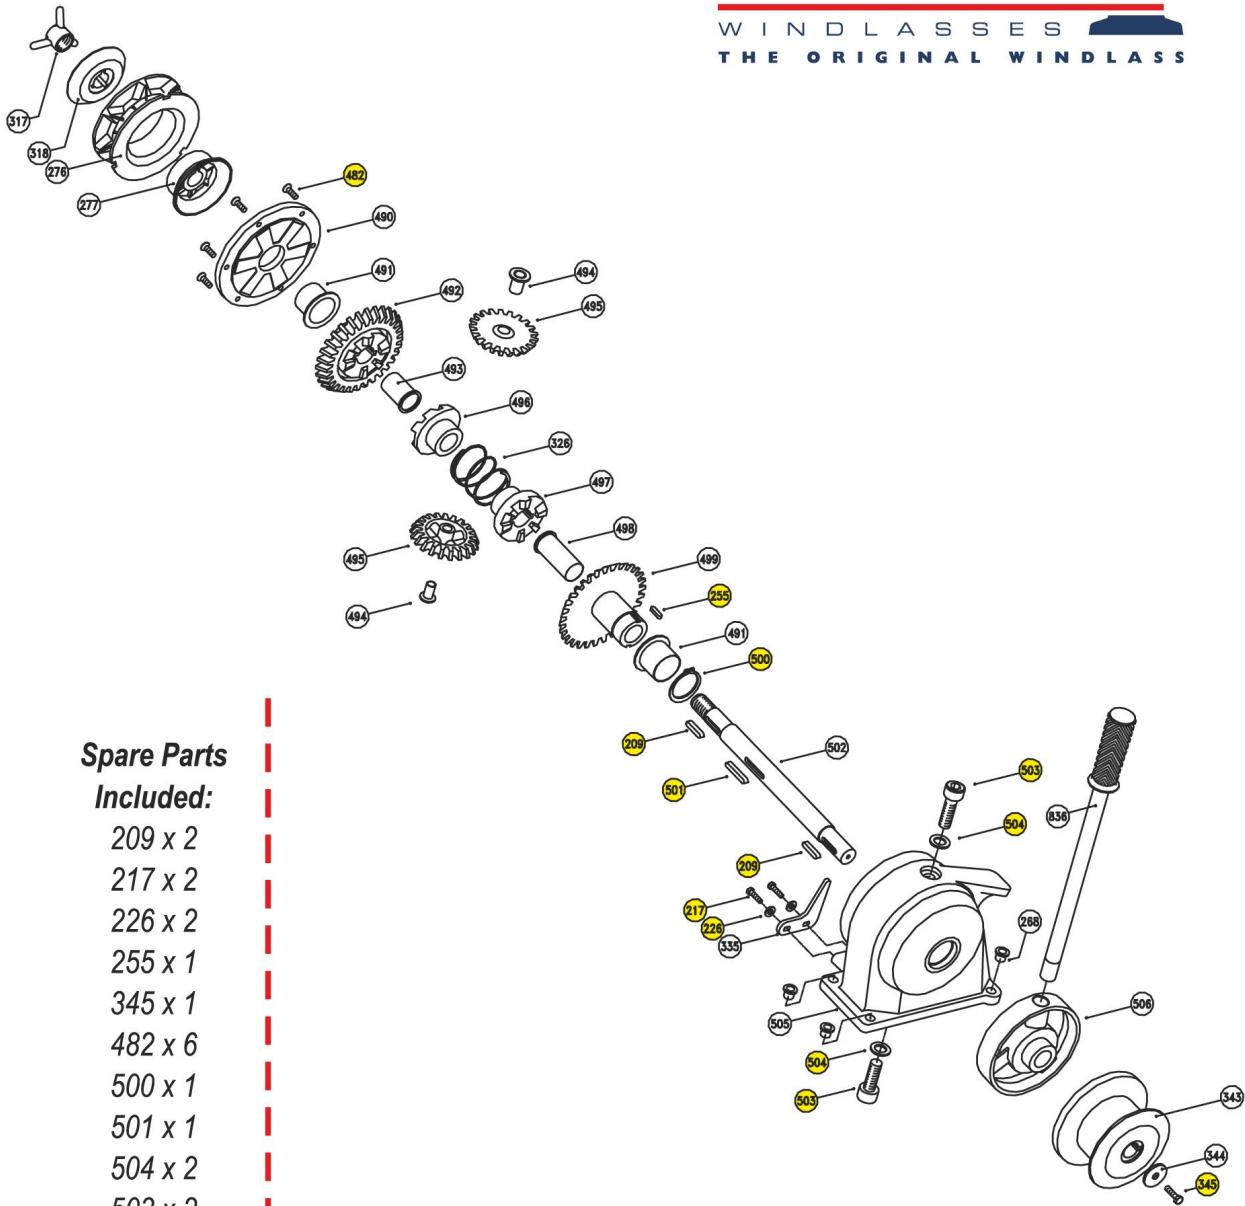

MAINTENANCE KIT *for ROYAL*

Lofrans[®]
WINDLASSES
THE ORIGINAL WINDLASS

Spare Parts

Included:

- 209 x 2
- 217 x 2
- 226 x 2
- 255 x 1
- 345 x 1
- 482 x 6
- 500 x 1
- 501 x 1
- 504 x 2
- 503 x 2

72046
LOFRANS MAINTENANCE KIT
ROYAL