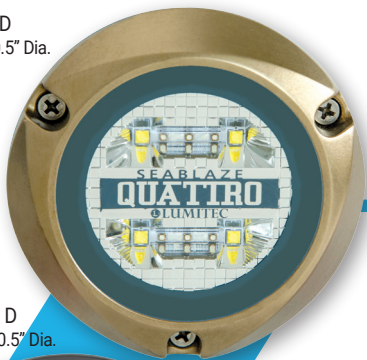

SeaBlaze Quattro

LED Underwater Light

NEW FOR 2018

SEABLAZE QUATTRO

SeaBlaze Quattro Underwater Light

The new standard in value underwater lighting

- 2000+ TRUE Lumens Output
- Available in Dual Color & Spectrum
- Marine Grade Bronze Housing
- New Cross Fade Mode
- Lower Price Than Previous SB3

Since 2008, the SeaBlaze family of underwater lights has maintained its position as the undisputed value leader in underwater lighting. New for 2018 we proudly introduce SeaBlaze Quattro. Built on the shoulders of the world's most popular underwater light, SeaBlaze3, and leveraging the technology of its big brother SeaBlazeX, SeaBlaze Quattro boasts more than 2000 lumens, multi-mode output including cross fade, and a marine grade bronze housing. Available in white/blue dual color or dazzling Spectrum output, SeaBlaze Quattro is the new standard for high-performance value in underwater lighting.

3.94" Dia. X 0.85" D
Mounting Hole Size: 0.5" Dia.

3.91" Dia. X 0.79" D
Mounting Hole Size: 0.5" Dia.

SeaBlaze Quattro to SeaBlaze3 Comparison

SeaBlaze Quattro

† Integrating sphere measured lumens within 1 minute of initial startup

SeaBlaze3

† Integrating sphere measured lumens within 1 minute of initial startup

SKU	COLOR OUTPUT	HOUSING	CRI	CCT	VOLTAGE	12VDC	24VDC	LUMENS†
101055	White Non-Dimming	Aluminum	70+	6500	10-30VDC	2.4A	1.1A	1700+
101058	Dual Color White/Blue, No Cross Fade	Aluminum	70+	6500	10-30VDC	2.4A	1.1A	N/A