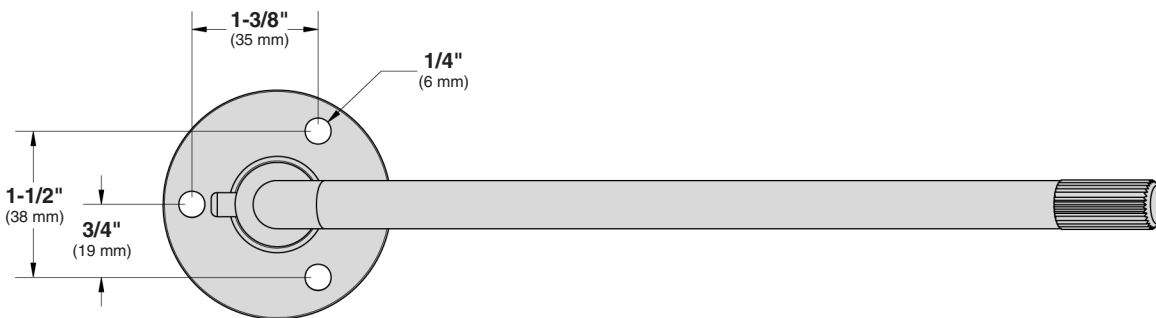

A10-121 Surface Mounted Rotating Deck Socket Mount

Mount Weight 1.2 lb.
(0.5 kg)

MAGMA PRODUCTS, INC.

3940 PIXIE AVE. ■ LAKEWOOD, CA 90712 ■ TEL (562) 627-0500 ■ FAX (562) 627-0550
www.MagmaProducts.com ■ email: Mail@MagmaProducts.com