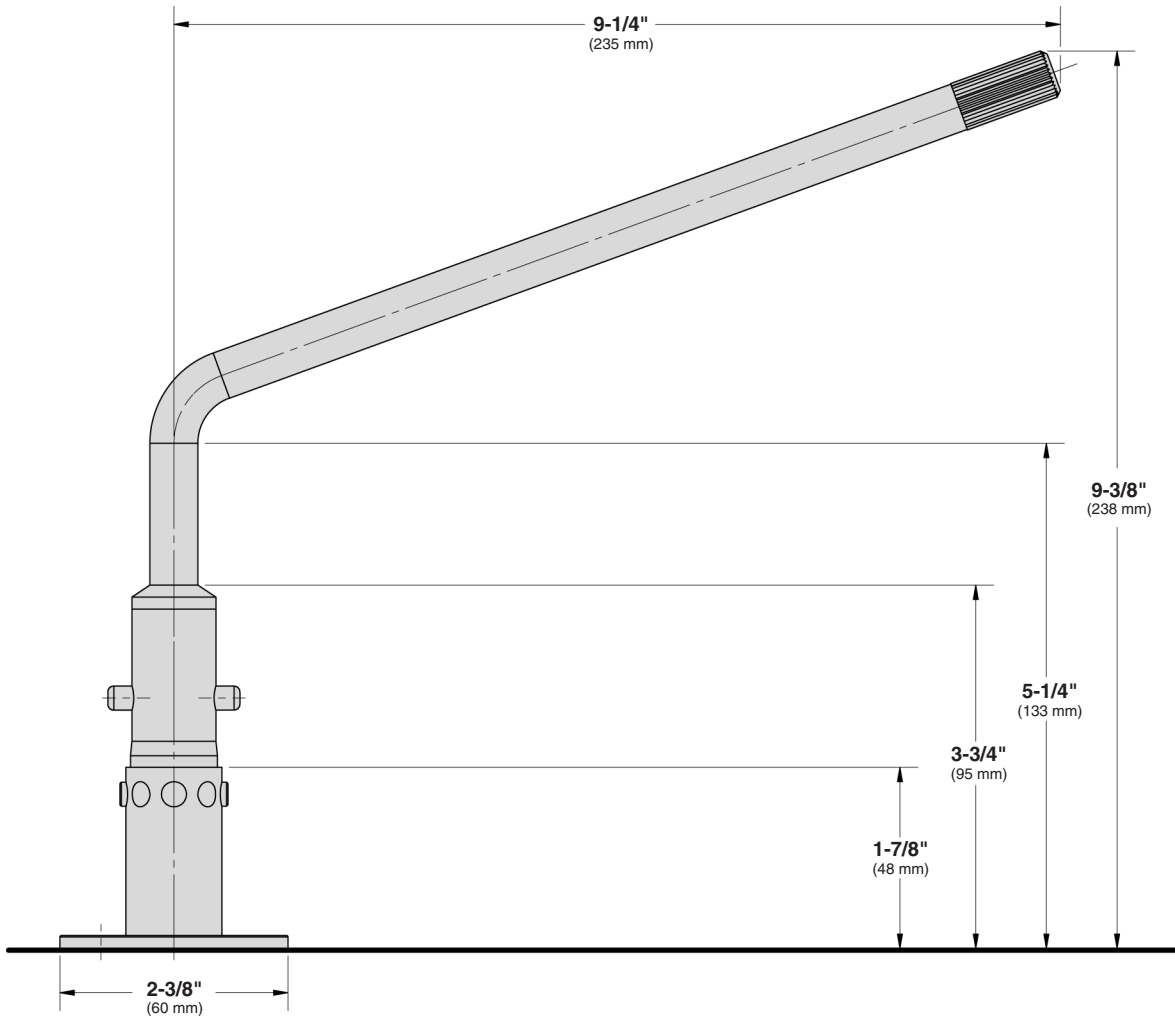

A10-121 Surface Mounted Rotating Deck Socket Mount

Mount Weight 1.2 lb.
(0.5 kg)

MAGMA PRODUCTS, INC.

3940 PIXIE AVE. ■ LAKEWOOD, CA 90712 ■ TEL (562) 627-0500 ■ FAX (562) 627-0550
www.MagmaProducts.com ■ email: Mail@MagmaProducts.com