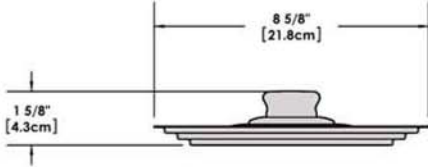

# A10-366-CB-2-IN 10 Piece Gourmet "Nesting" Cobalt Blue Stainless Steel Induction Cookware Set with Ceramica<sup>®</sup>, Non-Stick

Weight 13 lb. (6 kg)

*Removable  
Handle*

*Lids*

*Saucepan  
6-7/8\"  
1-1/2 Quart*

*Saucepan  
7-5/8\"  
2 Quart*

*Saucepan  
8-1/2\"  
3 Quart*

*Saute/ Fry Pan  
9-7/8\"  
3 Quart*

*Stock Pot  
10-1/4\"  
5 Quart*

*"Nested"  
Cookware*

*"Nested"  
Cookware*