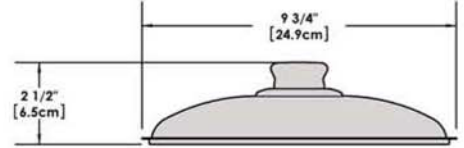

# A10-366-CB-2-IN 10 Piece Gourmet "Nesting" Cobalt Blue Stainless Steel Induction Cookware Set with Ceramica<sup>®</sup>, Non-Stick

Weight 13 lb. (6 kg)

*Removable  
Handle*

*Lids*

*Saucepan  
6-7/8\"  
1-1/2 Quart*

*Saucepan  
7-5/8\"  
2 Quart*

*Saucepan  
8-1/2\"  
3 Quart*

*Saute/ Fry Pan  
9-7/8\"  
3 Quart*

*Stock Pot  
10-1/4\"  
5 Quart*

*"Nested"  
Cookware*

*"Nested"  
Cookware*