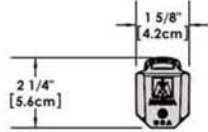

# A10-366-CB-2-IN 10 Piece Gourmet "Nesting" Cobalt Blue Stainless Steel Induction Cookware Set with Ceramica<sup>®</sup>, Non-Stick

Weight 13 lb. (6 kg)

*Removable  
Handle*

*Lids*

*Saucepan  
6-7/8\"  
1-1/2 Quart*

*Saucepan  
7-5/8\"  
2 Quart*

*Saucepan  
8-1/2\"  
3 Quart*

*Saute/ Fry Pan  
9-7/8\"  
3 Quart*

*Stock Pot  
10-1/4\"  
5 Quart*

*"Nested"  
Cookware*

*"Nested"  
Cookware*