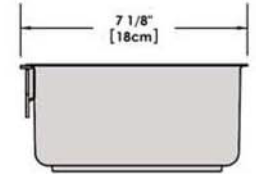

# A10-366-CB-2-IN 10 Piece Gourmet "Nesting" Cobalt Blue Stainless Steel Induction Cookware Set with Ceramica<sup>®</sup>, Non-Stick

Weight 13 lb. (6 kg)

*Removable  
Handle*

*Lids*

*Saucepan  
6-7/8\"  
1-1/2 Quart*

*Saucepan  
7-5/8\"  
2 Quart*

*Saucepan  
8-1/2\"  
3 Quart*

*Saute/ Fry Pan  
9-7/8\"  
3 Quart*

*Stock Pot  
10-1/4\"  
5 Quart*

*"Nested"  
Cookware*

*"Nested"  
Cookware*