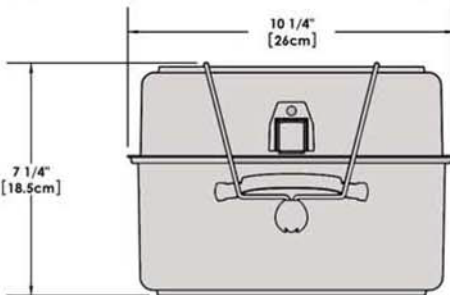

*Saucepan  
7-5/8\"  
2 Quart*

*Saucepan  
8-1/2\"  
3 Quart*

*Saute/ Fry Pan  
9-7/8\"  
3 Quart*

*Stock Pot  
10-1/4\"  
5 Quart*

*"Nested"  
Cookware*

*"Nested"  
Cookware*