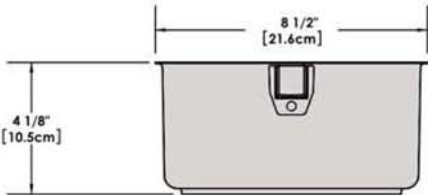

# A10-366-CB-2-IN 10 Piece Gourmet "Nesting" Cobalt Blue Stainless Steel Induction Cookware Set with Ceramica<sup>®</sup>, Non-Stick

Weight 13 lb. (6 kg)

*Removable  
Handle*

*Lids*

*Saucepan  
6-7/8\"  
1-1/2 Quart*

*Saucepan  
7-5/8\"  
2 Quart*

*Saucepan  
8-1/2\"  
3 Quart*

*Saute/ Fry Pan  
9-7/8\"  
3 Quart*

*Stock Pot  
10-1/4\"  
5 Quart*

*"Nested"  
Cookware*

*"Nested"  
Cookware*