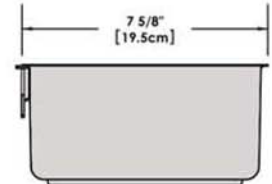

# A10-366-CB-2-IN 10 Piece Gourmet "Nesting" Cobalt Blue Stainless Steel Induction Cookware Set with Ceramica<sup>®</sup>, Non-Stick

Weight 13 lb. (6 kg)

*Removable  
Handle*

*Lids*

*Saucepan  
6-7/8\"  
1-1/2 Quart*

*Saucepan  
7-5/8\"  
2 Quart*

*Saucepan  
8-1/2\"  
3 Quart*

*Saute/ Fry Pan  
9-7/8\"  
3 Quart*

*Stock Pot  
10-1/4\"  
5 Quart*

*"Nested"  
Cookware*

*"Nested"  
Cookware*