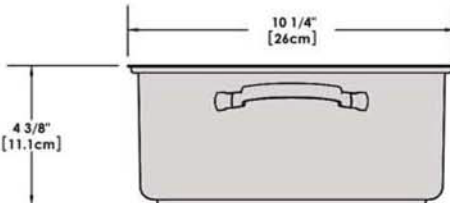

# A10-366-CB-2-IN 10 Piece Gourmet "Nesting" Cobalt Blue Stainless Steel Induction Cookware Set with Ceramica<sup>®</sup>, Non-Stick

Weight 13 lb. (6 kg)

*Removable  
Handle*

*Lids*

*Saucepan  
6-7/8\"  
1-1/2 Quart*

*Saucepan  
7-5/8\"  
2 Quart*

*Saucepan  
8-1/2\"  
3 Quart*

*Saute/ Fry Pan  
9-7/8\"  
3 Quart*

*Stock Pot  
10-1/4\"  
5 Quart*

*"Nested"  
Cookware*

*"Nested"  
Cookware*