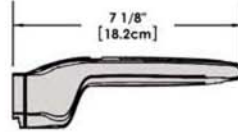

# A10-366-CB-2-IN 10 Piece Gourmet "Nesting" Cobalt Blue Stainless Steel Induction Cookware Set with Ceramica<sup>®</sup>, Non-Stick

Weight 13 lb. (6 kg)

*Removable  
Handle*

*Lids*

*Saucepan  
6-7/8\"  
1-1/2 Quart*

*Saucepan  
7-5/8\"  
2 Quart*

*Saucepan  
8-1/2\"  
3 Quart*

*Saute/ Fry Pan  
9-7/8\"  
3 Quart*

*Stock Pot  
10-1/4\"  
5 Quart*

*"Nested"  
Cookware*

*"Nested"  
Cookware*