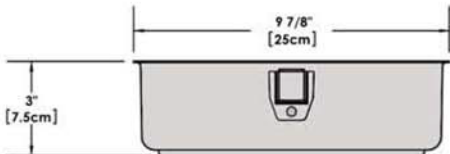

# A10-366-CB-2-IN 10 Piece Gourmet "Nesting" Cobalt Blue Stainless Steel Induction Cookware Set with Ceramica<sup>®</sup>, Non-Stick

Weight 13 lb. (6 kg)

*Removable  
Handle*

*Lids*

*Saucepan  
6-7/8\"  
1-1/2 Quart*

*Saucepan  
7-5/8\"  
2 Quart*

*Saucepan  
8-1/2\"  
3 Quart*

*Saute/ Fry Pan  
9-7/8\"  
3 Quart*

*Stock Pot  
10-1/4\"  
5 Quart*

*"Nested"  
Cookware*

*"Nested"  
Cookware*