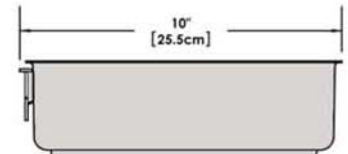

# A10-366-CB-2-IN 10 Piece Gourmet "Nesting" Cobalt Blue Stainless Steel Induction Cookware Set with Ceramica<sup>®</sup>, Non-Stick

Weight 13 lb. (6 kg)

*Removable  
Handle*

*Lids*

*Saucepan  
6-7/8\"  
1-1/2 Quart*

*Saucepan  
7-5/8\"  
2 Quart*

*Saucepan  
8-1/2\"  
3 Quart*

*Saute/ Fry Pan  
9-7/8\"  
3 Quart*

*Stock Pot  
10-1/4\"  
5 Quart*

*"Nested"  
Cookware*

*"Nested"  
Cookware*