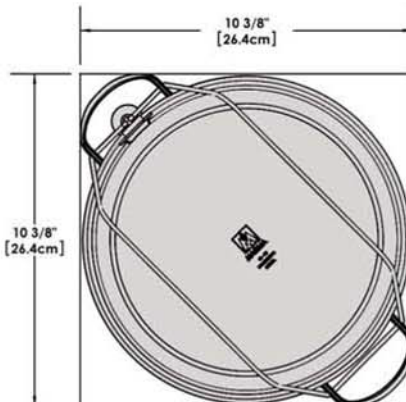

# A10-366-CB-2-IN 10 Piece Gourmet "Nesting" Cobalt Blue Stainless Steel Induction Cookware Set with Ceramica<sup>®</sup>, Non-Stick

Weight 13 lb. (6 kg)

*Removable  
Handle*

*Lids*

*Saucepan  
6-7/8\"  
1-1/2 Quart*

*Saucepan  
7-5/8\"  
2 Quart*

*Saucepan  
8-1/2\"  
3 Quart*

*Saute/ Fry Pan  
9-7/8\"  
3 Quart*

*Stock Pot  
10-1/4\"  
5 Quart*

*"Nested"  
Cookware*

*"Nested"  
Cookware*