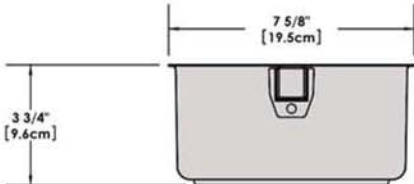

# A10-366-CB-2-IN 10 Piece Gourmet "Nesting" Cobalt Blue Stainless Steel Induction Cookware Set with Ceramica<sup>®</sup>, Non-Stick

Weight 13 lb. (6 kg)

*Removable  
Handle*

*Lids*

*Saucepan  
6-7/8\"  
1-1/2 Quart*

*Saucepan  
7-5/8\"  
2 Quart*

*Saucepan  
8-1/2\"  
3 Quart*

*Saute/ Fry Pan  
9-7/8\"  
3 Quart*

*Stock Pot  
10-1/4\"  
5 Quart*

*"Nested"  
Cookware*

*"Nested"  
Cookware*