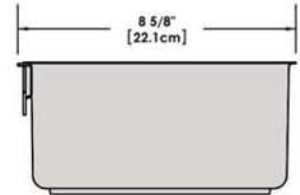

# A10-366-CB-2-IN 10 Piece Gourmet "Nesting" Cobalt Blue Stainless Steel Induction Cookware Set with Ceramica<sup>®</sup>, Non-Stick

Weight 13 lb. (6 kg)

*Removable  
Handle*

*Lids*

*Saucepan  
6-7/8\"  
1-1/2 Quart*

*Saucepan  
7-5/8\"  
2 Quart*

*Saucepan  
8-1/2\"  
3 Quart*

*Saute/ Fry Pan  
9-7/8\"  
3 Quart*

*Stock Pot  
10-1/4\"  
5 Quart*

*"Nested"  
Cookware*

*"Nested"  
Cookware*