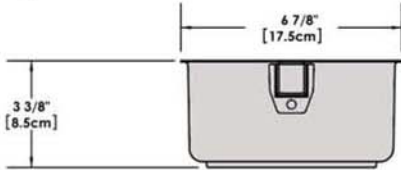

# A10-366-CB-2-IN 10 Piece Gourmet "Nesting" Cobalt Blue Stainless Steel Induction Cookware Set with Ceramica<sup>®</sup>, Non-Stick

Weight 13 lb. (6 kg)

*Removable  
Handle*

*Lids*

*Saucepan  
6-7/8\"  
1-1/2 Quart*

*Saucepan  
7-5/8\"  
2 Quart*

*Saucepan  
8-1/2\"  
3 Quart*

*Saute/ Fry Pan  
9-7/8\"  
3 Quart*

*Stock Pot  
10-1/4\"  
5 Quart*

*"Nested"  
Cookware*

*"Nested"  
Cookware*