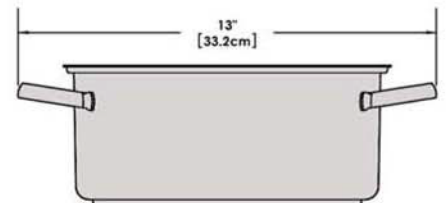

# A10-366-CB-2-IN 10 Piece Gourmet "Nesting" Cobalt Blue Stainless Steel Induction Cookware Set with Ceramica<sup>®</sup>, Non-Stick

Weight 13 lb. (6 kg)

*Removable  
Handle*

*Lids*

*Saucepan  
6-7/8\"  
1-1/2 Quart*

*Saucepan  
7-5/8\"  
2 Quart*

*Saucepan  
8-1/2\"  
3 Quart*

*Saute/ Fry Pan  
9-7/8\"  
3 Quart*

*Stock Pot  
10-1/4\"  
5 Quart*

*"Nested"  
Cookware*

*"Nested"  
Cookware*