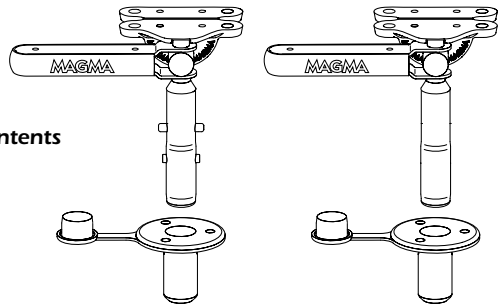

Fits any Magma Tournament Series Tables

Heavy Duty

Contents

Tools required	Fasteners required

Two attractive mirror polished 18-8 stainless steel flush mounted deck sockets and posts combined with our patented 18-8 stainless steel and hard anodized aluminum "Levelock" adjustable fish rod holder mount. Allows for quick adjustment for optimum drainage of your cleaning station. Features a push button/pin lock for instant installation or storage without tools. Sockets include an integral flip-up water seal cap.

NOTE: Instructions and fasteners for mounting to Tournament Series Tables are included with the tables.