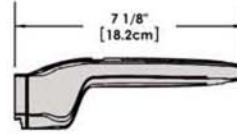

# A10-360L-CB-IND 10 Piece Stainless Steel Gourmet "Nesting" Induction Cookware Set, Cobalt Blue

Weight 11 lb. (5 kg)

Removable  
Handle

Lids

Saucepan  
6-7/8\"  
1-1/2 Quart

Saucepan  
7-5/8\"  
2 Quart

Saucepan  
8-1/2\"  
3 Quart

Saute/ Fry Pan  
9-7/8\"  
3 Quart

Stock Pot  
10-1/4\"  
5 Quart

"Nested"  
Cookware

"Nested"  
Cookware