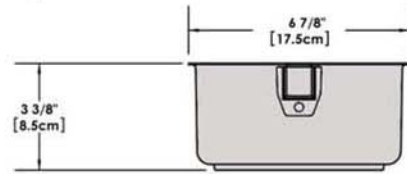

# A10-360L-CB-IND 10 Piece Stainless Steel Gourmet "Nesting" Induction Cookware Set, Cobalt Blue

Weight 11 lb. (5 kg)

Removable  
Handle

Lids

Saucepan  
6-7/8\"  
1-1/2 Quart

Saucepan  
7-5/8\"  
2 Quart

Saucepan  
8-1/2\"  
3 Quart

Saute/ Fry Pan  
9-7/8\"  
3 Quart

Stock Pot  
10-1/4\"  
5 Quart

"Nested"  
Cookware

"Nested"  
Cookware