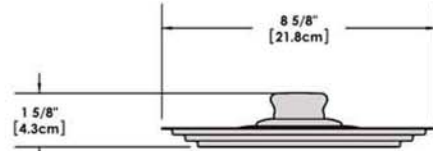

# A10-360L-CB-IND 10 Piece Stainless Steel Gourmet "Nesting" Induction Cookware Set, Cobalt Blue

Weight 11 lb. (5 kg)

Removable  
Handle

Lids

Saucepan  
6-7/8\"  
1-1/2 Quart

Saucepan  
7-5/8\"  
2 Quart

Saucepan  
8-1/2\"  
3 Quart

Saute/ Fry Pan  
9-7/8\"  
3 Quart

Stock Pot  
10-1/4\"  
5 Quart

"Nested"  
Cookware

"Nested"  
Cookware