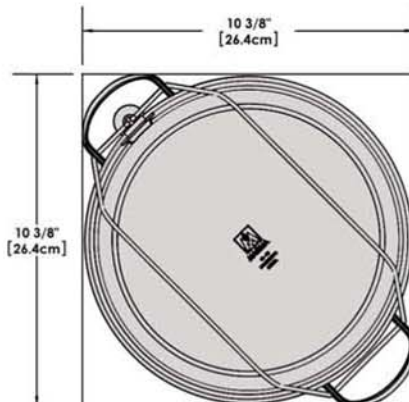

# A10-360L-CB-IND 10 Piece Stainless Steel Gourmet "Nesting" Induction Cookware Set, Cobalt Blue

Weight 11 lb. (5 kg)

Removable  
Handle

Lids

Saucepan  
6-7/8\"  
1-1/2 Quart

Saucepan  
7-5/8\"  
2 Quart

Saucepan  
8-1/2\"  
3 Quart

Saute/ Fry Pan  
9-7/8\"  
3 Quart

Stock Pot  
10-1/4\"  
5 Quart

"Nested"  
Cookware

"Nested"  
Cookware