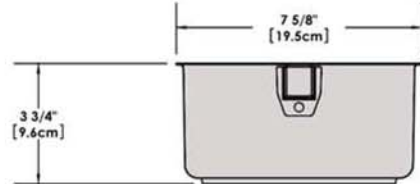

# A10-360L-CB-IND 10 Piece Stainless Steel Gourmet "Nesting" Induction Cookware Set, Cobalt Blue

Weight 11 lb. (5 kg)

Removable  
Handle

Lids

Saucepan  
6-7/8\"  
1-1/2 Quart

Saucepan  
7-5/8\"  
2 Quart

Saucepan  
8-1/2\"  
3 Quart

Saute/ Fry Pan  
9-7/8\"  
3 Quart

Stock Pot  
10-1/4\"  
5 Quart

"Nested"  
Cookware

"Nested"  
Cookware