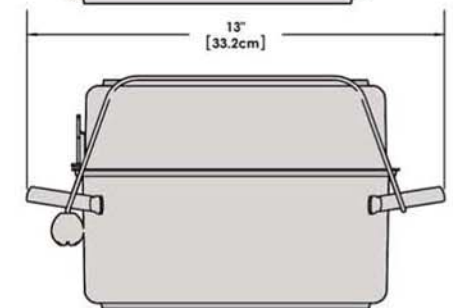

# A10-360L-CB-IND 10 Piece Stainless Steel Gourmet "Nesting" Induction Cookware Set, Cobalt Blue

Weight 11 lb. (5 kg)

Removable  
Handle

Lids

Saucepan  
6-7/8\"  
1-1/2 Quart

Saucepan  
7-5/8\"  
2 Quart

Saucepan  
8-1/2\"  
3 Quart

Saute/ Fry Pan  
9-7/8\"  
3 Quart

Stock Pot  
10-1/4\"  
5 Quart

"Nested"  
Cookware

"Nested"  
Cookware