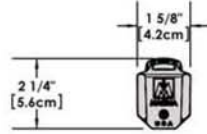

# A10-360L-CB-IND 10 Piece Stainless Steel Gourmet "Nesting" Induction Cookware Set, Cobalt Blue

Weight 11 lb. (5 kg)

Removable  
Handle

Lids

Saucepan  
6-7/8\"  
1-1/2 Quart

Saucepan  
7-5/8\"  
2 Quart

Saucepan  
8-1/2\"  
3 Quart

Saute/ Fry Pan  
9-7/8\"  
3 Quart

Stock Pot  
10-1/4\"  
5 Quart

"Nested"  
Cookware

"Nested"  
Cookware