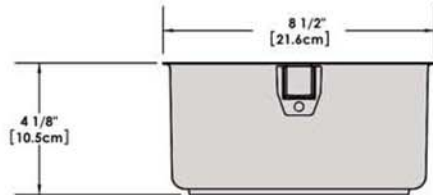

# A10-360L-CB-IND 10 Piece Stainless Steel Gourmet "Nesting" Induction Cookware Set, Cobalt Blue

Weight 11 lb. (5 kg)

Removable  
Handle

Lids

Saucepan  
6-7/8\"  
1-1/2 Quart

Saucepan  
7-5/8\"  
2 Quart

Saucepan  
8-1/2\"  
3 Quart

Saute/ Fry Pan  
9-7/8\"  
3 Quart

Stock Pot  
10-1/4\"  
5 Quart

"Nested"  
Cookware

"Nested"  
Cookware