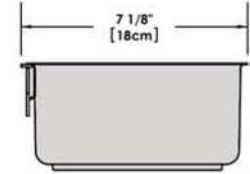

# A10-360L-CB-IND 10 Piece Stainless Steel Gourmet "Nesting" Induction Cookware Set, Cobalt Blue

Weight 11 lb. (5 kg)

Removable  
Handle

Lids

Saucepan  
6-7/8\"  
1-1/2 Quart

Saucepan  
7-5/8\"  
2 Quart

Saucepan  
8-1/2\"  
3 Quart

Saute/ Fry Pan  
9-7/8\"  
3 Quart

Stock Pot  
10-1/4\"  
5 Quart

"Nested"  
Cookware

"Nested"  
Cookware