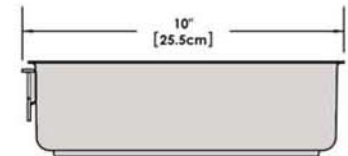

# A10-360L-CB-IND 10 Piece Stainless Steel Gourmet "Nesting" Induction Cookware Set, Cobalt Blue

Weight 11 lb. (5 kg)

Removable  
Handle

Lids

Saucepan  
6-7/8\"  
1-1/2 Quart

Saucepan  
7-5/8\"  
2 Quart

Saucepan  
8-1/2\"  
3 Quart

Saute/ Fry Pan  
9-7/8\"  
3 Quart

Stock Pot  
10-1/4\"  
5 Quart

"Nested"  
Cookware

"Nested"  
Cookware