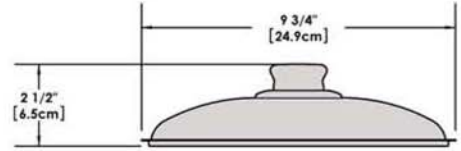

# A10-360L-CB-IND 10 Piece Stainless Steel Gourmet "Nesting" Induction Cookware Set, Cobalt Blue

Weight 11 lb. (5 kg)

Removable  
Handle

Lids

Saucepan  
6-7/8\"  
1-1/2 Quart

Saucepan  
7-5/8\"  
2 Quart

Saucepan  
8-1/2\"  
3 Quart

Saute/ Fry Pan  
9-7/8\"  
3 Quart

Stock Pot  
10-1/4\"  
5 Quart

"Nested"  
Cookware

"Nested"  
Cookware