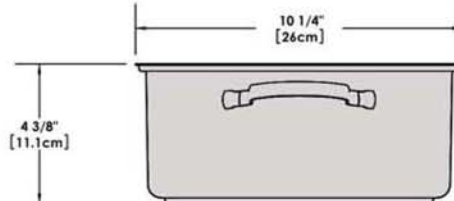

# A10-360L-CB-IND 10 Piece Stainless Steel Gourmet "Nesting" Induction Cookware Set, Cobalt Blue

Weight 11 lb. (5 kg)

Removable  
Handle

Lids

Saucepan  
6-7/8\"  
1-1/2 Quart

Saucepan  
7-5/8\"  
2 Quart

Saucepan  
8-1/2\"  
3 Quart

Saute/ Fry Pan  
9-7/8\"  
3 Quart

Stock Pot  
10-1/4\"  
5 Quart

"Nested"  
Cookware

"Nested"  
Cookware