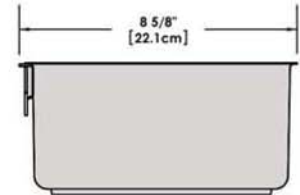

# A10-360L-CB-IND 10 Piece Stainless Steel Gourmet "Nesting" Induction Cookware Set, Cobalt Blue

Weight 11 lb. (5 kg)

Removable  
Handle

Lids

Saucepan  
6-7/8\"  
1-1/2 Quart

Saucepan  
7-5/8\"  
2 Quart

Saucepan  
8-1/2\"  
3 Quart

Saute/ Fry Pan  
9-7/8\"  
3 Quart

Stock Pot  
10-1/4\"  
5 Quart

"Nested"  
Cookware

"Nested"  
Cookware