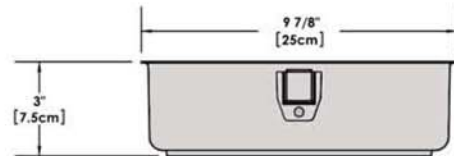

# A10-360L-CB-IND 10 Piece Stainless Steel Gourmet "Nesting" Induction Cookware Set, Cobalt Blue

Weight 11 lb. (5 kg)

Removable  
Handle

Lids

Saucepan  
6-7/8\"  
1-1/2 Quart

Saucepan  
7-5/8\"  
2 Quart

Saucepan  
8-1/2\"  
3 Quart

Saute/ Fry Pan  
9-7/8\"  
3 Quart

Stock Pot  
10-1/4\"  
5 Quart

"Nested"  
Cookware

"Nested"  
Cookware