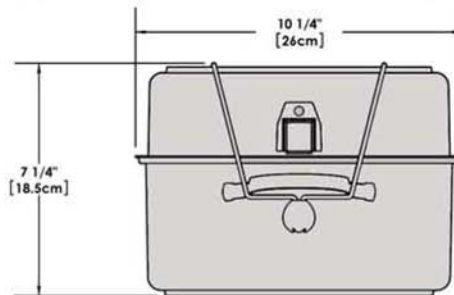

# A10-360L-CB-IND 10 Piece Stainless Steel Gourmet "Nesting" Induction Cookware Set, Cobalt Blue

Weight 11 lb. (5 kg)

Removable  
Handle

Lids

Saucepan  
6-7/8\"  
1-1/2 Quart

Saucepan  
7-5/8\"  
2 Quart

Saucepan  
8-1/2\"  
3 Quart

Saute/ Fry Pan  
9-7/8\"  
3 Quart

Stock Pot  
10-1/4\"  
5 Quart

"Nested"  
Cookware

"Nested"  
Cookware