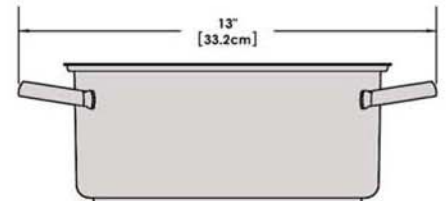

# A10-360L-CB-IND 10 Piece Stainless Steel Gourmet "Nesting" Induction Cookware Set, Cobalt Blue

Weight 11 lb. (5 kg)

Removable  
Handle

Lids

Saucepan  
6-7/8\"  
1-1/2 Quart

Saucepan  
7-5/8\"  
2 Quart

Saucepan  
8-1/2\"  
3 Quart

Saute/ Fry Pan  
9-7/8\"  
3 Quart

Stock Pot  
10-1/4\"  
5 Quart

"Nested"  
Cookware

"Nested"  
Cookware