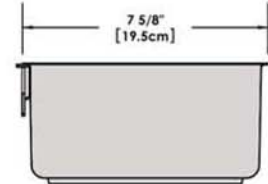

# A10-360L-CB-IND 10 Piece Stainless Steel Gourmet "Nesting" Induction Cookware Set, Cobalt Blue

Weight 11 lb. (5 kg)

Removable  
Handle

Lids

Saucepan  
6-7/8\"  
1-1/2 Quart

Saucepan  
7-5/8\"  
2 Quart

Saucepan  
8-1/2\"  
3 Quart

Saute/ Fry Pan  
9-7/8\"  
3 Quart

Stock Pot  
10-1/4\"  
5 Quart

"Nested"  
Cookware

"Nested"  
Cookware