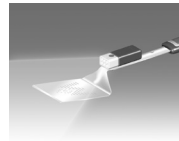

CLEANING

- Wash with warm water, a mild dishwashing detergent, thoroughly rinse, and air dry

OPTIONS

- Try our Grill Tool Light (A10-144). It attaches to any of the grill tools illuminating the food being grilled (see below)
- Luggage quality storage case (A10-137T)
- Both available at MagmaProducts.com

OPTIONAL GRILL TOOL ACCESSORY

Grill Tool Light (A10-144)

Attach to any Magma Telescoping Grill Tool. It attaches to any grill tool illuminating the food being grilled

- 6 Individual High-Intensity LED Light Bulbs
- Easy Use Push Button On-Off Switch
- High Temperature Silicone Cover Protect Against Smoke, Heat & Water
- Uses Long-Lasting 9 Volt Battery (Included)