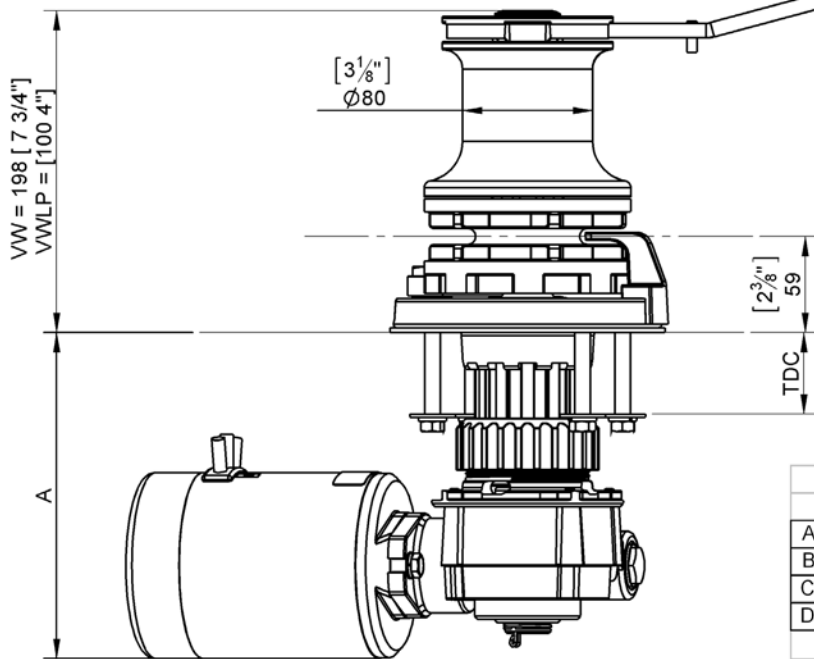

Dimensions – VW

12v or 24v Motor			
	50TDC	100TDC	150TDC
A	200[7 7/8"]	250[9 7/8"]	300[11 3/4"]
B	107[4 1/4"]	107[4 1/4"]	107[4 1/4"]
C	272[10 3/4"]	272[10 3/4"]	272[10 3/4"]
D	275[10 7/8"]	275[10 7/8"]	275[10 7/8"]
Hyd Motor			
	50TDC	100TDC	150TDC
A	186[7 3/8"]	236[9 1/4"]	286[11 1/4"]
B	95[3 3/4"]	95[[3 3/4"]	95[[3 3/4"]
C	191[7 1/2"]	191[7 1/2"]	191[7 1/2"]
D	212[8 3/8"]	212[8 3/8"]	212[8 3/8"]