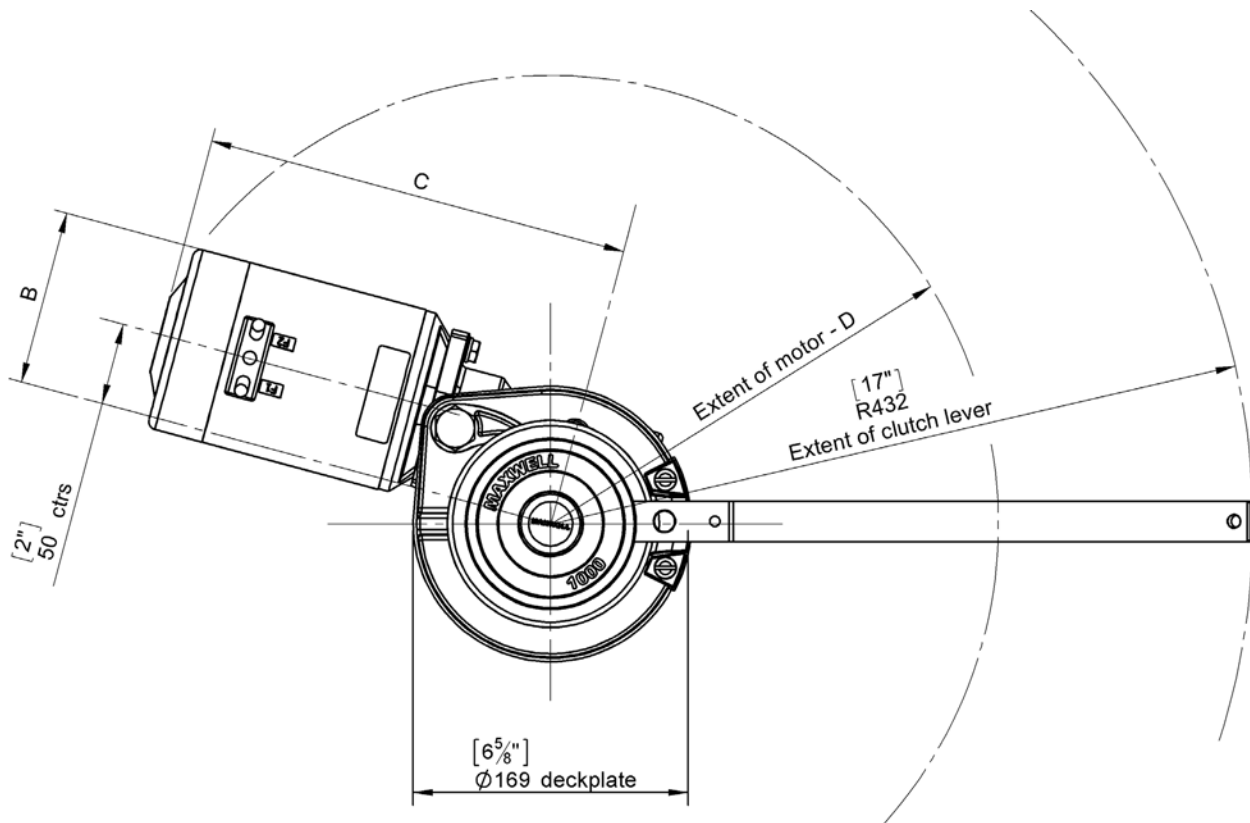

Dimensions – VW

12v or 24v Motor			
	50TDC	100TDC	150TDC
A	200[7 7/8"]	250[9 7/8"]	300[11 3/4"]
B	107[4 1/4"]	107[4 1/4"]	107[4 1/4"]
C	272[10 3/4"]	272[10 3/4"]	272[10 3/4"]
D	275[10 7/8"]	275[10 7/8"]	275[10 7/8"]
Hyd Motor			
	50TDC	100TDC	150TDC
A	186[7 3/8"]	236[9 1/4"]	286[11 1/4"]
B	95[3 3/4"]	95[[3 3/4"]	95[[3 3/4"]
C	191[7 1/2"]	191[7 1/2"]	191[7 1/2"]
D	212[8 3/8"]	212[8 3/8"]	212[8 3/8"]