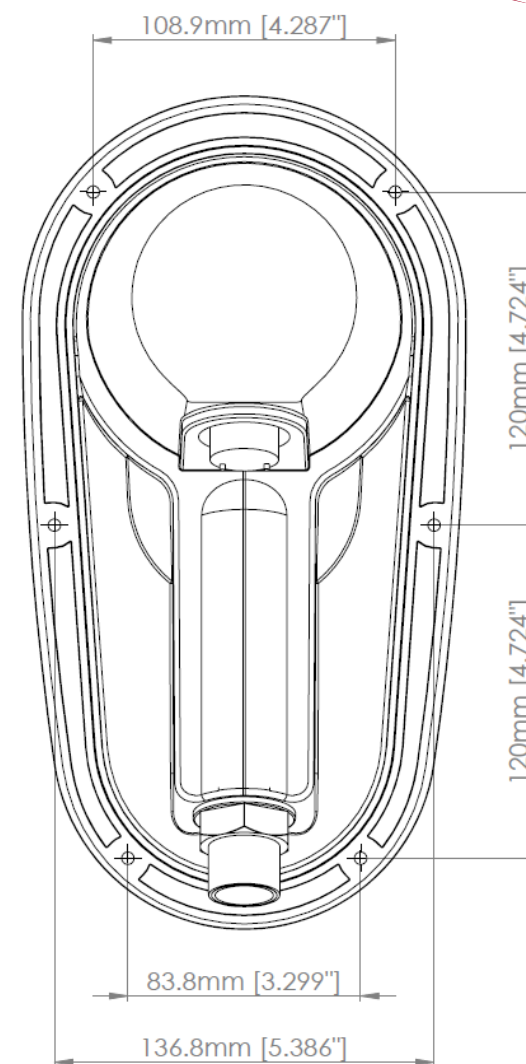

Adriana recess-fit shower enclosure

Main dimensions

15.480.00

Adriana recess-fit shower enclosure

Shower specifications

15.480.00

Component	Material	Specifications
Housing	ASA UV stabilized	
Handset	Chromed ABS	1/2" Male thread
Hose	12ft Stainless Steel (316)	Handset connection: 1/2" Female thread Inlet connection: 3/8" Female thread
Control Mixer	Chromed Brass	Mounting thread: M32 x 1.5 Outlet connection (3 hoses): 3/8" Male thread