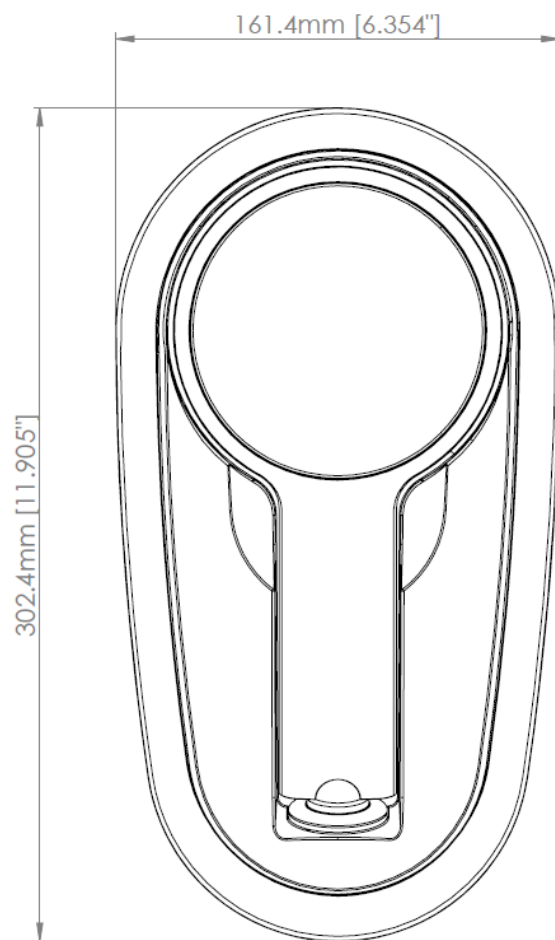

Adriana recess-fit shower enclosure

Main dimensions

15.480.00

Adriana recess-fit shower enclosure

Shower specifications

15.480.00

Component	Material	Specifications
Housing	ASA UV stabilized	
Handset	Chromed ABS	1/2" Male thread
Hose	12ft Stainless Steel (316)	Handset connection: 1/2" Female thread Inlet connection: 3/8" Female thread
Control Mixer	Chromed Brass	Mounting thread: M32 x 1.5 Outlet connection (3 hoses): 3/8" Male thread