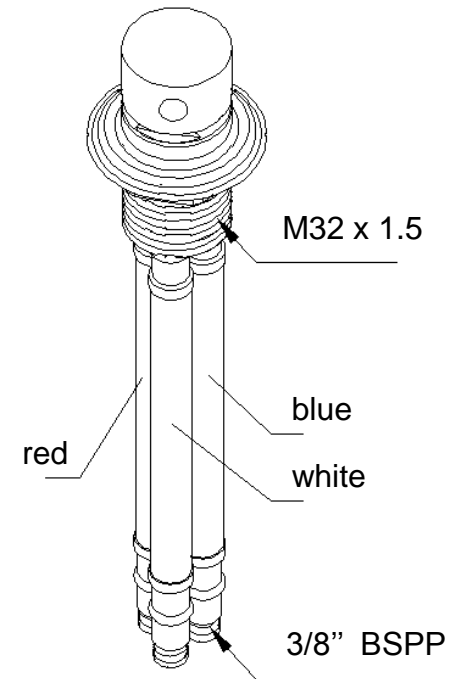

Adriana recess-fit shower enclosure

Main dimensions

15.480.00

Adriana recess-fit shower enclosure

Shower specifications

15.480.00

Component	Material	Specifications
Housing	ASA UV stabilized	
Handset	Chromed ABS	1/2" Male thread
Hose	12ft Stainless Steel (316)	Handset connection: 1/2" Female thread Inlet connection: 3/8" Female thread
Control Mixer	Chromed Brass	Mounting thread: M32 x 1.5 Outlet connection (3 hoses): 3/8" Male thread