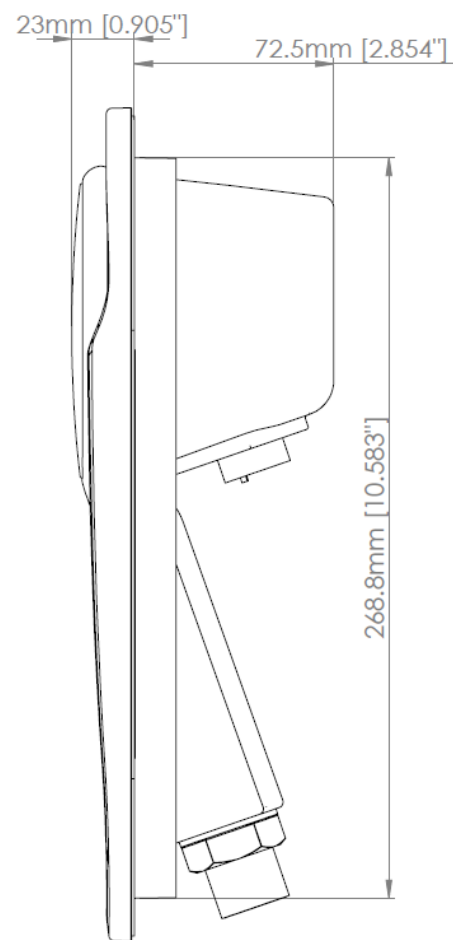

Adriana recess-fit shower enclosure

Main dimensions

15.480.00

Adriana recess-fit shower enclosure

Shower specifications

15.480.00

Component	Material	Specifications
Housing	ASA UV stabilized	
Handset	Chromed ABS	1/2" Male thread
Hose	12ft Stainless Steel (316)	Handset connection: 1/2" Female thread Inlet connection: 3/8" Female thread
Control Mixer	Chromed Brass	Mounting thread: M32 x 1.5 Outlet connection (3 hoses): 3/8" Male thread