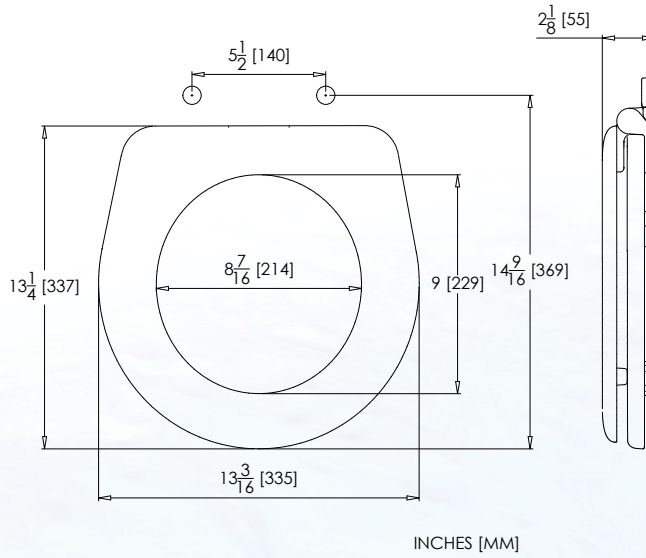

RARITAN

The Most Dependable Name on the Water

SLOW CLOSE SEAT AND LID DESIGNED FOR MARINE USE

FEATURES AND BENEFITS FOR RARITAN'S SLOW CLOSE SEAT:

- Seat and lid slowly close to prevent hard slamming
- Special stopper lock seat in place and prevents seat from sliding that can result in broken hinges
- Seat and lid are made with durable high density fiberboard (HDF)
- Constructed with stainless steel fasteners to prevent corrosion
- Fits all Raritan manual and electric toilets with marine and household style bowls
- Fits most other brand marine and household style bowls

To view our complete line as well as obtain installation and servicing guides: visit www.raritaneng.com

Dimension Part # 1238SC

Part # 1238SC will fit most marine size bowls

Dimension Part # 1245SC

Part # 1245SC will fit most household size bowls