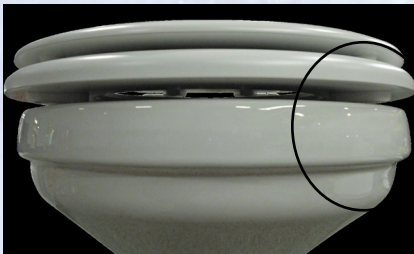

RARITAN

The Most Dependable Name on the Water

SLOW CLOSE SEAT AND LID DESIGNED FOR MARINE USE

FEATURES AND BENEFITS FOR RARITAN'S SLOW CLOSE SEAT:

- Seat and lid slowly close to prevent hard slamming
- Special stopper lock seat in place and prevents seat from sliding that can result in broken hinges
- Seat and lid are made with durable high density fiberboard (HDF)
- Constructed with stainless steel fasteners to prevent corrosion
- Fits all Raritan manual and electric toilets with marine and household style bowls
- Fits most other brand marine and household style bowls

SPECIAL STOPPER PREVENTS SEAT FROM SLIDING SIDEWAYS

Raritan products are chosen by powerboat, sailboat, houseboat, and RV owners and manufacturers the world over for their dependability, environmental responsibility, simplicity of installation, operation, and maintenance. The product line includes house-hold style toilets, marine toilets, marine sanitation devices and systems, cleaning products, icemakers, water heaters, and rudder angle indicators.