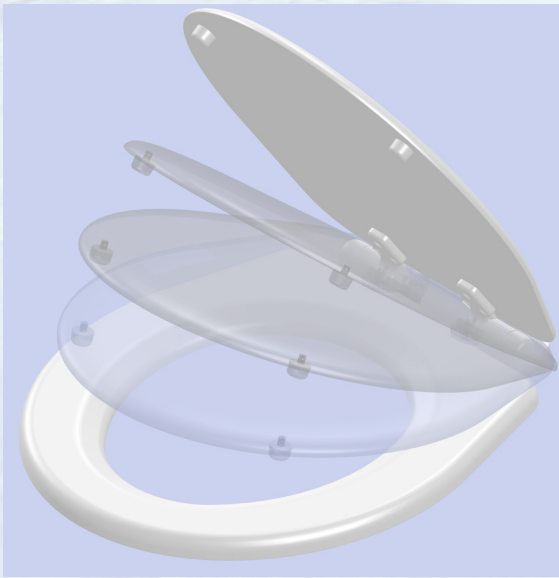

RARITAN

The Most Dependable Name on the Water

SLOW CLOSE SEAT AND LID DESIGNED FOR MARINE USE

FEATURES AND BENEFITS FOR RARITAN'S SLOW CLOSE SEAT:

- Seat and lid slowly close to prevent hard slamming
- Special stopper lock seat in place and prevents seat from sliding that can result in broken hinges
- Seat and lid are made with durable high density fiberboard (HDF)
- Constructed with stainless steel fasteners to prevent corrosion
- Fits all Raritan manual and electric toilets with marine and household style bowls
- Fits most other brand marine and household style bowls

SPECIAL STOPPER PREVENTS SEAT FROM SLIDING SIDEWAYS

Raritan products are chosen by powerboat, sailboat, houseboat, and RV owners and manufacturers the world over for their dependability, environmental responsibility, simplicity of installation, operation, and maintenance. The product line includes house-hold style toilets, marine toilets, marine sanitation devices and systems, cleaning products, icemakers, water heaters, and rudder angle indicators.

To view our complete line as well as obtain installation and servicing guides: visit www.raritaneng.com

Dimension Part # 1238SC

Part # 1238SC will fit most marine size bowls

Dimension Part # 1245SC

Part # 1245SC will fit most household size bowls