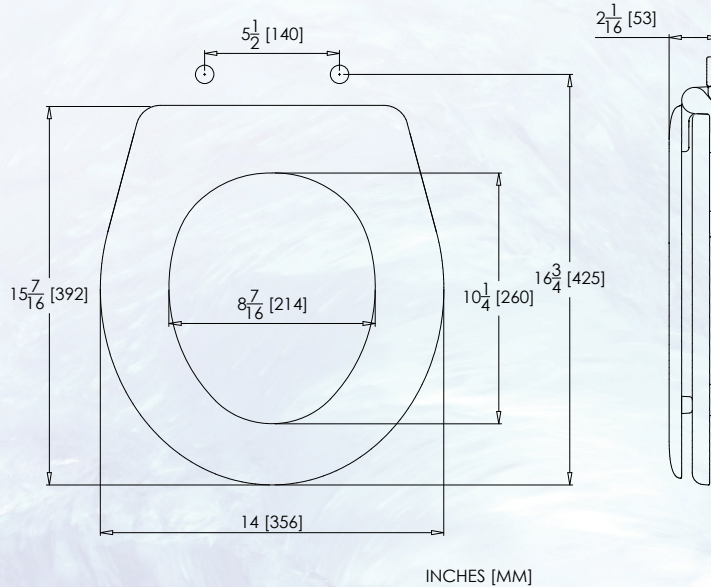

To view our complete line as well as obtain installation and servicing guides: visit www.raritaneng.com

Dimension Part # 1238SC

Part # 1238SC will fit most marine size bowls

Dimension Part # 1245SC

Part # 1245SC will fit most household size bowls