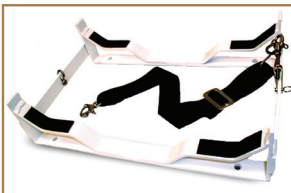

COASTAL ELITE™ LIFERAFT

AVAILABLE NOW

Looking for the best coastal liferaft available today? Look no further. The Revere Coastal Elite has every bell and whistle possible and is the lightest weight raft in its class starting at just 45 lbs. The Coastal Elite offers the entire crew easy usage when facing the stress of a life-threatening situation as opposed to other liferafts that can be difficult to lift and transport at the time of need.

Product Details:

- Large, oversized tube 13 inches in diameter
- Spacious 4-square feet-per-person interior
- Automatically inflated canopy
- Heavy duty boarding ladder
- Extra large Ballast pockets for stabilization in rough seas
- Multi-chambered tube
- Extensive equipment pack including USCG/SOLAS pyrotechnics
- Vacuum packed to add greater protection against environment and minimize servicing costs
- Service required just once every 3 years
- 12 year limited warranty
- Inflatable floor
- Stowage pockets
- Zippered windows
- Flashing strobe

Valise

Container

Cradle

Inside View

Product	Coastal Elite, 4 Person Valise	Coastal Elite, 4 Person Container	Coastal Elite, 6 Person Valise	Coastal Elite, 6 Person Container	Coastal Elite, 8 Person Valise	Coastal Elite, 8 Person Container
Part No.	45-CE4V	45-CE4C	45-CE6V	45-CE6C	45-CE8V	45-CE8C
UPC No.	856347000551	856347000025	856347000032	856347000049	856347000056	856347000063
Packed Dimensions L x W x H	25" x 18.5" x 10"	31.5" x 22" x 12.5"	28" x 17.5" x 11.5"	31.5" x 22" x 12.5"	30" x 19" x 12.5"	31.5" x 22" x 12.5"
Box Weight	45 lbs.	62 lbs.	50 lbs.	67 lbs.	56 lbs.	73 lbs.