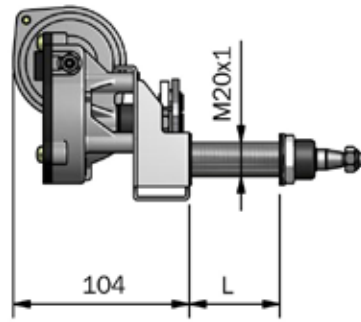

### W25 WIPER MOTOR

- 12VDC or 24VDC
- Choice of 3 bulkhead thicknesses
- 25Nm torque
- Drives arms to 30", blades to 30"
- Two Speed Settings:
  - Low (40 sweeps/min)
  - High (60 sweeps/min)
- Dynamic park (left or right)
- Amp Draw:
  - 12V: <14A
  - 24V: <7A
- Recommended Fuse Size:
  - 12V: 15A Slow Blow
  - 24V: 7A Slow Blow

### W25 WIPER BLADES

- 304 stainless steel blades
- 4 sizes (22", 24", 28", 30")

### Features

- Single tapered drive shaft for secure motor/arm connection
- External mount idler shaft for pantograph option
- Stepless sweep angle adjustment
- Sweep angle adjustable from 45 - 110°
- Insulated ground for installation on metal, GRP and wooden boats
- CE approved; EMC protected

**Variations:**

Max length: L	Voltage input:	
	12 V	24 V
28	531015	531016
53	531025	531026
78	531035	531036

	MODEL	VOLTAGE	BULKHEAD THICKNESS	ITEM NO.	SWEEP ANGLE ADJUSTMENT
WIPER MOTORS	W25	12V	1.1" (28mm)	RC531015	45°-100° Slot stepless adjustable
			2.1" (53mm)	RC531025	
	24V	1.1" (28mm)	RC531016	45°-100° Slot stepless adjustable	
		2.1" (53mm)	RC531026		
			3.1" (78mm)	RC531036	
ARM LENGTH				ITEM NO.	ARM TYPE
WIPER ARMS	18 - 30" Adjustable Length, Electro-Polished SS w/Washing Jet			RC536330	Pantograph
	18 - 30" Adjustable Length, Black SS w/Washing Jet			RC538330	
	18 - 30" Adjustable Length, Electro-Polished SS w/Washing Jet			RC536230	Adjustable Tip Pendulum
	18 - 30" Adjustable Length, Black SS w/Washing Jet			RC538230	
BLADE TYPE		LENGTH	ITEM NO.		
WIPER BLADES	Standard Blades		22"	RC520822	
			24"	RC520824	
			28"	RC520828	
			30"	RC520830	