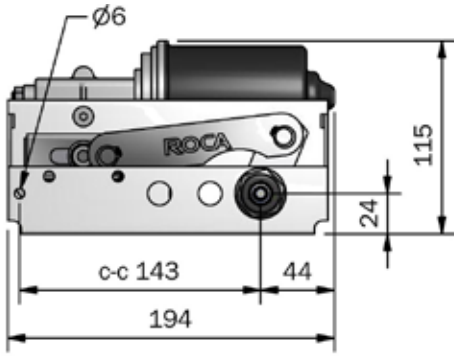

### W25 WIPER BLADES

- 304 stainless steel blades
- 4 sizes (22", 24", 28", 30")

### Features

- Single tapered drive shaft for secure motor/arm connection
- External mount idler shaft for pantograph option
- Stepless sweep angle adjustment
- Sweep angle adjustable from 45 - 110°
- Insulated ground for installation on metal, GRP and wooden boats
- CE approved; EMC protected

**Variations:**

Max length: L	Voltage input:	
	12 V	24 V
28	531015	531016
53	531025	531026
78	531035	531036

	MODEL	VOLTAGE	BULKHEAD THICKNESS	ITEM NO.	SWEEP ANGLE ADJUSTMENT
WIPER MOTORS	W25	12V	1.1" (28mm)	RC531015	45°-100° Slot stepless adjustable
			2.1" (53mm)	RC531025	
	24V	1.1" (28mm)	RC531016	45°-100° Slot stepless adjustable	
		2.1" (53mm)	RC531026		
			3.1" (78mm)	RC531036	
ARM LENGTH				ITEM NO.	ARM TYPE
WIPER ARMS	18 - 30" Adjustable Length, Electro-Polished SS w/Washing Jet			RC536330	Pantograph
	18 - 30" Adjustable Length, Black SS w/Washing Jet			RC538330	
	18 - 30" Adjustable Length, Electro-Polished SS w/Washing Jet			RC536230	Adjustable Tip Pendulum
	18 - 30" Adjustable Length, Black SS w/Washing Jet			RC538230	
BLADE TYPE		LENGTH	ITEM NO.		
WIPER BLADES	Standard Blades		22"	RC520822	
			24"	RC520824	
			28"	RC520828	
			30"	RC520830	