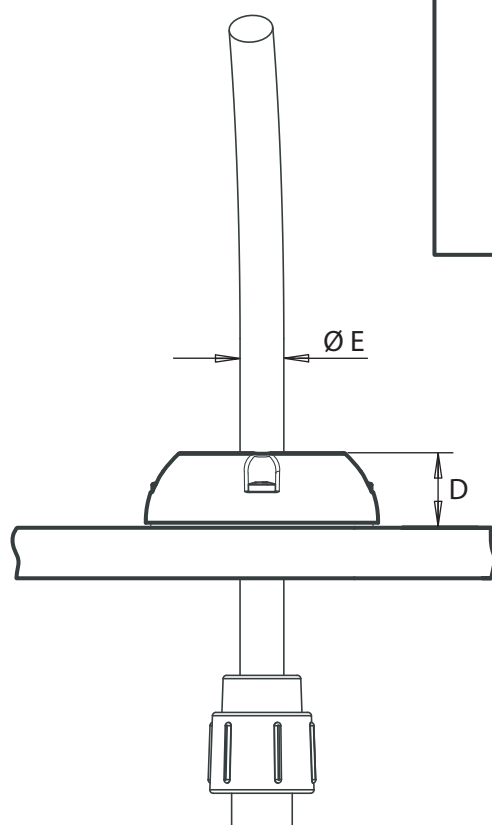

DS-H6

DS-H6

Model no. DS-H6

Model no. DS-16/21A/21B/30/40

Model no. DS-MULTI

| | A mm / inches | B mm / inches | C mm / inches | D mm / inches | E mm / inches |
|-------|------------------|------------------|------------------|------------------|------------------|
| DS6 | 30/1.18 | N/A | 27.0/1.06 | 17/0.67 | 2-6/0.08-0.24 |
| DS16 | 39/1.53 | 16/0.63 | 36.5/1.44 | 19/0.75 | 2-8/0.08-0.31 |
| DS21A | 49/1.93 | 21/0.83 | 45.7/1.8 | 20.5/0.81 | 4-8/0.17-0.31 |
| DS21B | 49/1.93 | 21/0.83 | 45.7/1.8 | 20.5/0.81 | 9-14/0.35-0.55 |
| DS30 | 59/2.32 | 30/1.18 | 56/2.2 | 20.5/0.81 | 9-14/0.35-0.55 |
| DS40 | 69/2.72 | 40/1.57 | 66/2.6 | 21.7/0.85 | 12-15/0.4-0.59 |

Please note: When ordering your Deck Seal please specify -S for Stainless steel and -P for Plastic.
e.g. DS16-P