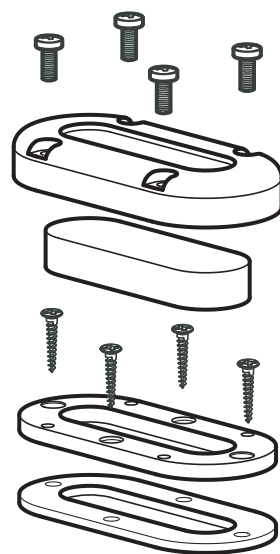

DS-H6

DS-H6

Model no. DS-H6

Model no. DS-16/21A/21B/30/40

Model no. DS-MULTI

| | A mm / inches | B mm / inches | C mm / inches | D mm / inches | E mm / inches |
|-------|------------------|------------------|------------------|------------------|------------------|
| DS6 | 30/1.18 | N/A | 27.0/1.06 | 17/0.67 | 2-6/0.08-0.24 |
| DS16 | 39/1.53 | 16/0.63 | 36.5/1.44 | 19/0.75 | 2-8/0.08-0.31 |
| DS21A | 49/1.93 | 21/0.83 | 45.7/1.8 | 20.5/0.81 | 4-8/0.17-0.31 |
| DS21B | 49/1.93 | 21/0.83 | 45.7/1.8 | 20.5/0.81 | 9-14/0.35-0.55 |
| DS30 | 59/2.32 | 30/1.18 | 56/2.2 | 20.5/0.81 | 9-14/0.35-0.55 |
| DS40 | 69/2.72 | 40/1.57 | 66/2.6 | 21.7/0.85 | 12-15/0.4-0.59 |

Please note: When ordering your Deck Seal please specify -S for Stainless steel and -P for Plastic.
e.g. DS16-P