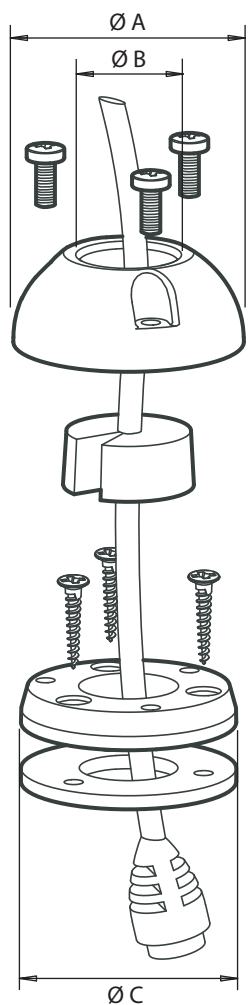

DS-H6

DS-H6

Model no. DS-H6

Model no. DS-16/21A/21B/30/40

Model no. DS-MULTI

| | A mm / inches | B mm / inches | C mm / inches | D mm / inches | E mm / inches |
|-------|------------------|------------------|------------------|------------------|------------------|
| DS6 | 30/1.18 | N/A | 27.0/1.06 | 17/0.67 | 2-6/0.08-0.24 |
| DS16 | 39/1.53 | 16/0.63 | 36.5/1.44 | 19/0.75 | 2-8/0.08-0.31 |
| DS21A | 49/1.93 | 21/0.83 | 45.7/1.8 | 20.5/0.81 | 4-8/0.17-0.31 |
| DS21B | 49/1.93 | 21/0.83 | 45.7/1.8 | 20.5/0.81 | 9-14/0.35-0.55 |
| DS30 | 59/2.32 | 30/1.18 | 56/2.2 | 20.5/0.81 | 9-14/0.35-0.55 |
| DS40 | 69/2.72 | 40/1.57 | 66/2.6 | 21.7/0.85 | 12-15/0.4-0.59 |

Please note: When ordering your Deck Seal please specify -S for Stainless steel and -P for Plastic.
e.g. DS16-P