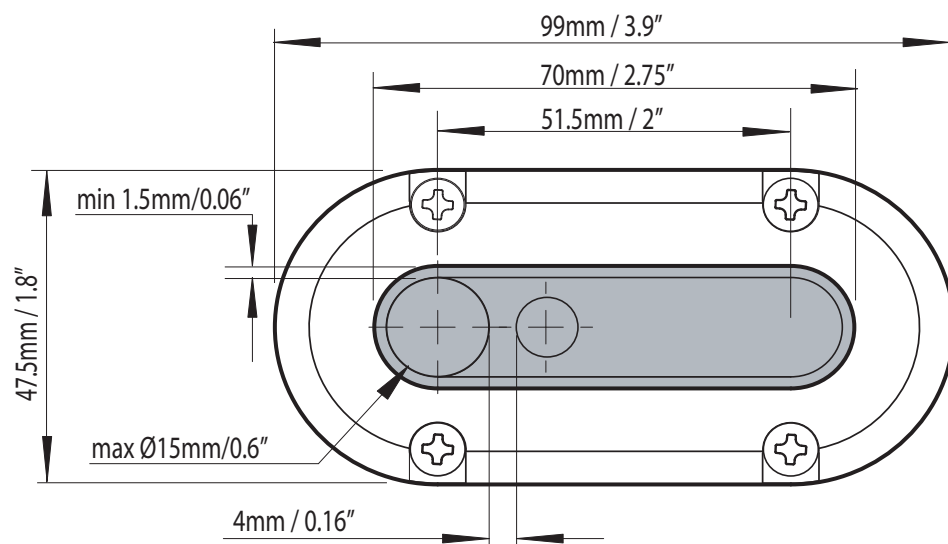

DS-H6

DS-H6

Model no. DS-H6

Model no. DS-16/21A/21B/30/40

Model no. DS-MULTI

| | A mm / inches | B mm / inches | C mm / inches | D mm / inches | E mm / inches |
|-------|------------------|------------------|------------------|------------------|------------------|
| DS6 | 30/1.18 | N/A | 27.0/1.06 | 17/0.67 | 2-6/0.08-0.24 |
| DS16 | 39/1.53 | 16/0.63 | 36.5/1.44 | 19/0.75 | 2-8/0.08-0.31 |
| DS21A | 49/1.93 | 21/0.83 | 45.7/1.8 | 20.5/0.81 | 4-8/0.17-0.31 |
| DS21B | 49/1.93 | 21/0.83 | 45.7/1.8 | 20.5/0.81 | 9-14/0.35-0.55 |
| DS30 | 59/2.32 | 30/1.18 | 56/2.2 | 20.5/0.81 | 9-14/0.35-0.55 |
| DS40 | 69/2.72 | 40/1.57 | 66/2.6 | 21.7/0.85 | 12-15/0.4-0.59 |

Please note: When ordering your Deck Seal please specify -S for Stainless steel and -P for Plastic.
e.g. DS16-P