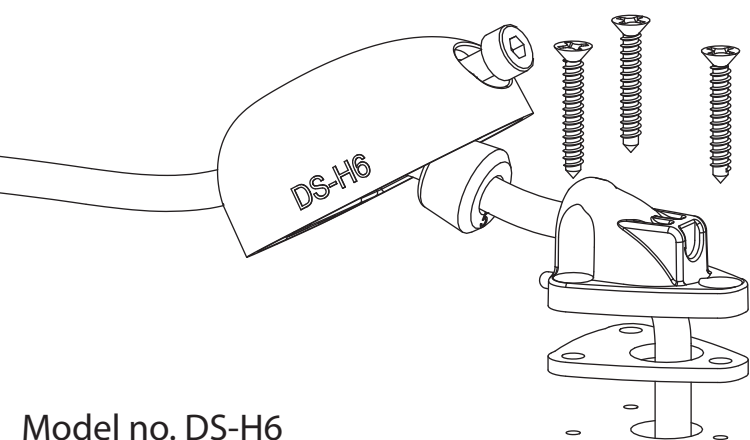

DS-H6

DS-H6

Model no. DS-H6

Model no. DS-16/21A/21B/30/40

Model no. DS-MULTI

| | A mm / inches | B mm / inches | C mm / inches | D mm / inches | E mm / inches |
|-------|------------------|------------------|------------------|------------------|------------------|
| DS6 | 30/1.18 | N/A | 27.0/1.06 | 17/0.67 | 2-6/0.08-0.24 |
| DS16 | 39/1.53 | 16/0.63 | 36.5/1.44 | 19/0.75 | 2-8/0.08-0.31 |
| DS21A | 49/1.93 | 21/0.83 | 45.7/1.8 | 20.5/0.81 | 4-8/0.17-0.31 |
| DS21B | 49/1.93 | 21/0.83 | 45.7/1.8 | 20.5/0.81 | 9-14/0.35-0.55 |
| DS30 | 59/2.32 | 30/1.18 | 56/2.2 | 20.5/0.81 | 9-14/0.35-0.55 |
| DS40 | 69/2.72 | 40/1.57 | 66/2.6 | 21.7/0.85 | 12-15/0.4-0.59 |

Please note: When ordering your Deck Seal please specify -S for Stainless steel and -P for Plastic.
e.g. DS16-P