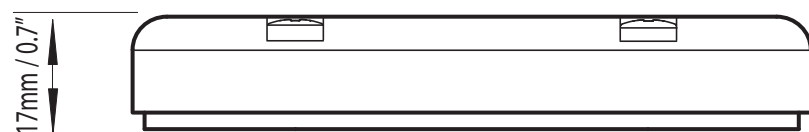

DS-H6

DS-H6

Model no. DS-H6

Model no. DS-16/21A/21B/30/40

Model no. DS-MULTI

| | A mm / inches | B mm / inches | C mm / inches | D mm / inches | E mm / inches |
|-------|------------------|------------------|------------------|------------------|------------------|
| DS6 | 30/1.18 | N/A | 27.0/1.06 | 17/0.67 | 2-6/0.08-0.24 |
| DS16 | 39/1.53 | 16/0.63 | 36.5/1.44 | 19/0.75 | 2-8/0.08-0.31 |
| DS21A | 49/1.93 | 21/0.83 | 45.7/1.8 | 20.5/0.81 | 4-8/0.17-0.31 |
| DS21B | 49/1.93 | 21/0.83 | 45.7/1.8 | 20.5/0.81 | 9-14/0.35-0.55 |
| DS30 | 59/2.32 | 30/1.18 | 56/2.2 | 20.5/0.81 | 9-14/0.35-0.55 |
| DS40 | 69/2.72 | 40/1.57 | 66/2.6 | 21.7/0.85 | 12-15/0.4-0.59 |

Please note: When ordering your Deck Seal please specify -S for Stainless steel and -P for Plastic.
e.g. DS16-P