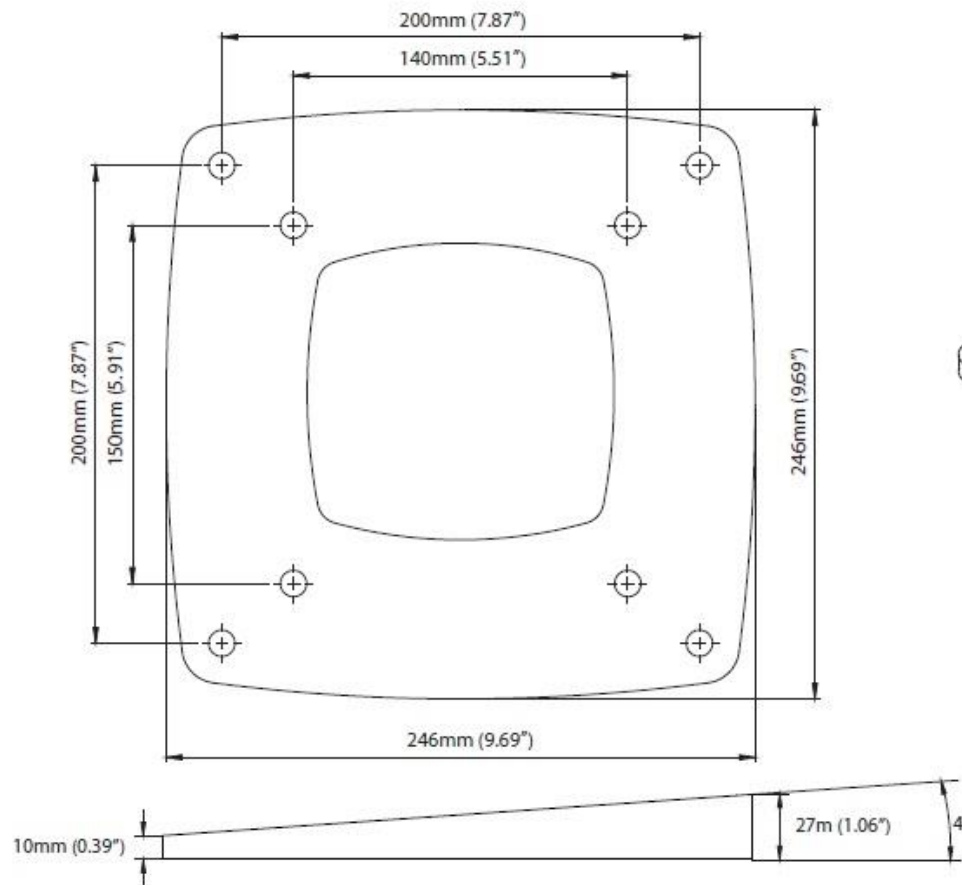

# 4° Wedge for Direct Open Array Mount - **WD-OPNARY-01**

For help & information  
email: [technical@scanstrut.com](mailto:technical@scanstrut.com)  
tel: +44 (0) 1803 863800

**SCANSTRUT.**  
designed for life at sea