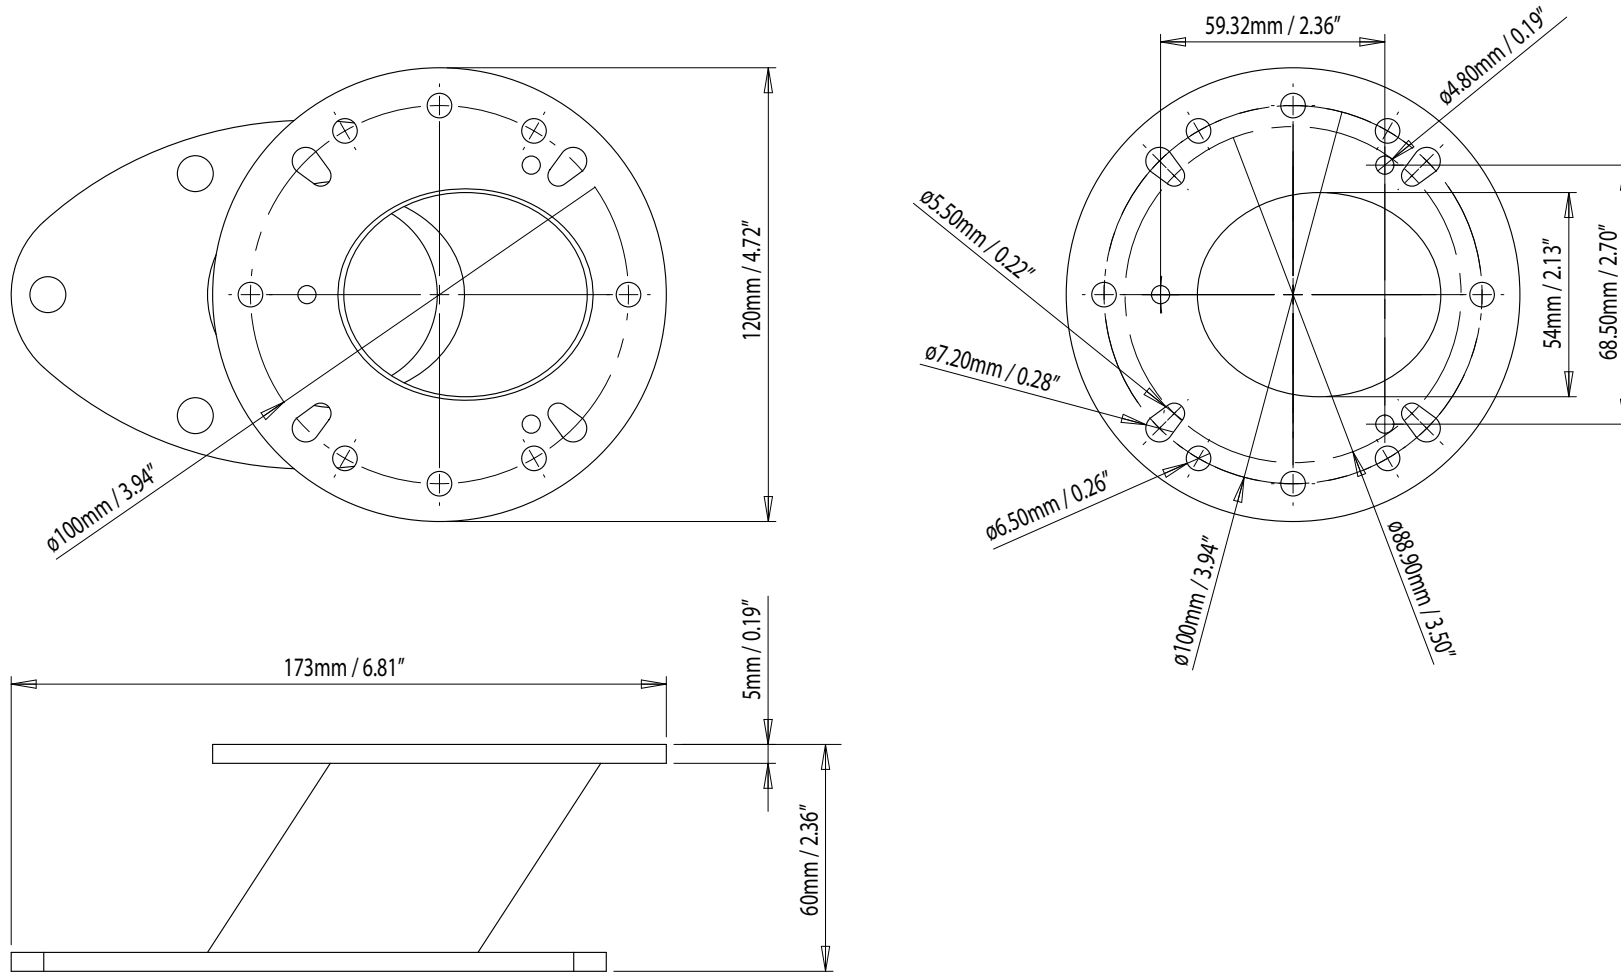

DPT-C-PLATE-01

For help & information
email: sales@scanstrut.com
tel: +44 (0) 1392 531280

SCANSTRUT
designed for life at sea