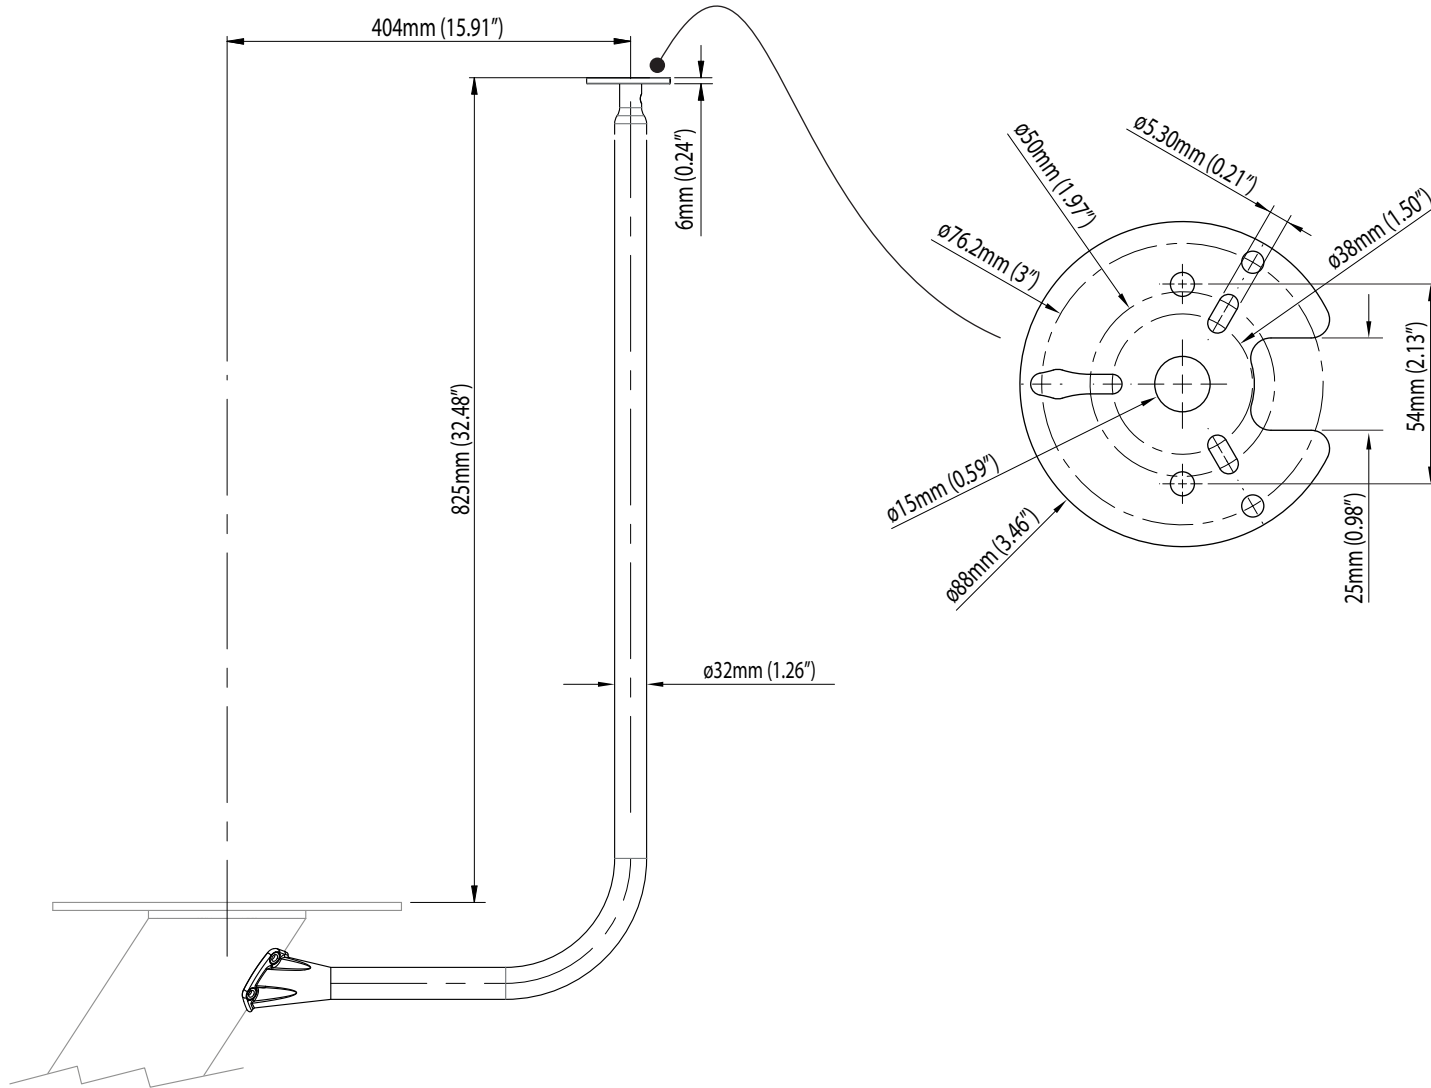

DPT-C-PLATE-01

For help & information
email: sales@scanstrut.com
tel: +44 (0) 1392 531280

SCANSTRUT
designed for life at sea

- | | |
|---|---|
| Hella
• NavILED Pro
• 2984 Series | Perko
• 0200 / 0210 Series
• 0455 / 0466 Series |
| Aquasignal
• Series 40
• Series 25 | Lopolight
• Masthead (PE base supplied must be drilled) |

DPT-LB-02

For help & information
 email: sales@scanstrut.com
 tel: +44 (0) 1392 531280

- | | |
|---|---|
| Hella
• NavILED Pro
• 2984 Series | Perko
• 0200 / 0210 Series
• 0455 / 0466 Series |
| Aquasignal
• Series 40
• Series 25 | Lopolight
• Masthead (PE base supplied must be drilled) |