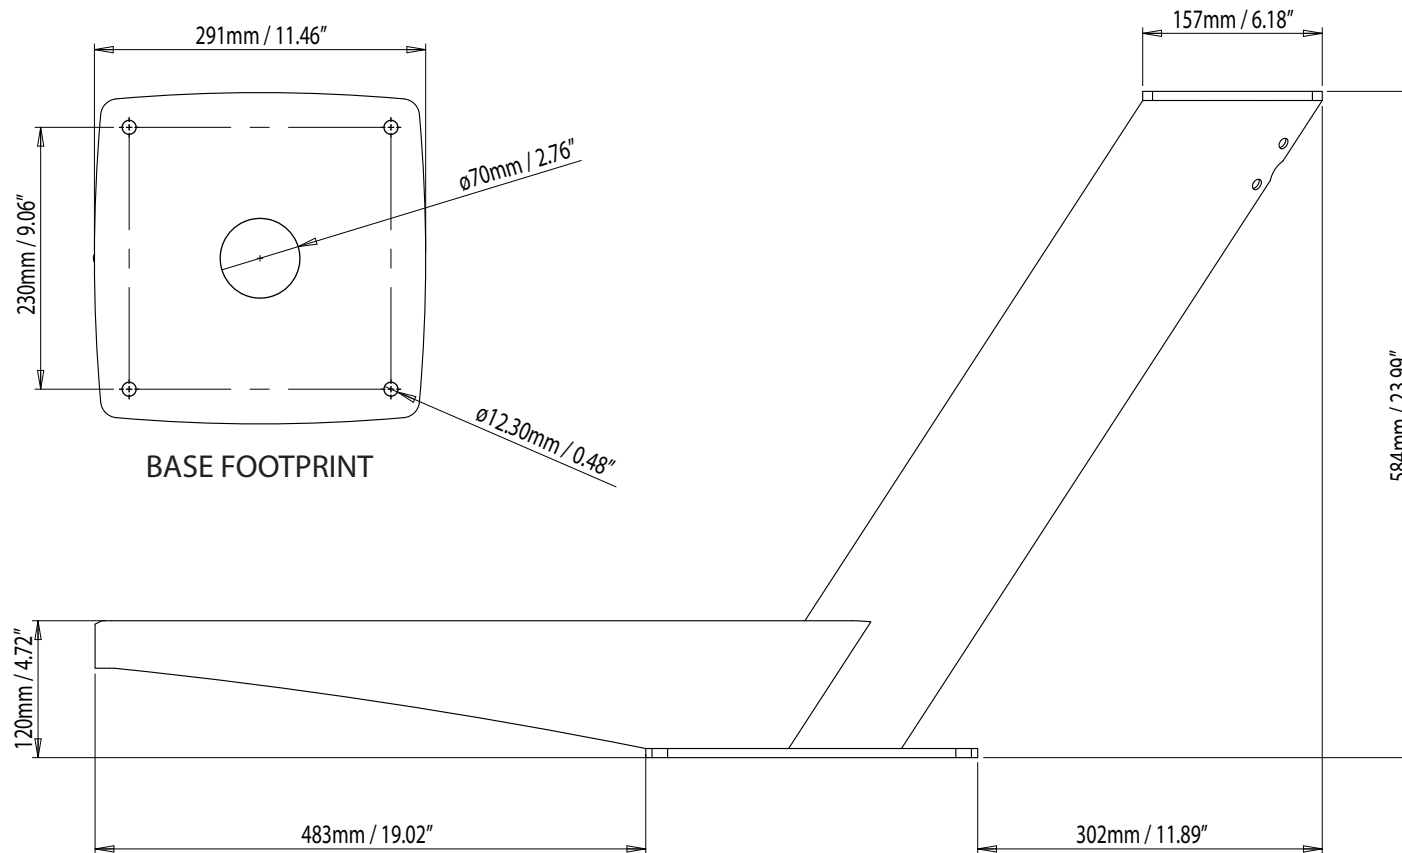

Dual PowerTower® DPT-OA

For help & information
email: sales@scanstrut.com
tel: +44 (0) 1392 531280

SCANSTRUT
designed for life at sea

Dual PowerTower® DPT-R-COMP

For help & information
email: sales@scanstrut.com
tel: +44 (0) 1392 531280

BASE FOOTPRINT

SCANSTRUT
designed for life at sea

Dual PowerTower® DPT-R

For help & information
email: sales@scanstrut.com
tel: +44 (0) 1392 531280

BASE FOOTPRINT

SCANSTRUT
designed for life at sea

DPT-R-PLATE-01

SCANSTRUT
 designed for life at sea