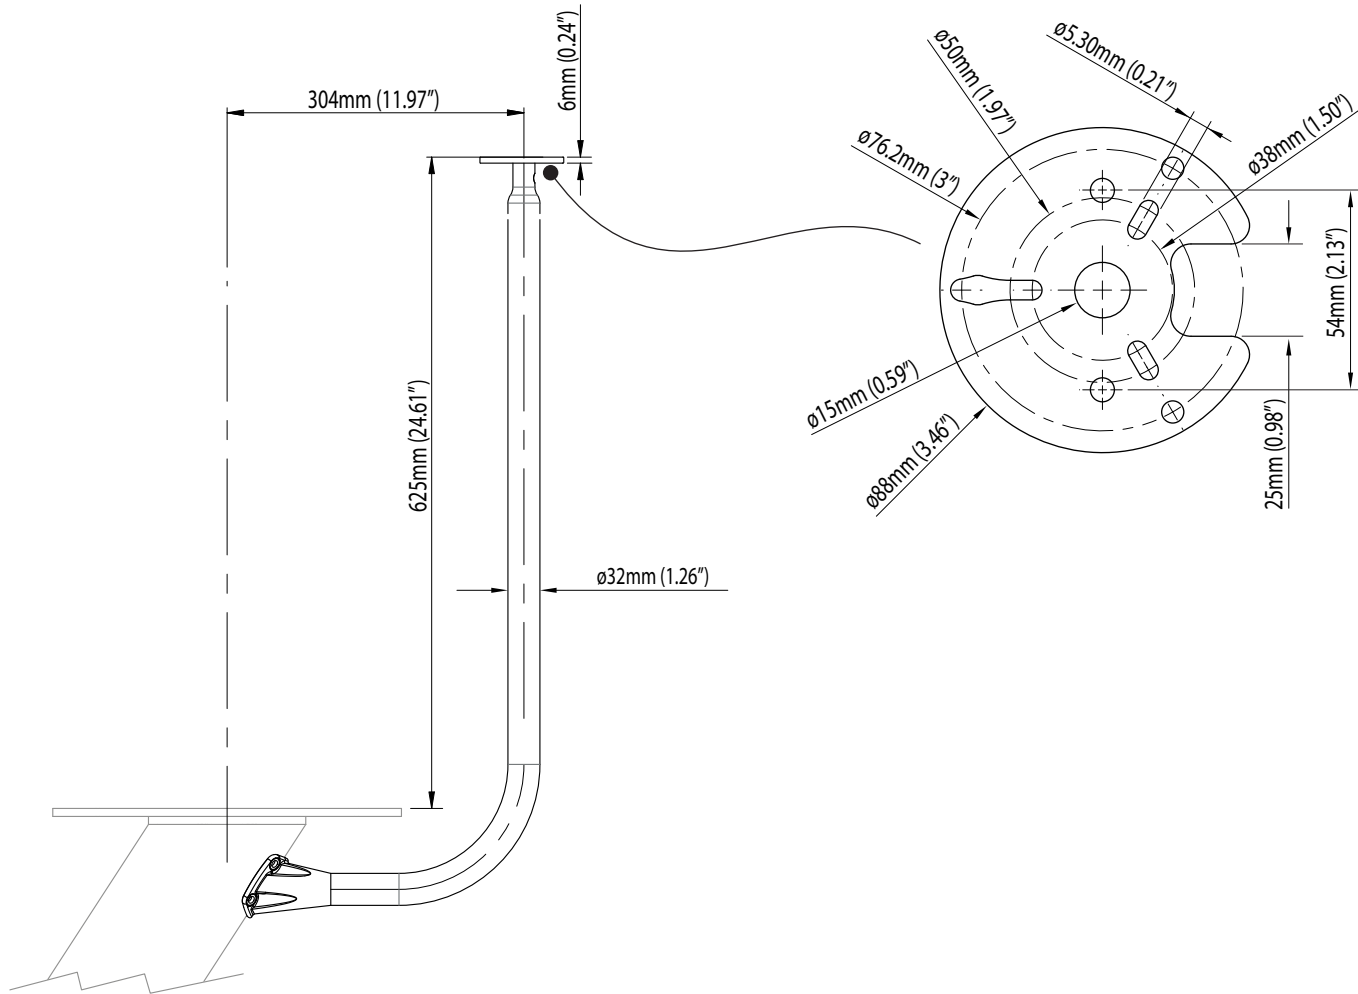

SCANSTRUT
designed for life at sea

DPT-S-PLATE-01

For help & information
email: sales@scanstrut.com
tel: +44 (0) 1392 531280

SCANSTRUT
designed for life at sea

DPT-S-PLATE-03

For help & information
email: sales@scanstrut.com
tel: +44 (0) 1392 531280

DPT-C-PLATE-01

For help & information
email: sales@scanstrut.com
tel: +44 (0) 1392 531280

SCANSTRUT
designed for life at sea

- | | |
|---|---|
| Hella
• NavILED Pro
• 2984 Series | Perko
• 0200 / 0210 Series
• 0455 / 0466 Series |
| Aquasignal
• Series 40
• Series 25 | Lopolight
• Masthead (PE base supplied must be drilled) |