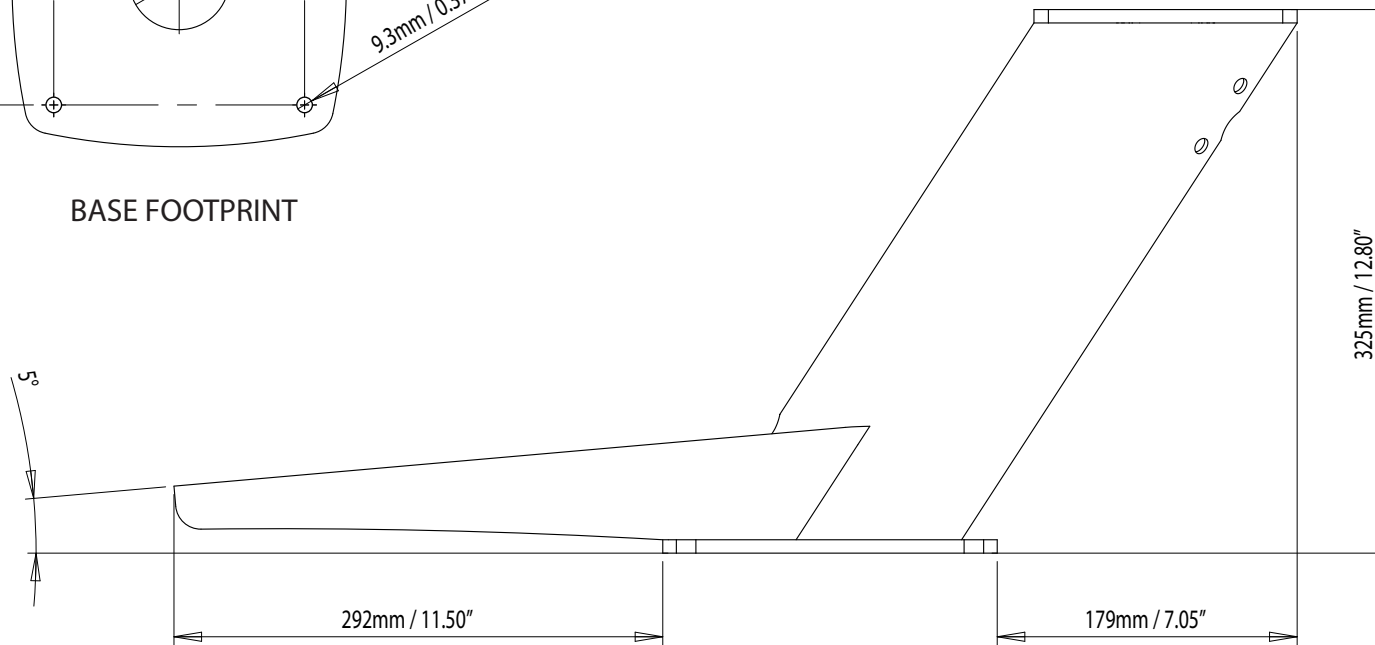

BASE FOOTPRINT

SCANSTRUT
designed for life at sea

Dual PowerTower® DPT-R

For help & information
email: sales@scanstrut.com
tel: +44 (0) 1392 531280

BASE FOOTPRINT

SCANSTRUT
designed for life at sea

DPT-R-PLATE-01