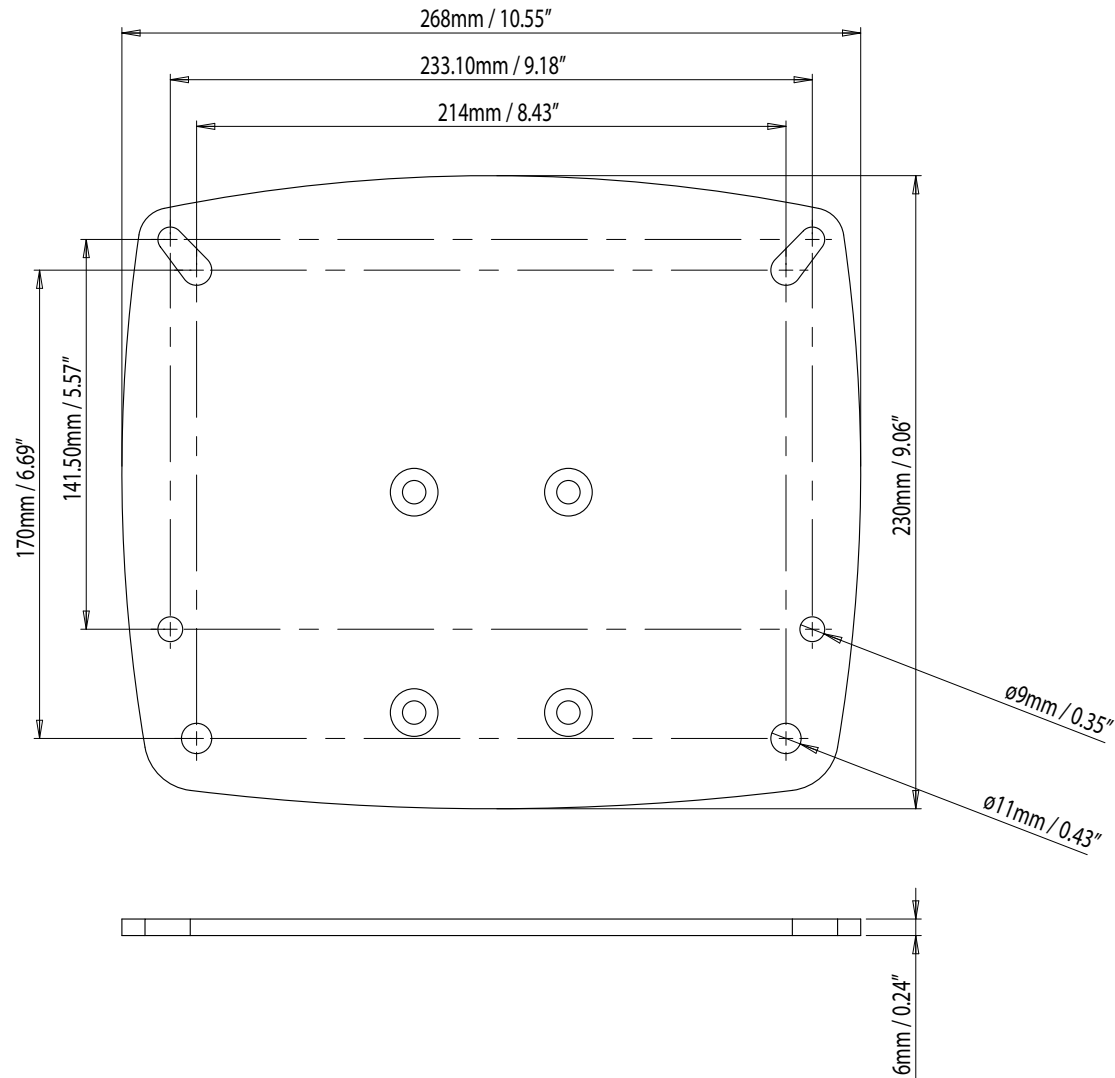

DPT-R-PLATE-01

For help & information
email: sales@scanstrut.com
tel: +44 (0) 1392 531280

SCANSTRUT
designed for life at sea