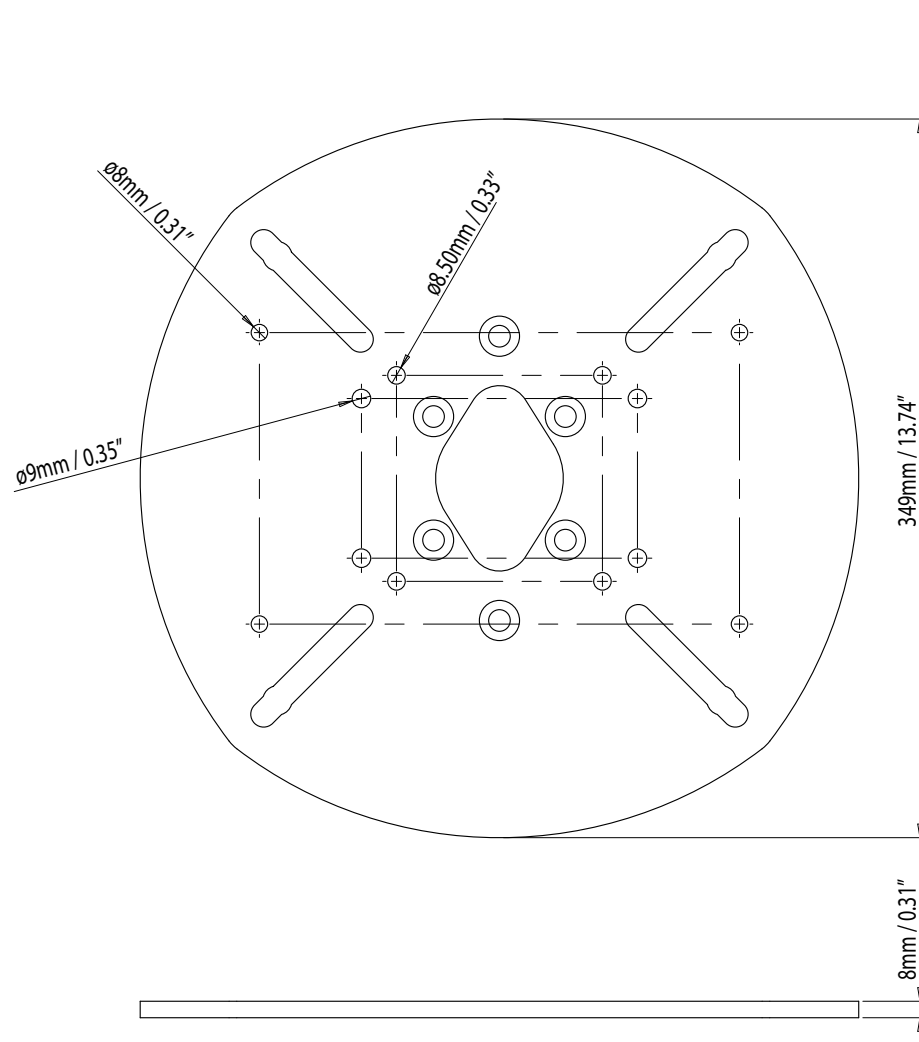

DPT-C-PLATE-02

For help & information
email: sales@scanstrut.com
tel: +44 (0) 1392 531280

SCANSTRUT
designed for life at sea

DPT-S-PLATE-02

For help & information
email: sales@scanstrut.com
tel: +44 (0) 1392 531280

SCANSTRUT
designed for life at sea

DPT-S-PLATE-01

For help & information
email: sales@scanstrut.com
tel: +44 (0) 1392 531280

SCANSTRUT
designed for life at sea

DPT-S-PLATE-03

For help & information
email: sales@scanstrut.com
tel: +44 (0) 1392 531280

DPT-C-PLATE-01

For help & information
email: sales@scanstrut.com
tel: +44 (0) 1392 531280

SCANSTRUT
designed for life at sea

- | | |
|---|---|
| Hella
• NavILED Pro
• 2984 Series | Perko
• 0200 / 0210 Series
• 0455 / 0466 Series |
| Aquasignal
• Series 40
• Series 25 | Lopolight
• Masthead (PE base supplied must be drilled) |