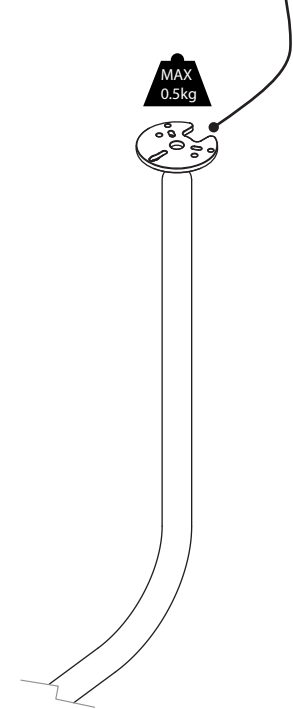

DPT-C-PLATE-01

For help & information
email: sales@scanstrut.com
tel: +44 (0) 1392 531280

SCANSTRUT
designed for life at sea

- | | |
|---|---|
| Hella
• NavILED Pro
• 2984 Series | Perko
• 0200 / 0210 Series
• 0455 / 0466 Series |
| Aquasignal
• Series 40
• Series 25 | Lopolight
• Masthead (PE base supplied must be drilled) |