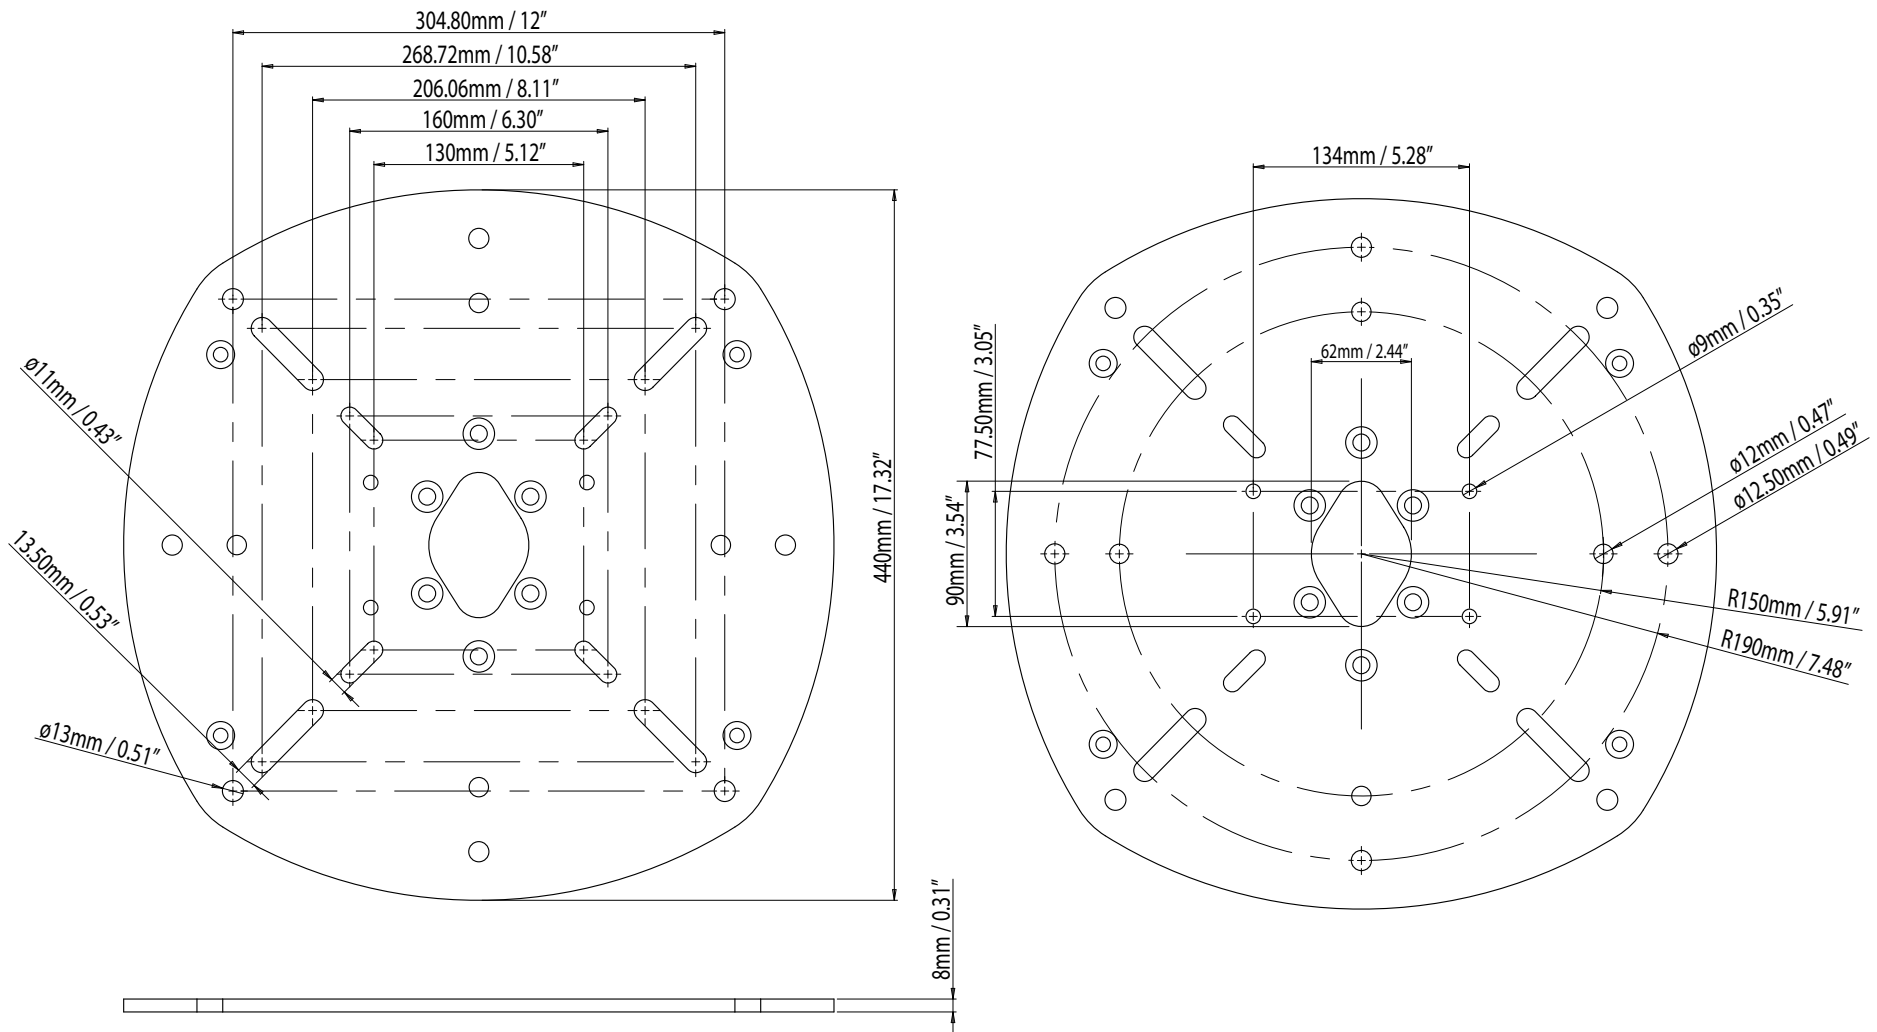

SCANSTRUT
designed for life at sea

DPT-S-PLATE-01

For help & information
email: sales@scanstrut.com
tel: +44 (0) 1392 531280

SCANSTRUT
designed for life at sea

DPT-S-PLATE-03

For help & information
email: sales@scanstrut.com
tel: +44 (0) 1392 531280