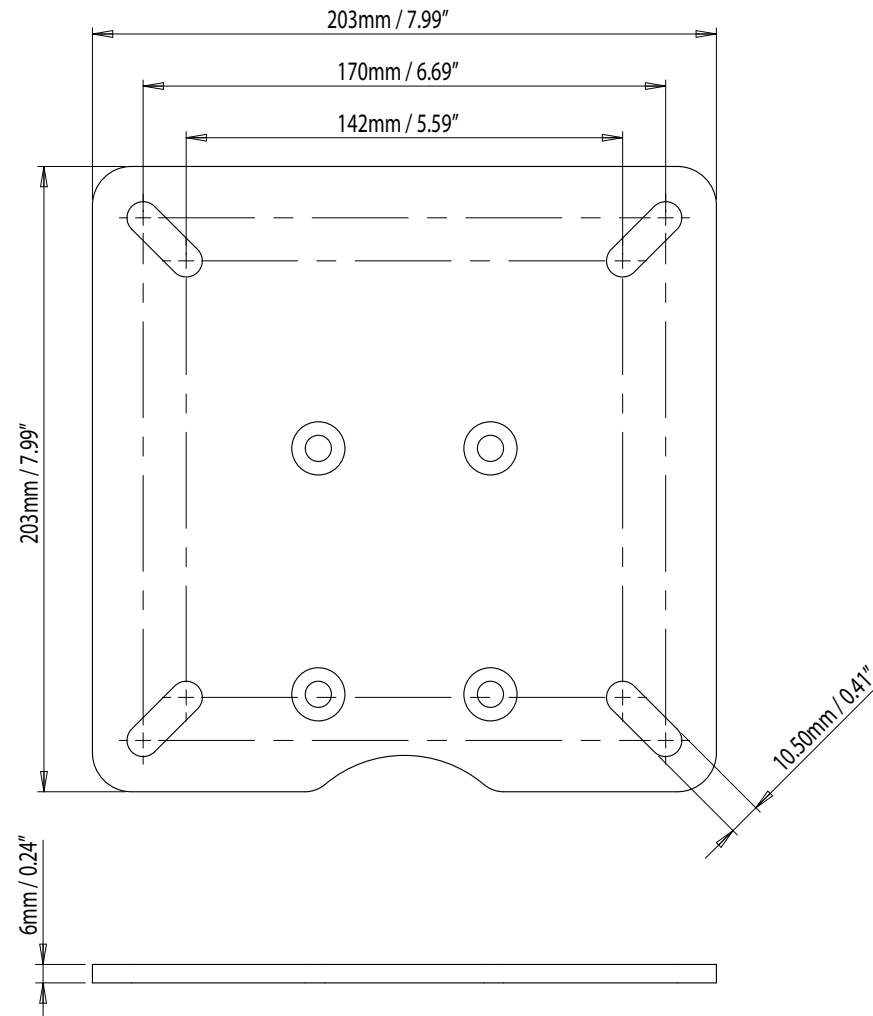

DPT-R-PLATE-02

For help & information
email: sales@scanstrut.com
tel: +44 (0) 1392 531280

SCANSTRUT
designed for life at sea