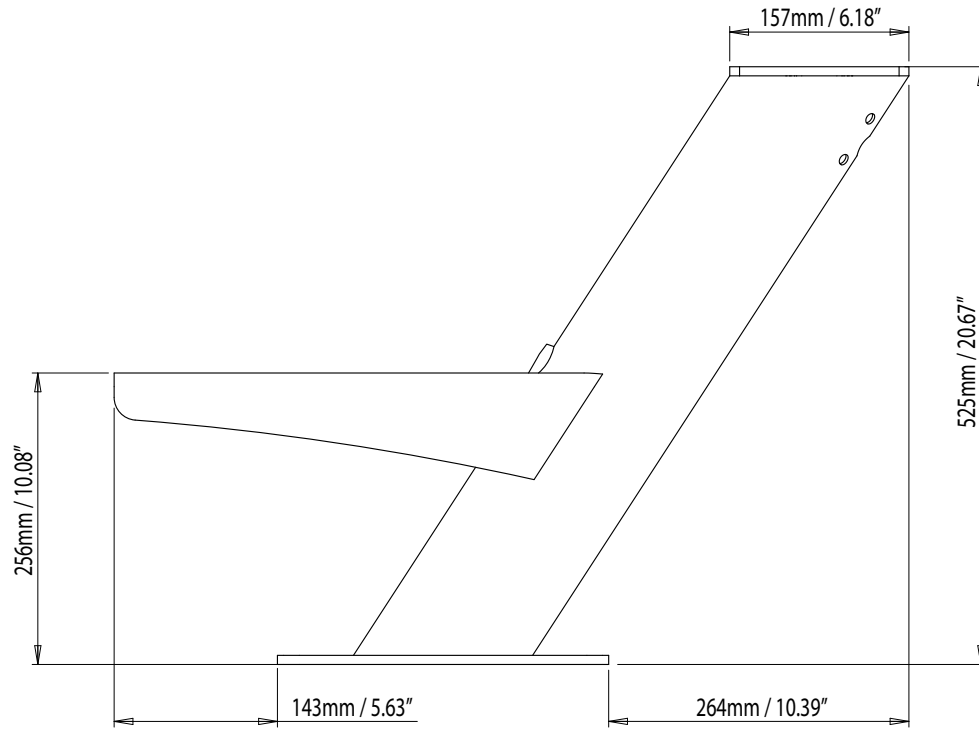

BASE FOOTPRINT

SCANSTRUT
designed for life at sea

Dual PowerTower® DPT-R

For help & information
email: sales@scanstrut.com
tel: +44 (0) 1392 531280

BASE FOOTPRINT

SCANSTRUT
designed for life at sea

DPT-R-PLATE-01