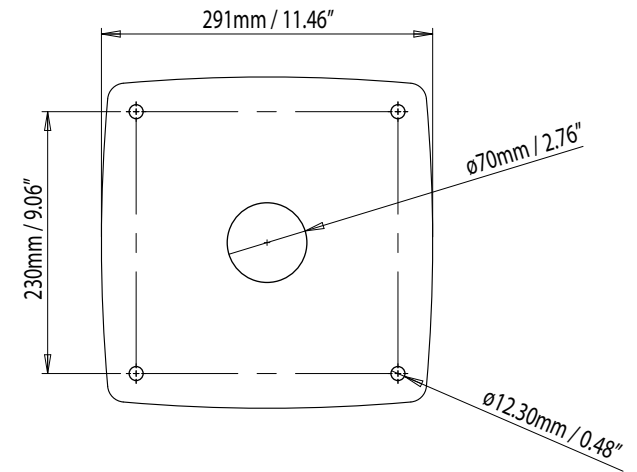

Dual PowerTower® DPT-R

For help & information
email: sales@scanstrut.com
tel: +44 (0) 1392 531280

BASE FOOTPRINT

SCANSTRUT
designed for life at sea