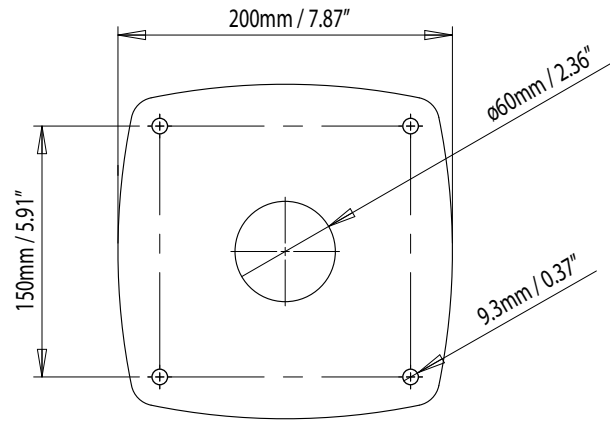

BASE FOOTPRINT

SCANSTRUT
designed for life at sea

Dual PowerTower® DPT-R

For help & information
email: sales@scanstrut.com
tel: +44 (0) 1392 531280

BASE FOOTPRINT

SCANSTRUT
designed for life at sea

DPT-R-PLATE-01