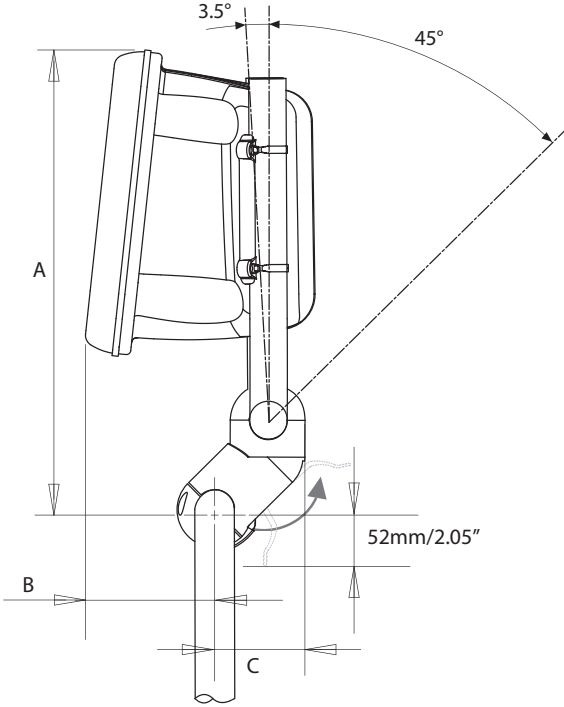

Flex Mount FM-1 & FM-2

Email: sales@scanstrut.com Email: usasales@scanstrut.com

	Compatible Pods	A mm / inches	B mm / inches	C mm / inches	
FM-1	SPH-9, 3i, 4i, 4xi.	290/11.4	144/5.6	72/2.8	Dimensions when using SPH-9
FM-2	SPH-12, 13	360/14.2	132/5.2	72/2.8	Dimensions when using SPH-13
SPFM-RM1-X	Spare Part Adjustable Body Only				