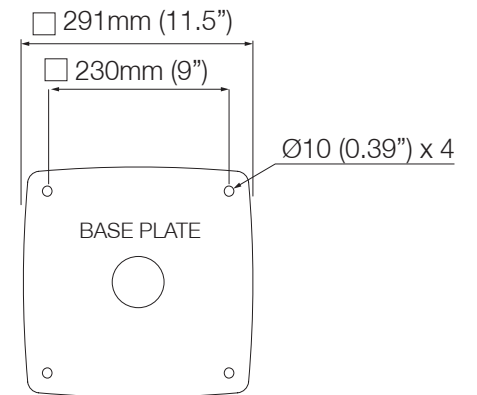

# Tapered Mast for Radar and Starlink - PTM-R1-SL