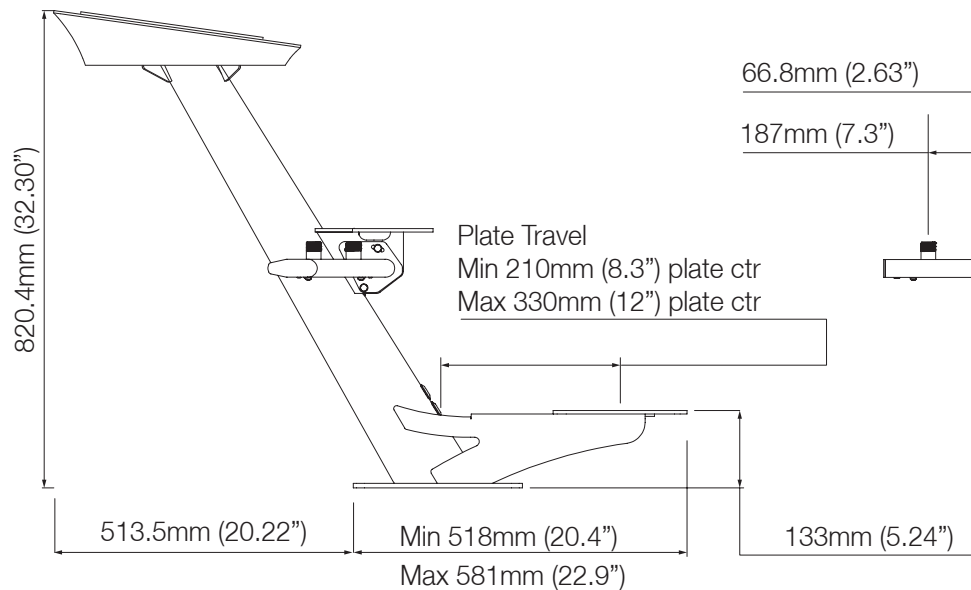

# Tapered Mast for Radar and Starlink - PTM-R1-SL

Email: sales@scanstrut.com    Email: usasales@scanstrut.com

# Tapered Mast for Radar and Starlink - PTM-R1-SL