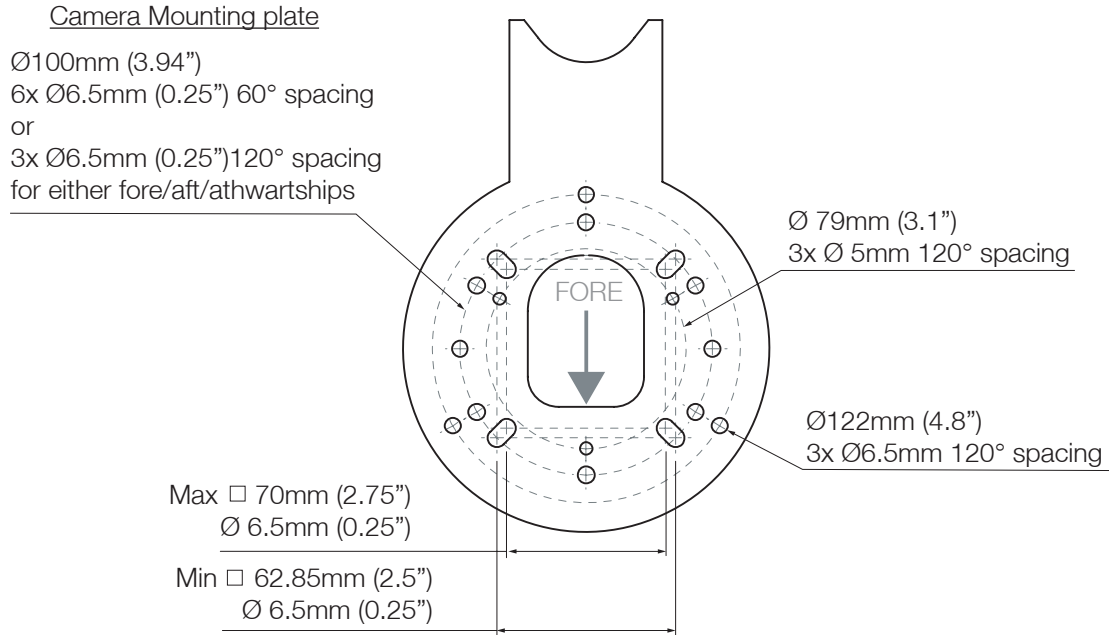

# Tapered Mast for Radar and Starlink - PTM-R1-SL