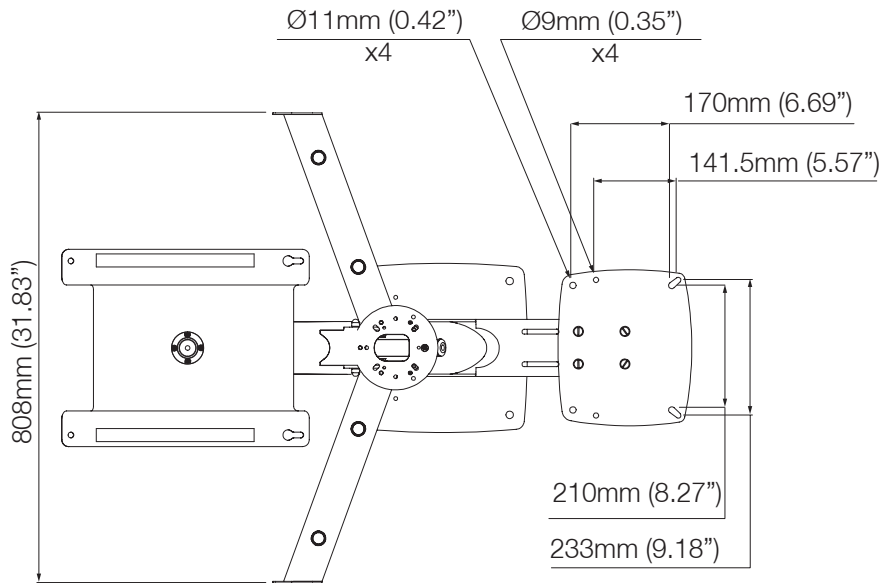

# Tapered Mast for Radar and Starlink - PTM-R1-SL

Email: sales@scanstrut.com    Email: usasales@scanstrut.com

# Tapered Mast for Radar and Starlink - PTM-R1-SL

## Flir M100/200 series camera plate