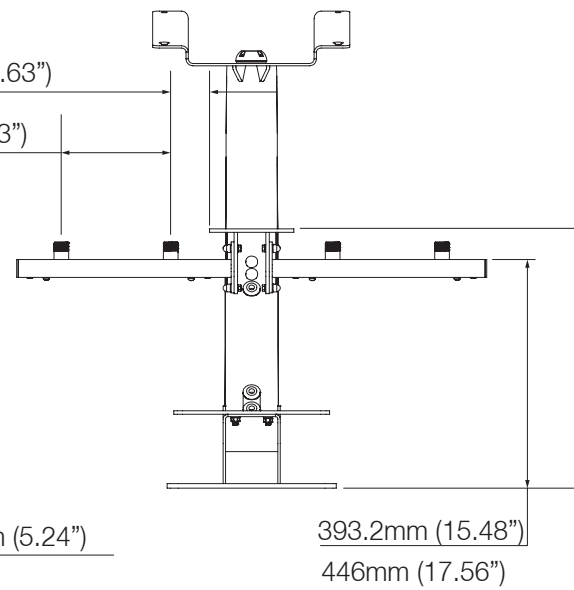

# Tapered Mast for Radar and Starlink - PTM-R1-SL

## Flir M100/200 series camera plate