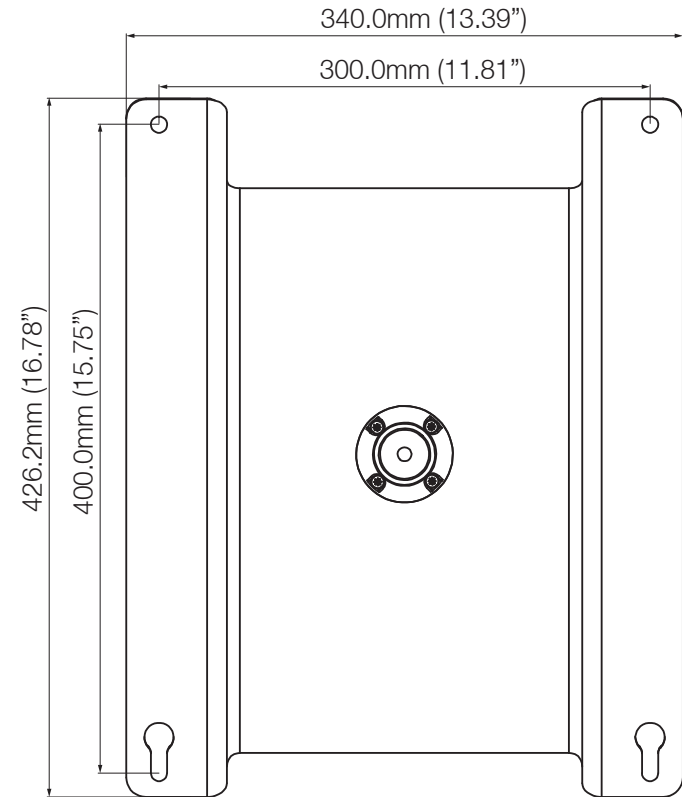

STARLINK MOUNTING WEDGE