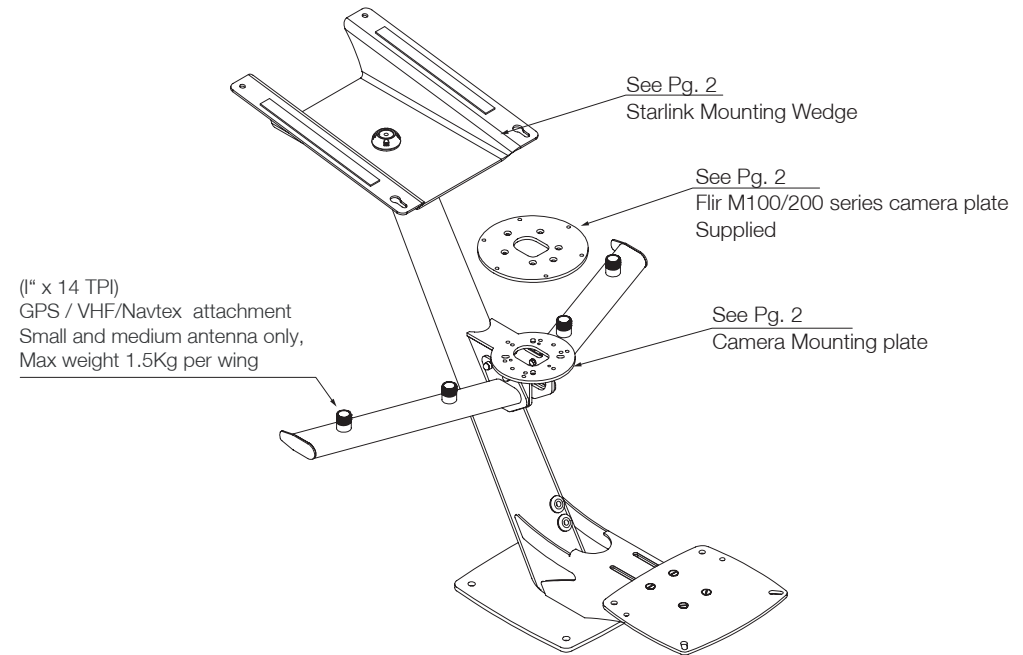

# Tapered Mast for Radar and Starlink - PTM-R1-SL

## STARLINK MOUNTING WEDGE

## Flir M100/200 series camera plate