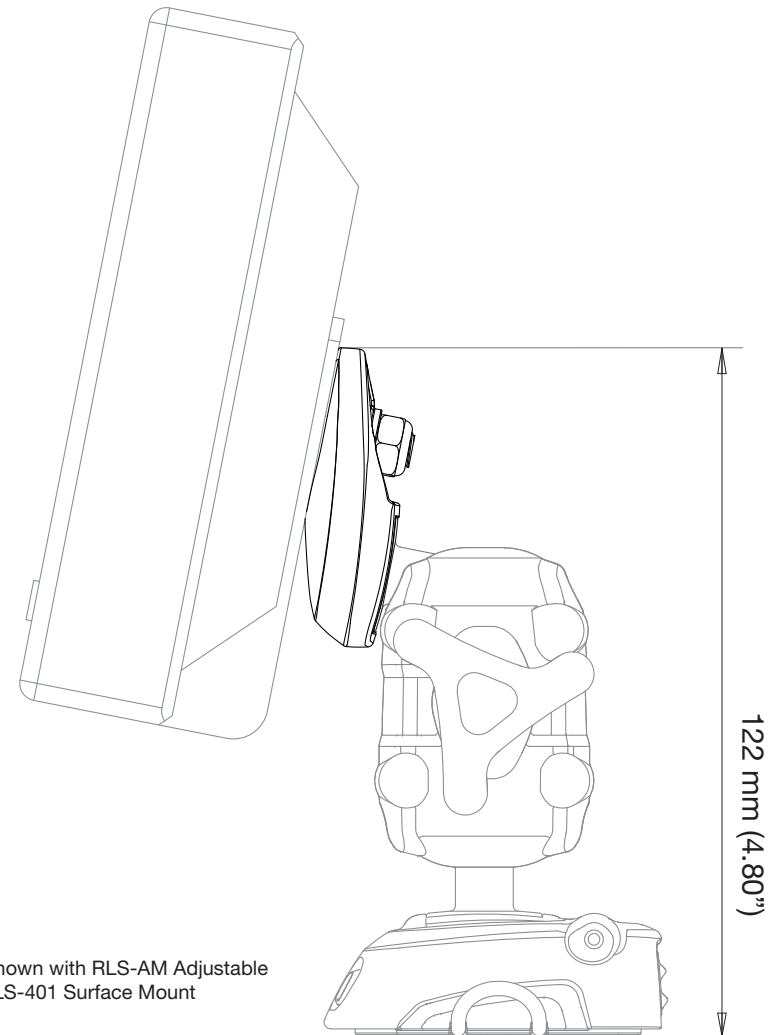

Track Adapter for Screens **RL-514**

For help & information
email: technical@scanstrut.com
tel: +44 (0) 1392 531280

Product shown with RLS-AM Adjustable Body & RLS-401 Surface Mount

SCANSTRUT
designed for life at sea