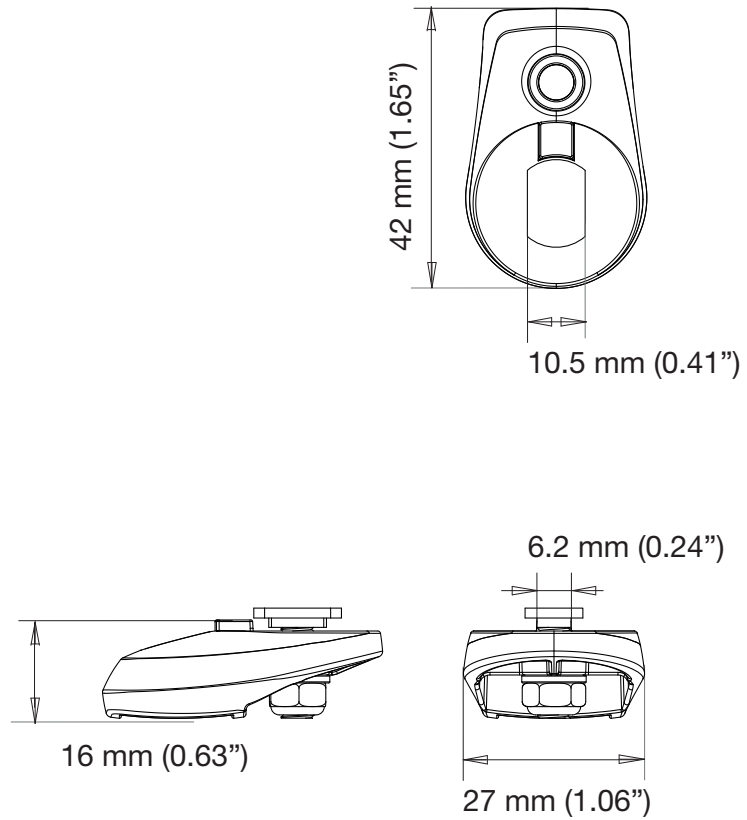

Track Adapter for Screens **RL-514**

For help & information
email: technical@scanstrut.com
tel: +44 (0) 1392 531280

Product shown with RLS-AM Adjustable Body & RLS-401 Surface Mount

SCANSTRUT
designed for life at sea