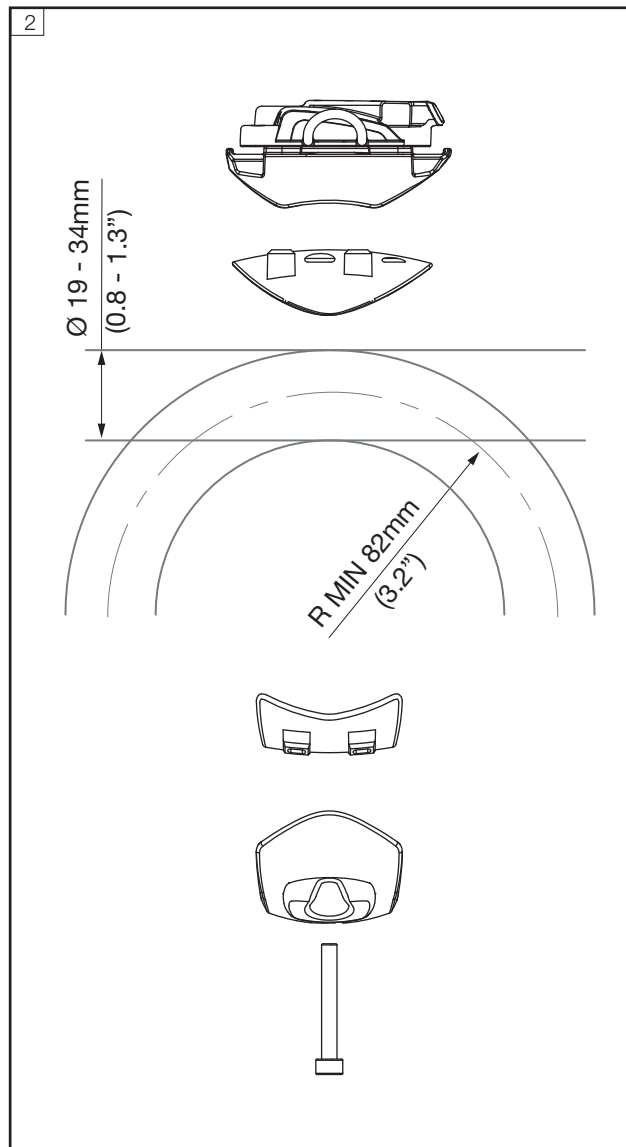

USA
+1 860 308 1416
usasales@scanstrut.com

Parts List

	Rail Spacers		
			
Rail Mount x1	ø19-25mm x1	ø25-29mm x1	ø29-34mm x1

Tools Required

Share your installation with us.

UK & International
+44 (0)1392 531280
sales@scanstrut.com