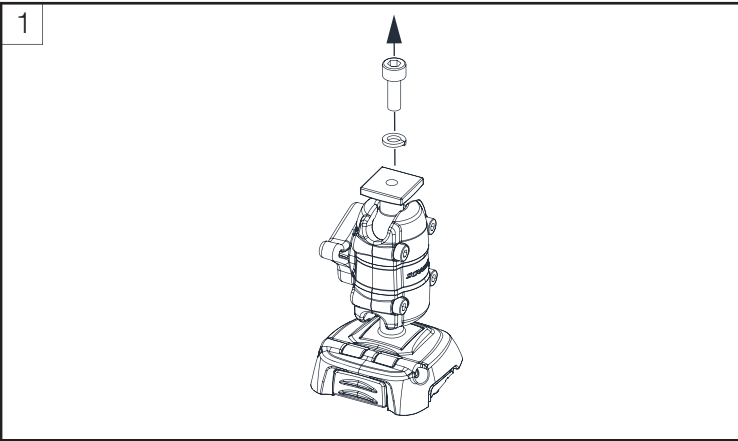

Tools Required

Share your installation with us.

@scanstrut

UK & International
+44 (0)1392 531280
sales@scanstrut.com

For further installation
and warranty information
please visit:
www.scanstrut.com

USA
+1 860 308 1416
usasales@scanstrut.com