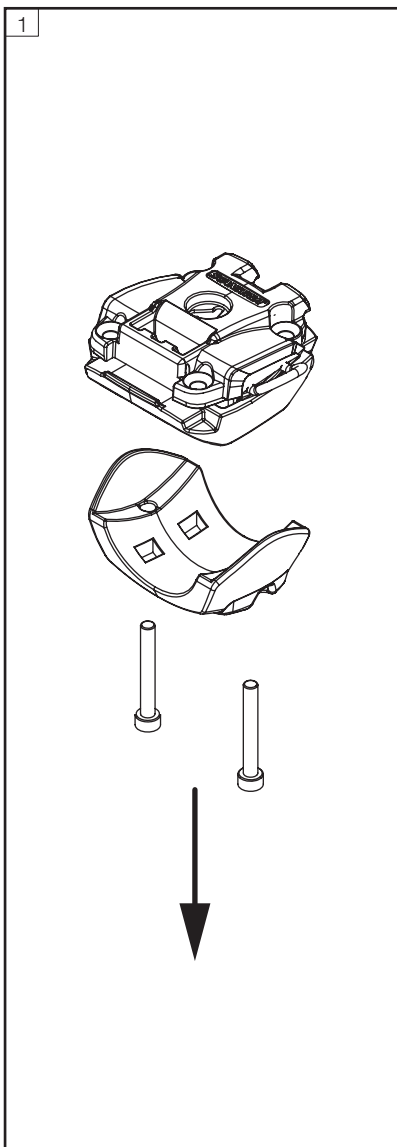

Parts List

Tools Required

Share your installation with us.

@scanstrut

UK & International
+44 (0)1392 531280
sales@scanstrut.com

For further installation
and warranty information
please visit:
www.scanstrut.com

USA
+1 860 308 1416
usasales@scanstrut.com

Parts List

	Rail Spacers		
			
Rail Mount x1	ø19-25mm x1	ø25-29mm x1	ø29-34mm x1

Tools Required

Share your installation with us.

UK & International
+44 (0)1392 531280
sales@scanstrut.com