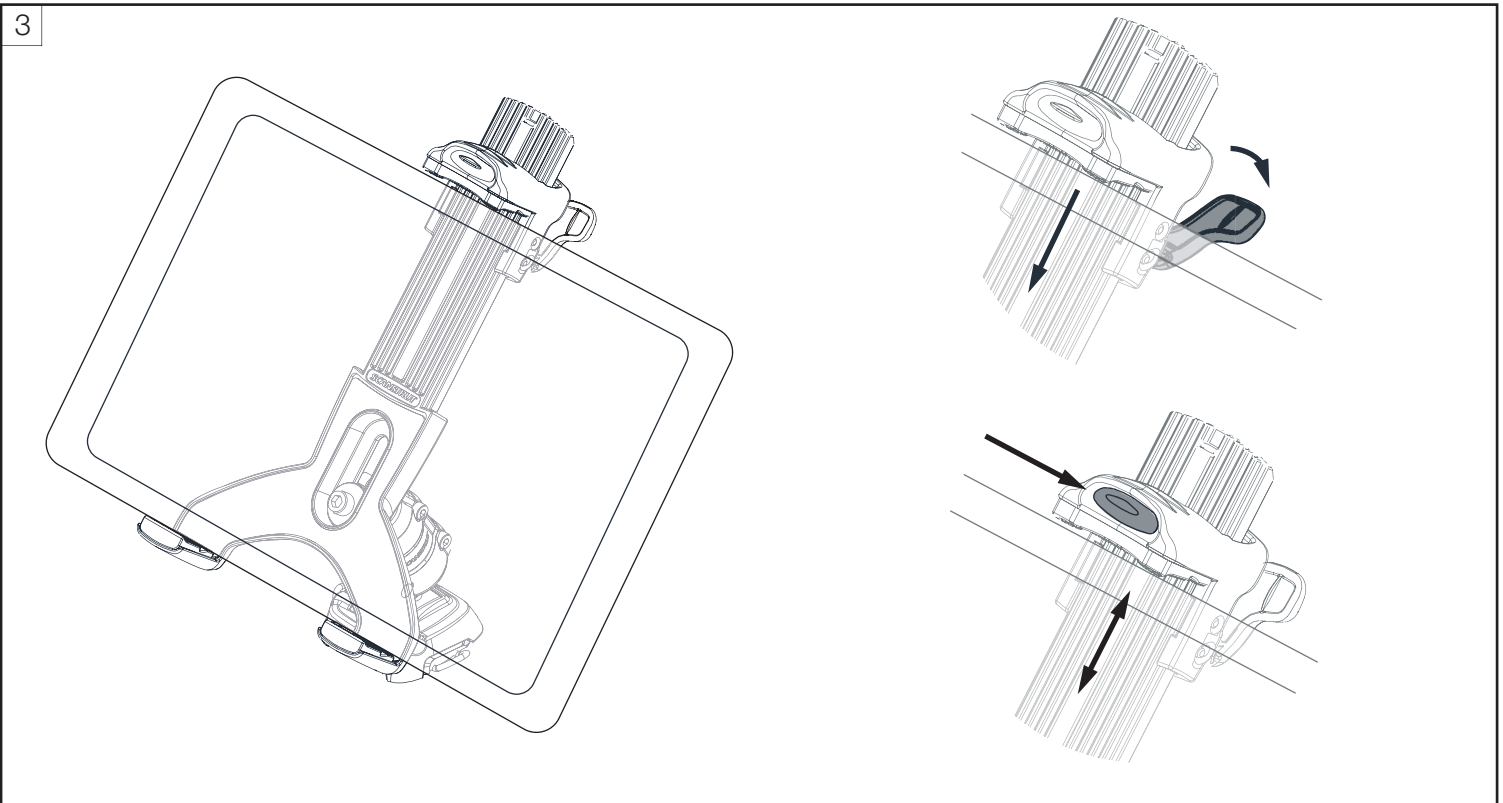

Tools Required

Share your installation with us.

@scanstrut

UK & International
+44 (0)1392 531280
sales@scanstrut.com

For further installation
and warranty information
please visit:
www.scanstrut.com

USA
+1 860 308 1416
usasales@scanstrut.com