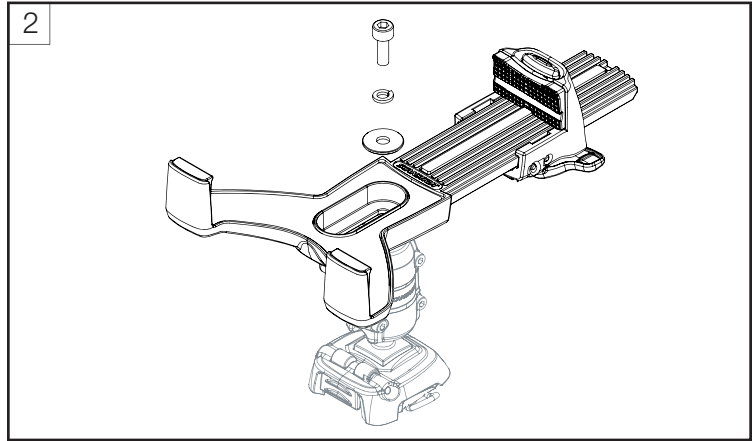

Tools Required

Share your installation with us.

@scanstrut

UK & International
+44 (0)1392 531280
sales@scanstrut.com

For further installation
and warranty information
please visit:
www.scanstrut.com

USA
+1 860 308 1416
usasales@scanstrut.com