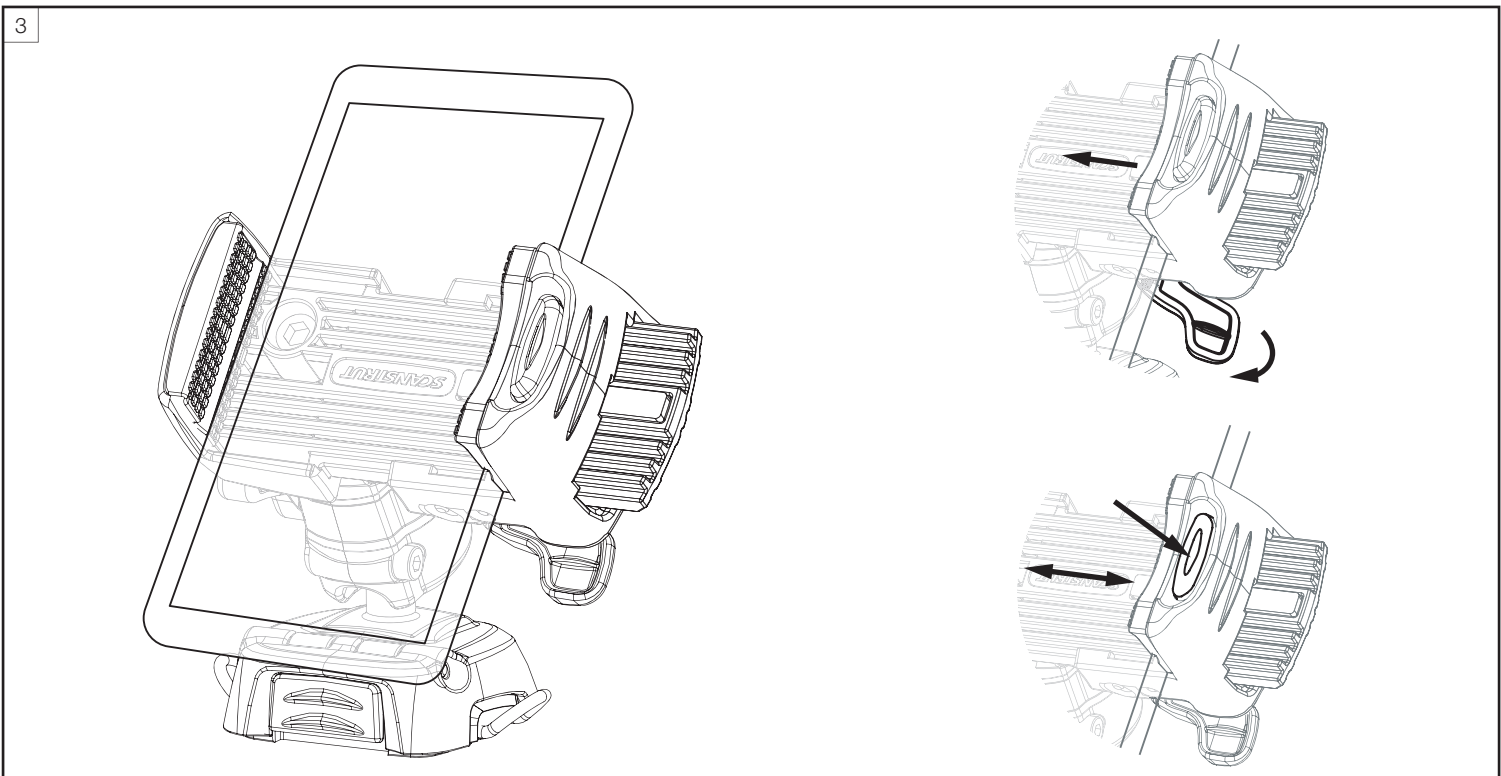

Parts List

Tools Required

Share your installation with us.

UK & International
+44 (0)1392 531280
sales@scanstrut.com

For further installation
and warranty information
please visit:
www.scanstrut.com

USA
+1 860 308 1416
usasales@scanstrut.com