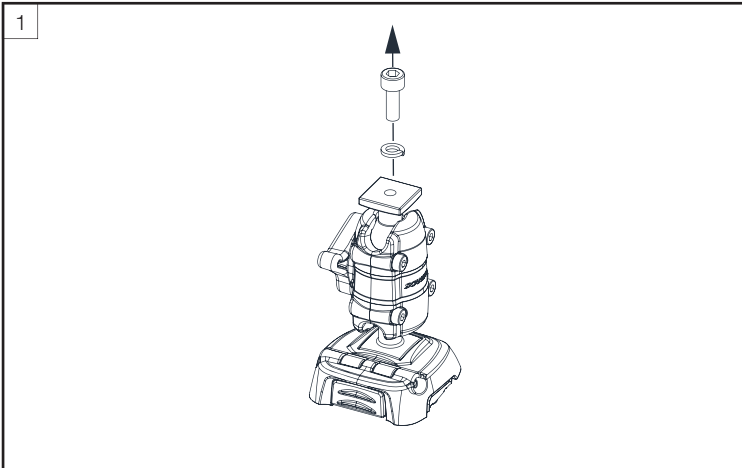

Parts List

Tools Required

Share your installation with us.

UK & International
+44 (0)1392 531280
sales@scanstrut.com

For further installation
and warranty information
please visit:
www.scanstrut.com

USA
+1 860 308 1416
usasales@scanstrut.com