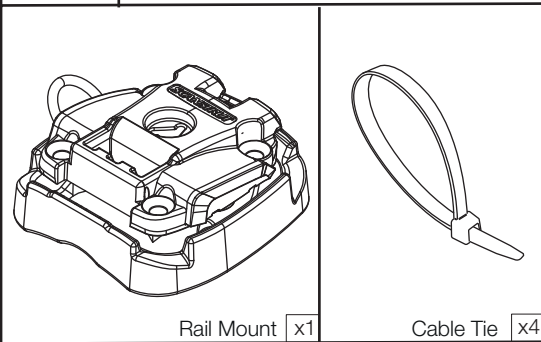

Parts List

Tools Required

Share your installation with us.

UK & International
+44 (0)1392 531280
sales@scanstrut.com

For further installation
and warranty information
please visit:
www.scanstrut.com

USA
+1 860 308 1416
usasales@scanstrut.com