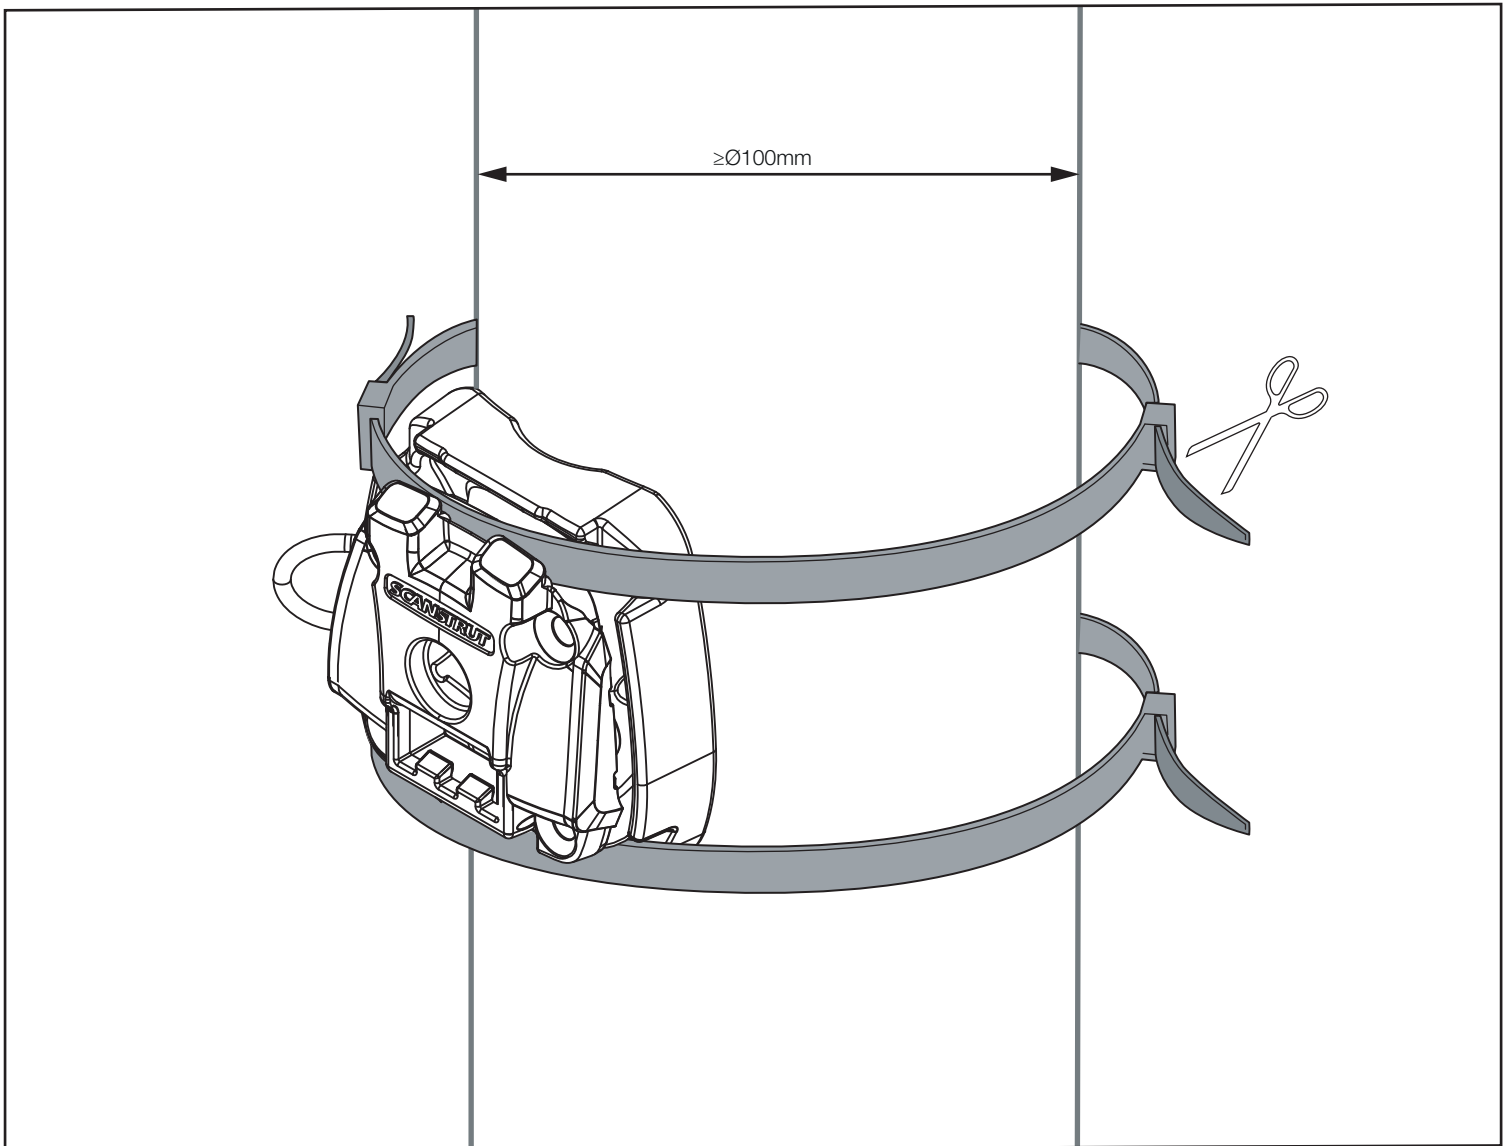

Parts List

Tools Required

Share your installation with us.

UK & International
+44 (0)1392 531280
sales@scanstrut.com

For further installation
and warranty information
please visit:
www.scanstrut.com

USA
+1 860 308 1416
usasales@scanstrut.com