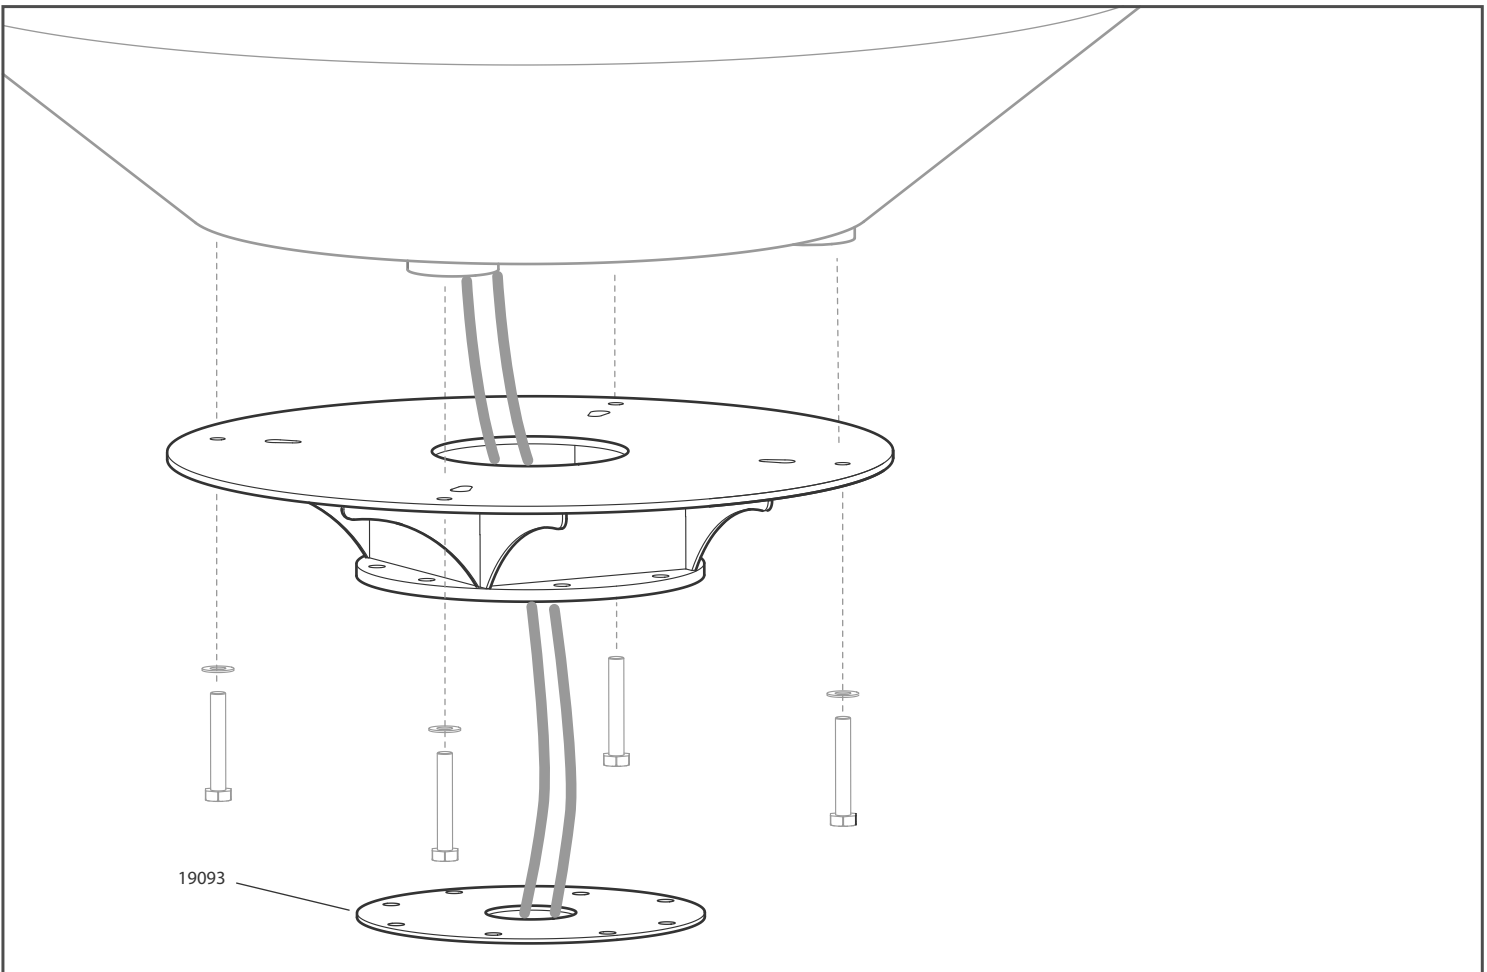

Tools Required

Hole Saw
Ø Dependant on cables

Drill Bit
Ø12.5mm

To suit Dome fixing bolts x 1
19mm [For M12 base fixings] x 1

Parts Required

 SS M12 Fasteners (to suit mounting area) x8	 SS M12 x8	 SS M12 Washer x16
--	---------------	-----------------------