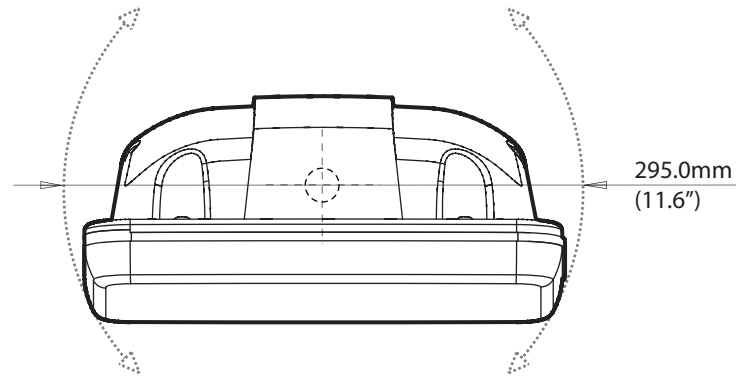

# Rail Mounted Pod - Ultra Compact - Up to 7" displays (SPR-7S-RM)

For help & information  
email: [technical@scanstrut.com](mailto:technical@scanstrut.com)  
tel: +44 (0) 1803 863800

For further 7" pod dimensions please refer to the Scanpod Deck pod Technical drawings.

**SCANSTRUT**  
designed for life at sea