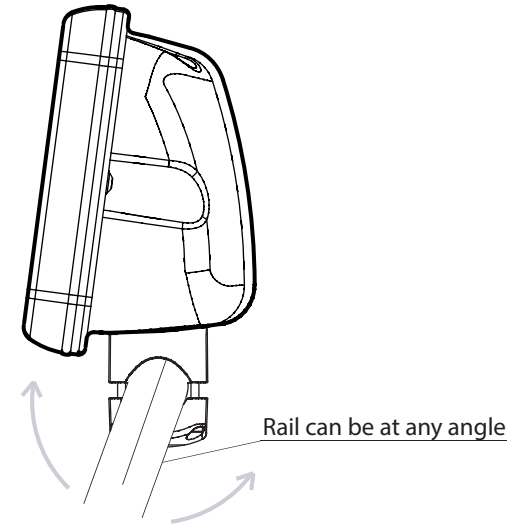

# Rail Mounted Pod - Ultra Compact - Up to 7" displays (SPR-7S-RM)

For help & information  
email: [technical@scanstrut.com](mailto:technical@scanstrut.com)  
tel: +44 (0) 1803 863800

For further 7" pod dimensions please refer to the Scanpod Deck pod Technical drawings.