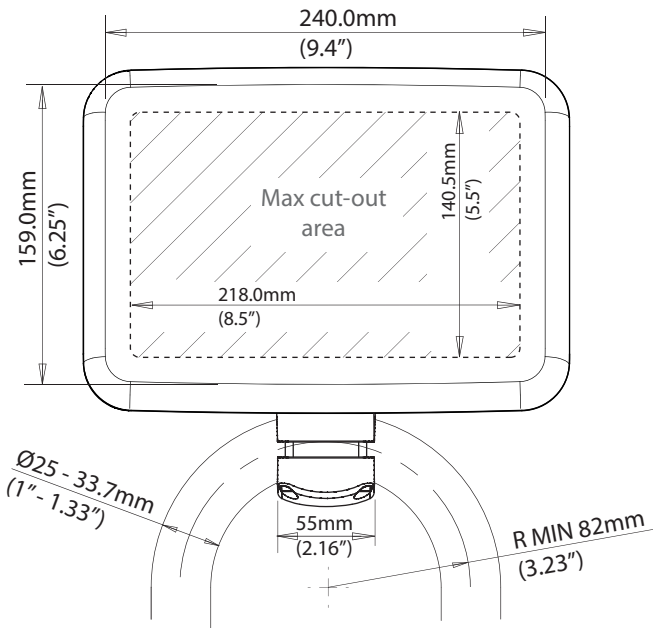

# Rail Mounted Pod - Ultra Compact - Up to 7" displays (SPR-7S-RM)

For help & information  
email: [technical@scanstrut.com](mailto:technical@scanstrut.com)  
tel: +44 (0) 1803 863800

For further 7" pod dimensions please refer to the Scanpod Deck pod Technical drawings.

**SCANSTRUT**  
designed for life at sea