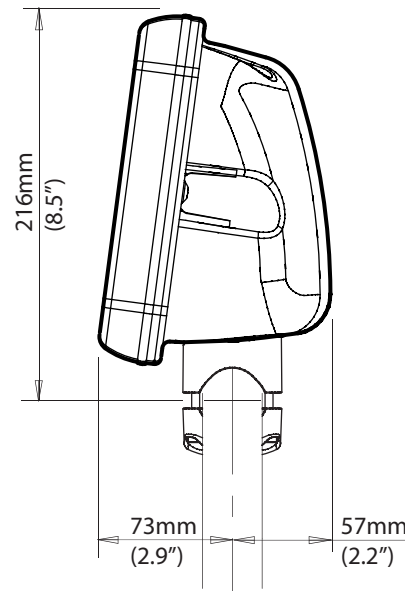

# Rail Mounted Pod - Ultra Compact - Up to 7" displays (SPR-7S-RM)

For help & information  
email: [technical@scanstrut.com](mailto:technical@scanstrut.com)  
tel: +44 (0) 1803 863800

For further 7" pod dimensions please refer to the Scanpod Deck pod Technical drawings.