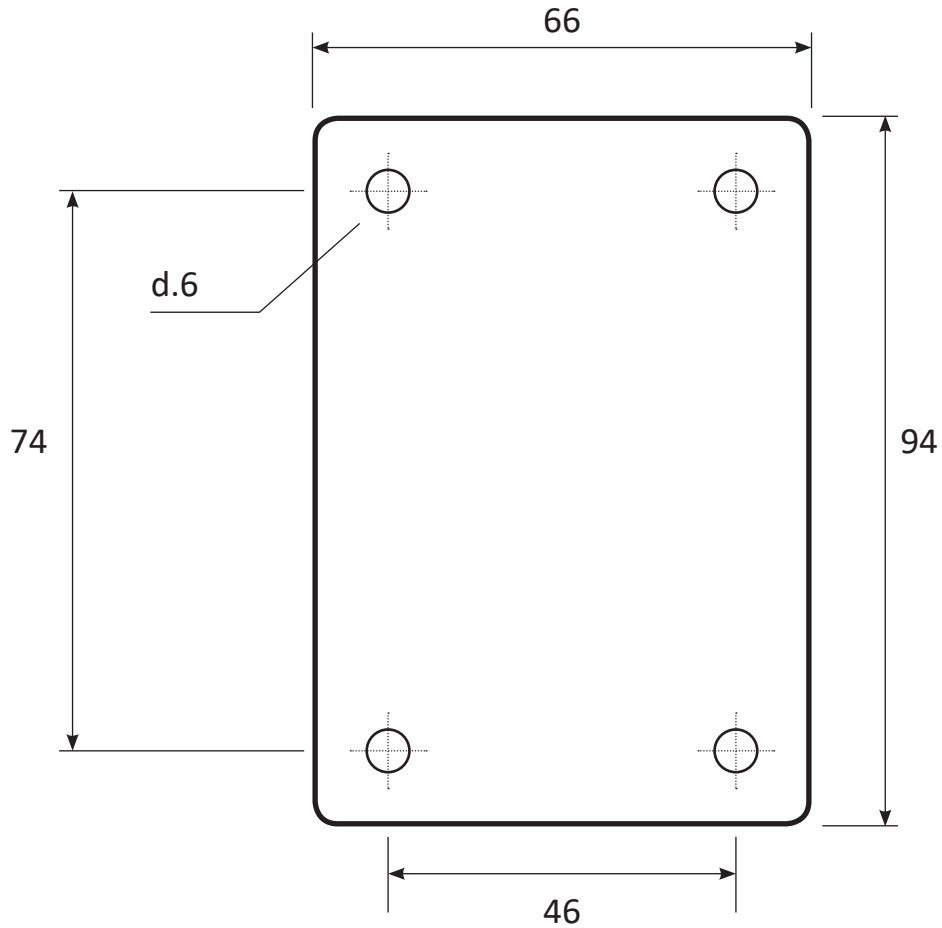

## PA-3 / PA-3F / PA-3 Black Edition Mounting Template

Measures in mm