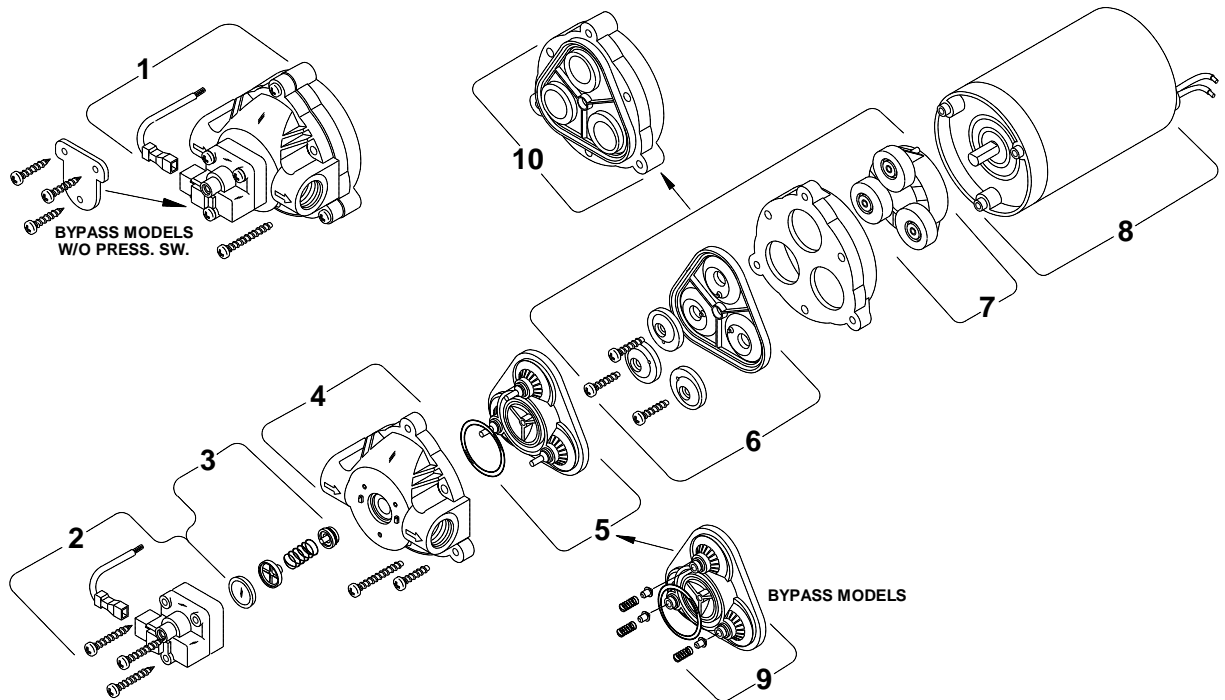

## KITS FOR MODEL 8008-943-839

1) Complete Pump Head	94-380-17
2) Switch Assembly	94-375-20
3) Check Valve Assembly	94-374-09
4) Upper Housing	94-379-01
5) Valve Assembly (Standard)	94-390-06
6) Diaphragm	NA
7) Drive Assembly	NA
8) Motor	11-105-66
9) Valve Assembly (Bypass)	NA
10) Solid Diaphragm/Drive Assembly	94-385-32