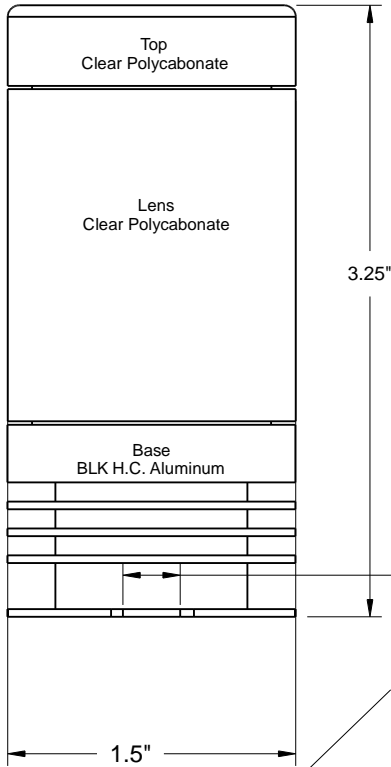

DESCRIPTION
**3NM Anchor, 2NM Hovercraft, 2NM Dredge
 LED Navigation Light**

Certifications:
 ABYC-A16, COLREGS '72.

Visibility:
 360 Degrees.

Intensity/ Flash Rate per Minute/ Color/ Source:
 3NM Anchor, Non-Flashing, White LED.
 2NM Hovercraft, Flashing at 120 fpm, Yellow LED.
 2NM Dredge, Flashing at 60 fpm, Yellow LED.

Base:
 Material: Aluminum, 6061, T6511.
 Finish: Anodized Black Hardcoat, MIL-A-8625, Type III CL2.

Mounting Options:
 End User, 1/4 x 20 x 3/8 deep Female Threads at Bottom.
 360 Bracket, BRKT360.
 1" Pole Mount, PADPT1.
 3/4" Pole Mount, PADPT75.

Signal Mate, LLC

SIZE A	DWG NO. 360.001	Marine Vessel LED Navigation Light www.SignalMate.com	REV
DATE 7/15/2014	MFG Signal Mate	SHEET 1 of 1	