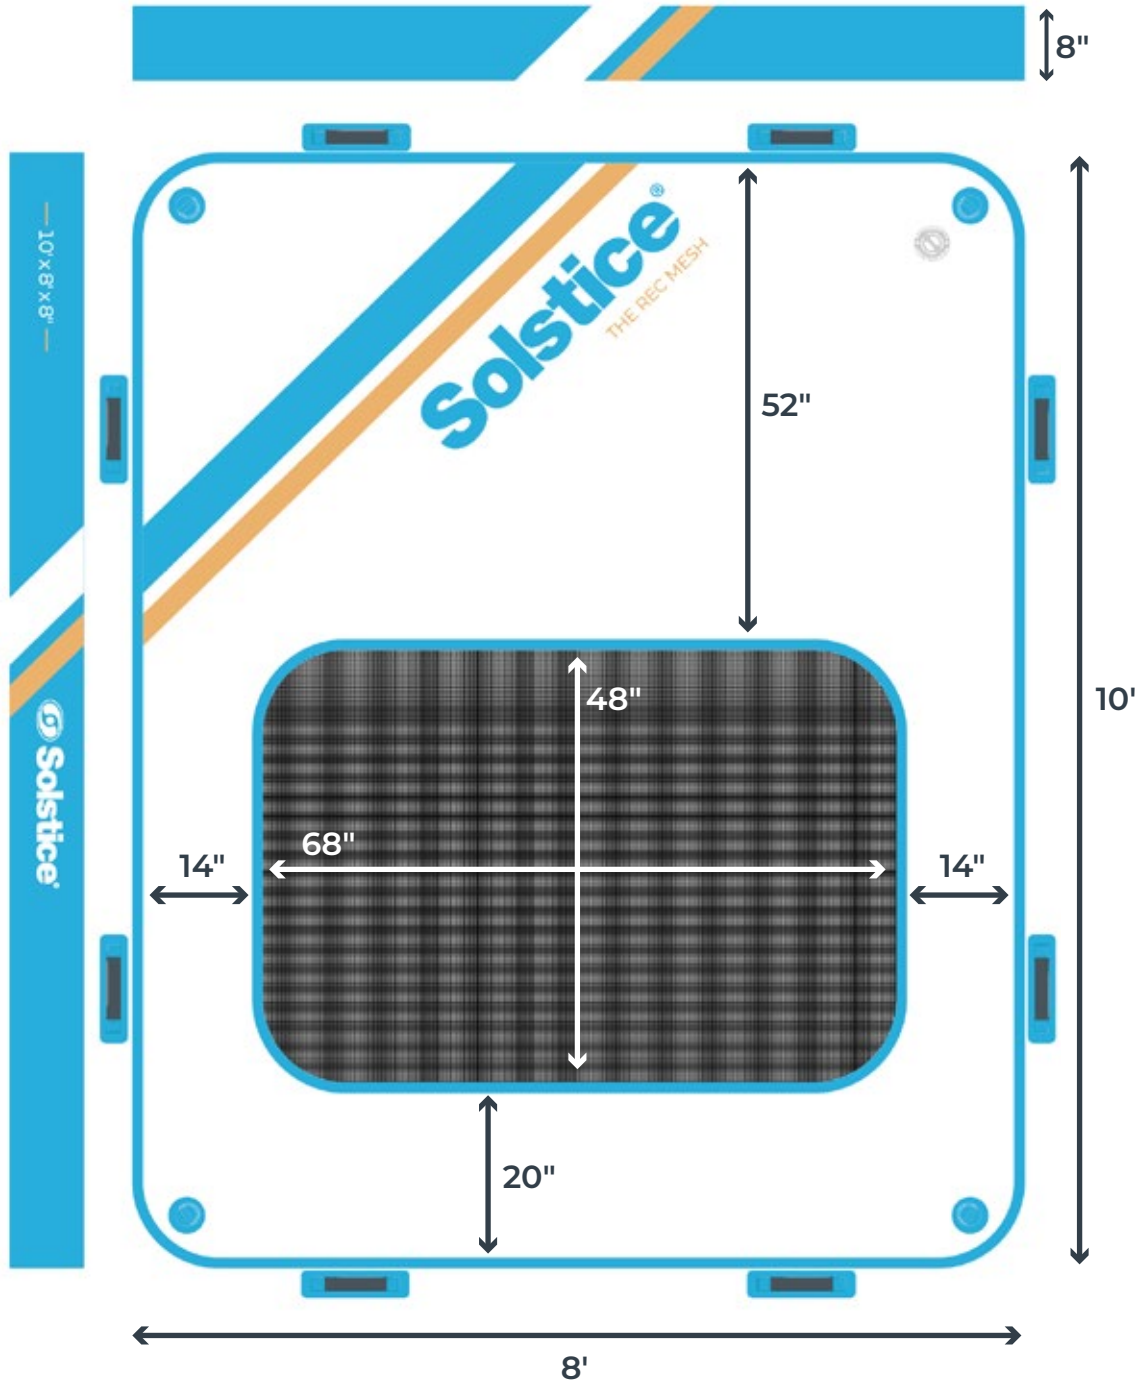

Solstice®

#38180

REC MESH INFLATABLE DOCK

10' x 8' x 8"

Solstice[®]

#38180

REC MESH INFLATABLE DOCK

10' x 8' x 8"