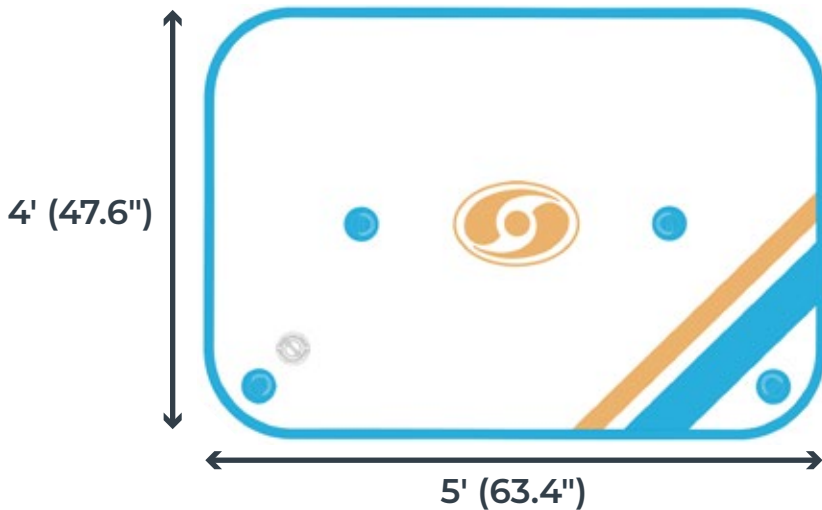

Solstice®

#38180

REC MESH INFLATABLE DOCK

10' x 8' x 8"

Solstice[®]

#38180

REC MESH INFLATABLE DOCK

10' x 8' x 8"