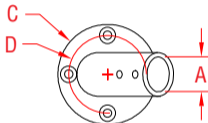

ROUND RAIL BASE

316 STAINLESS STEEL

ITEM	A	B	C	D	FAST.	WT
	(size)	(base)				(lb)

30 DEGREE ANGLE

S3650-0300	7/8"	2.66"	1.70"	1.70"	#10 Screws	0.51
S3650-0301	1"	2.80"	2.08"	1.45"	1/4" Screws	0.53

NOTE:
SOLD INDIVIDUALLY, WITH SET SCREWS. USE 1/8" ALLEN KEY.