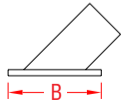

ROUND RAIL BASE

316 STAINLESS STEEL

ITEM	A	B	C	D	FAST.	WT
	(size)	(base)				(lb)

30 DEGREE ANGLE

S3650-0300	7/8"	2.66"	1.70"	1.70"	#10 Screws	0.51
S3650-0301	1"	2.80"	2.08"	1.45"	1/4" Screws	0.53

NOTE:
SOLD INDIVIDUALLY, WITH SET SCREWS. USE 1/8" ALLEN KEY.