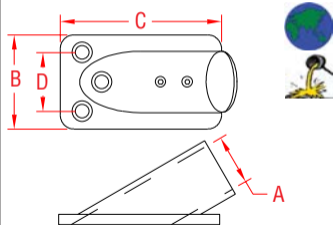

RECTANGULAR BASE

316 STAINLESS STEEL

ITEM

A

B

C

D

FAST.

WT

(size)

(lb)

30 DEGREE ANGLE

S3651-0300

7/8"

1.70"

2.94"

1.05"

#10 Screws

0.38

S3651-0301

1"

1.85"

3.22"

1.12"