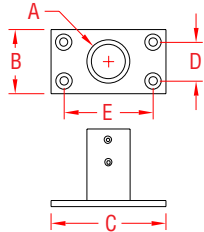

RECTANGULAR BASE

316 STAINLESS STEEL

ITEM	A	B	C	D	E	FAST.	WT
------	---	---	---	---	---	-------	----

(size)

(lb)

90 DEGREE ANGLE

S3651-0900
S3651-0901

7/8"
1"

1.72"
1.86"

3.05"
3.22"

1.02"
1.12"

2.40"
2.60"

#10 Screws
1/4" Screws

0.44
0.46

NOTE:
SOLD INDIVIDUALLY, WITH SET SCREWS. USE 1/8" ALLEN KEY.