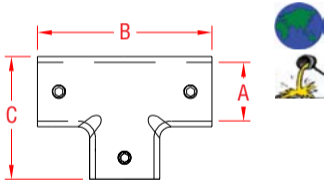

3-WAY "T" RAIL

316 STAINLESS STEEL

ITEM	A	B	C	WT
	(size)			(lb)
90 DEGREE				
S3660-0900	7/8"	2.00"	2.00"	0.35
S3660-0901	1"	2.17"	2.20"	0.45
NOTE: SOLD INDIVIDUALLY, WITH SET SCREWS. USE 1/8" ALLEN KEY.				