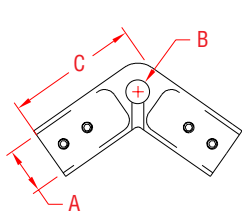

BOW FORMER

316 STAINLESS STEEL

ITEM	A	B	C	WT
------	---	---	---	----

(size)

(lb)

110 DEGREE ANGLE

S3663-0000

7/8"

0.51"

2.50"

0.63

125 DEGREE ANGLE

S3663-0001

1"

0.51"

2.50"

0.63

NOTE:

**COMES WITH 4 SET SCREWS IN UNDERSIDE;
OTHER ANGLES ARE AVAILABLE FOR BULK ORDERS.**