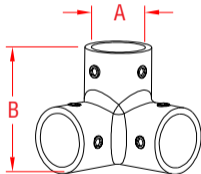

3-WAY RAIL CORNER

316 STAINLESS STEEL

ITEM

A

B

WT

(size)

(lb)

90 DEGREE

S3666-0000

7/8"

2.17"

0.40

S3666-0001

1"

2.27"

0.55

NOTE:

SOLD INDIVIDUALLY, WITH SET SCREWS. USE 1/8" ALLEN KEY.