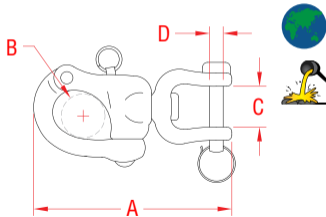

JAW SWIVEL SNAP SHACKLE

316 STAINLESS STEEL

ITEM

A

B

C

D

WLL

WT

(size)

(lb)

(lb)

S0171-0001

2-3/4"

0.57"

0.52"

0.95

NOTE:

REMOVABLE CLEVIS PIN.

BREAKLOAD IS APPROXIMATELY 4 TIMES THE WORK LOAD LIMIT.

UNIVERSAL LANYARD

S0157-T000-C