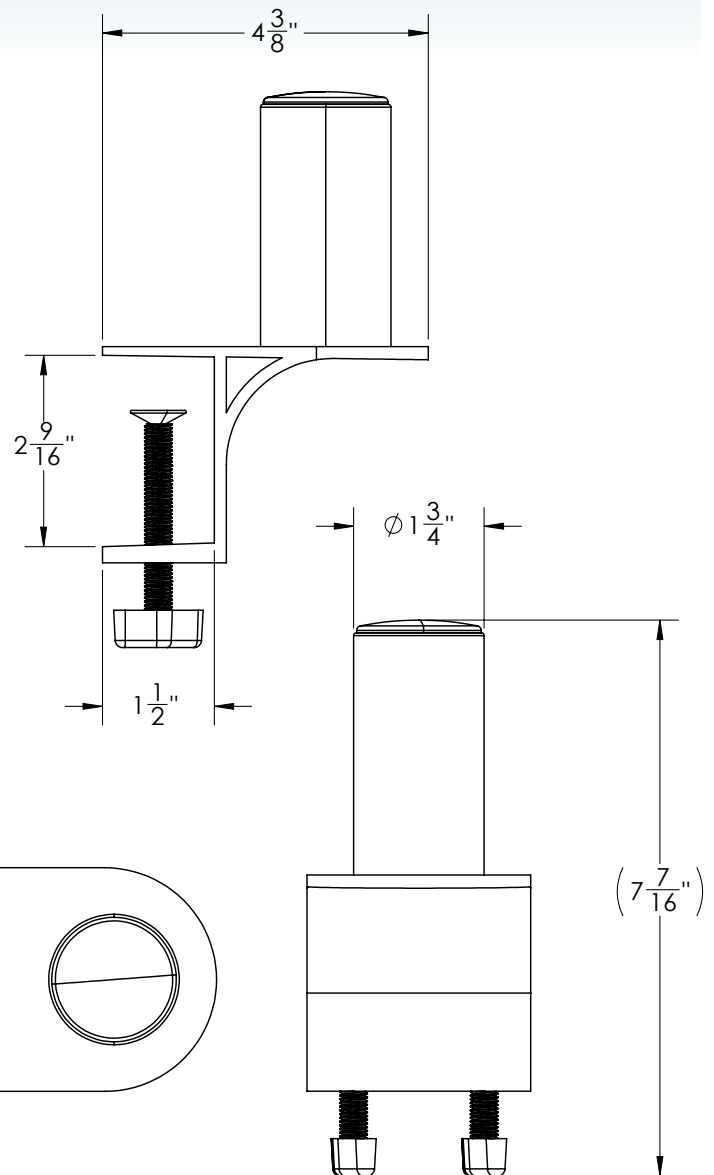

SHADEFIN[®] MINI CLAMP MOUNT

ShadeFin Mini's highly portable Clamp Mount quick connects to any square rail, table, deck rail or lip up to 2.25" thick and is a great solution for pontoon boat rails.

FEATURES & BENEFITS

- Easily installed to most railing sizes
- Includes two screws that can be securely tightened
- Constructed out of aluminum grade-6061 alloys with two threaded stainless steel Type-304 clamping rods
- Includes injection-molded nylon cap and knobs