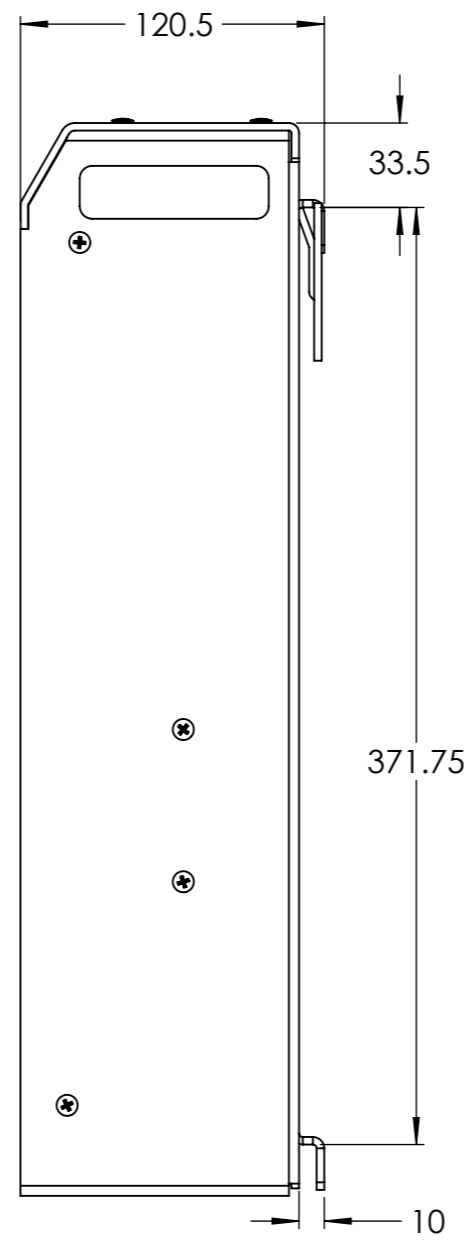

Dimension Drawing - Autotransformer

ITR000100001	Autotransformer 120/240VAC-32A
ITR000100101	Autotransformer 120/240VAC-100A

Dimensions in mm

**victron energy**  
BLUE POWER

Dimension Drawing - Autotransformer

ITR000100052

Autotransformer 120/240V-50A

ITR000100102

Autotransformer 120/240V-100A

DETAIL A  
SCALE 2 : 3

Dimensions in mm