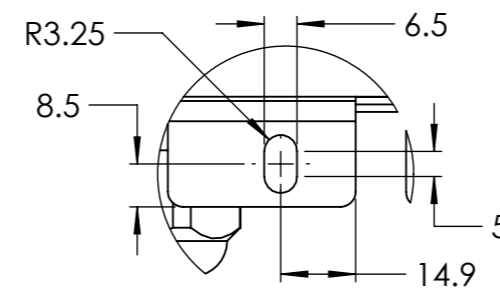

Dimension Drawing - Autotransformer

ITR000100001	Autotransformer 120/240VAC-32A
ITR000100101	Autotransformer 120/240VAC-100A

Dimensions in mm

**victron energy**  
BLUE POWER

Dimension Drawing - Autotransformer

ITR000100052

Autotransformer 120/240V-50A

ITR000100102

Autotransformer 120/240V-100A

DETAIL A  
SCALE 2 : 3

Dimensions in mm