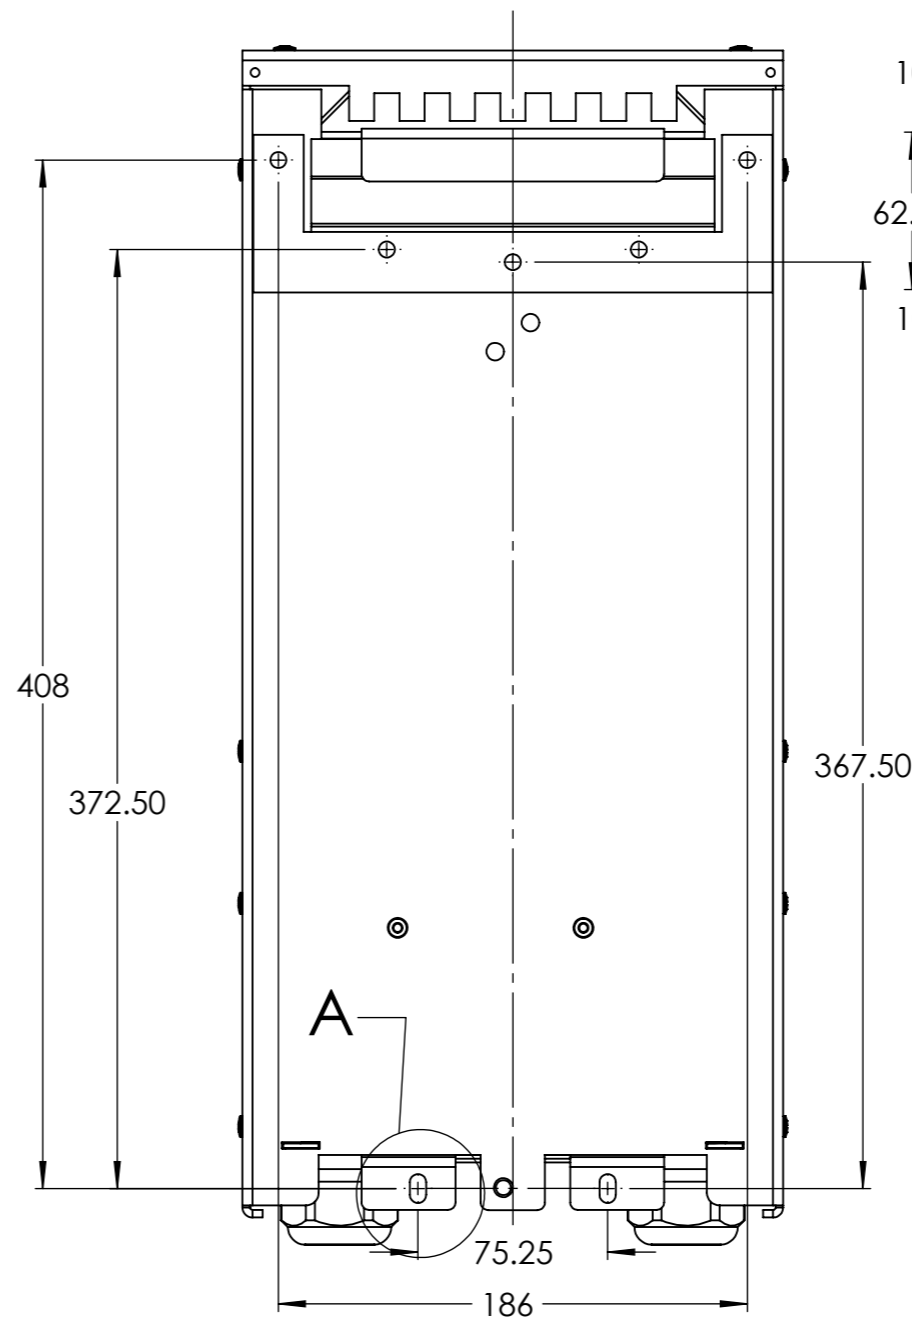

Dimension Drawing - Autotransformer

ITR000100001	Autotransformer 120/240VAC-32A
ITR000100101	Autotransformer 120/240VAC-100A

Dimensions in mm

**victron energy**  
BLUE POWER

Dimension Drawing - Autotransformer

ITR000100052

Autotransformer 120/240V-50A

ITR000100102

Autotransformer 120/240V-100A

DETAIL A  
SCALE 2 : 3

Dimensions in mm