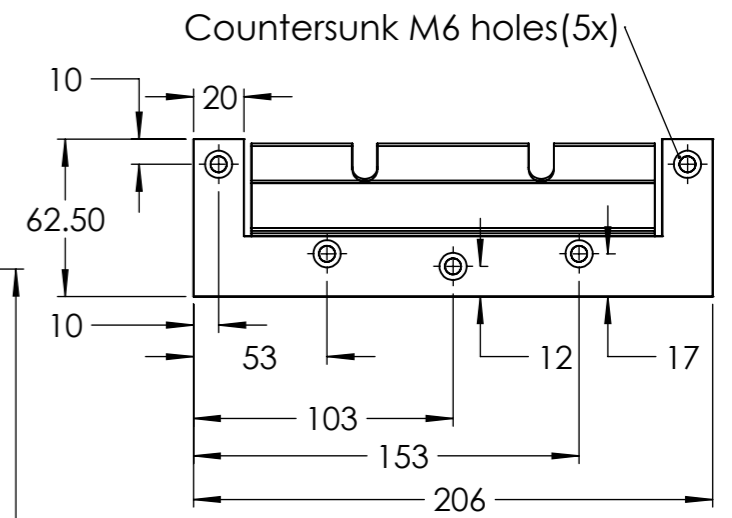

Dimension Drawing - Autotransformer

ITR000100001	Autotransformer 120/240VAC-32A
ITR000100101	Autotransformer 120/240VAC-100A

Dimensions in mm

**victron energy**  
BLUE POWER

Dimension Drawing - Autotransformer

ITR000100052

Autotransformer 120/240V-50A

ITR000100102

Autotransformer 120/240V-100A

DETAIL A  
SCALE 2 : 3

Dimensions in mm