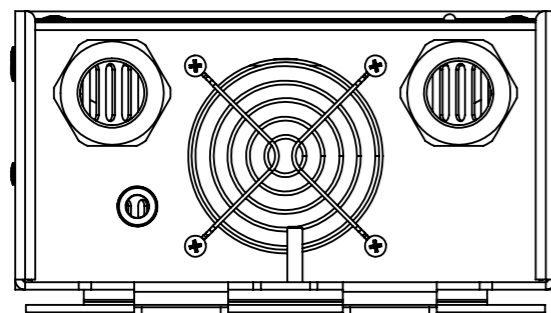

Dimension Drawing - Autotransformer

ITR000100001	Autotransformer 120/240VAC-32A
ITR000100101	Autotransformer 120/240VAC-100A

Dimensions in mm

**victron energy**  
BLUE POWER

Dimension Drawing - Autotransformer

ITR000100052

Autotransformer 120/240V-50A

ITR000100102

Autotransformer 120/240V-100A

DETAIL A  
SCALE 2 : 3

Dimensions in mm