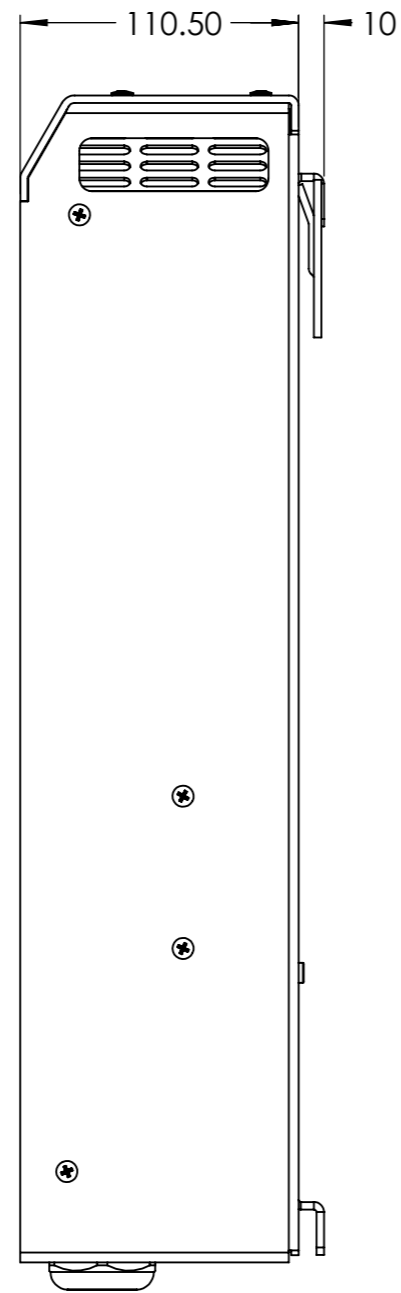

Dimension Drawing - Autotransformer

ITR000100001	Autotransformer 120/240VAC-32A
ITR000100101	Autotransformer 120/240VAC-100A

Dimensions in mm

**victron energy**  
BLUE POWER

Dimension Drawing - Autotransformer

ITR000100052

Autotransformer 120/240V-50A

ITR000100102

Autotransformer 120/240V-100A

DETAIL A  
SCALE 2 : 3

Dimensions in mm