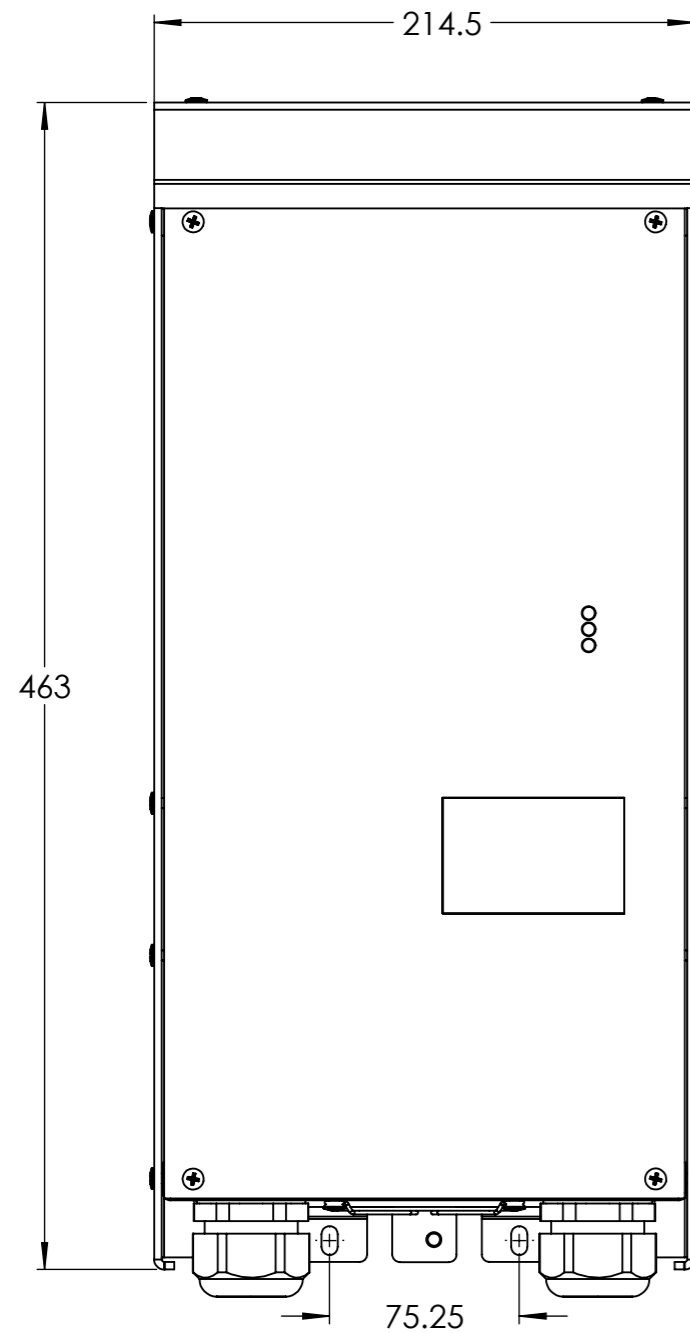

Dimension Drawing - Autotransformer

ITR000100001	Autotransformer 120/240VAC-32A
ITR000100101	Autotransformer 120/240VAC-100A

Dimensions in mm

**victron energy**  
BLUE POWER

Dimension Drawing - Autotransformer

ITR000100052

Autotransformer 120/240V-50A

ITR000100102

Autotransformer 120/240V-100A

DETAIL A  
SCALE 2 : 3

Dimensions in mm