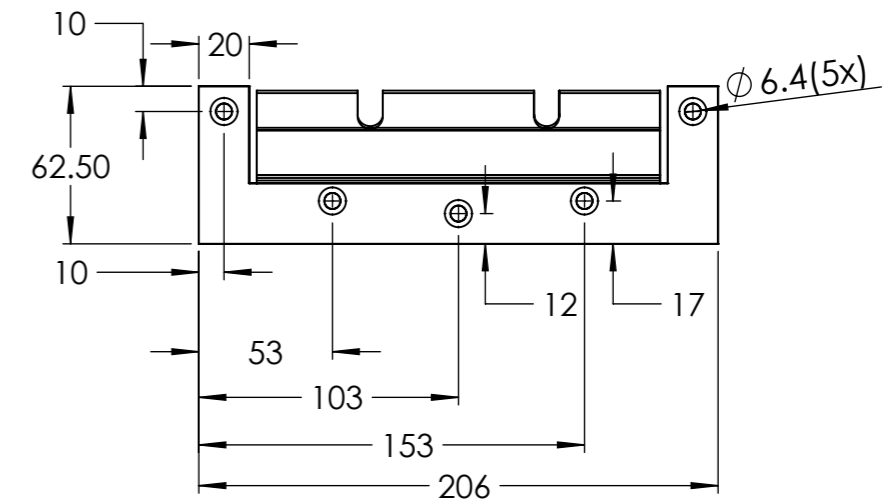

Dimension Drawing - Autotransformer

ITR000100001	Autotransformer 120/240VAC-32A
ITR000100101	Autotransformer 120/240VAC-100A

Dimensions in mm

**victron energy**  
BLUE POWER

Dimension Drawing - Autotransformer

ITR000100052

Autotransformer 120/240V-50A

ITR000100102

Autotransformer 120/240V-100A

DETAIL A  
SCALE 2 : 3

Dimensions in mm