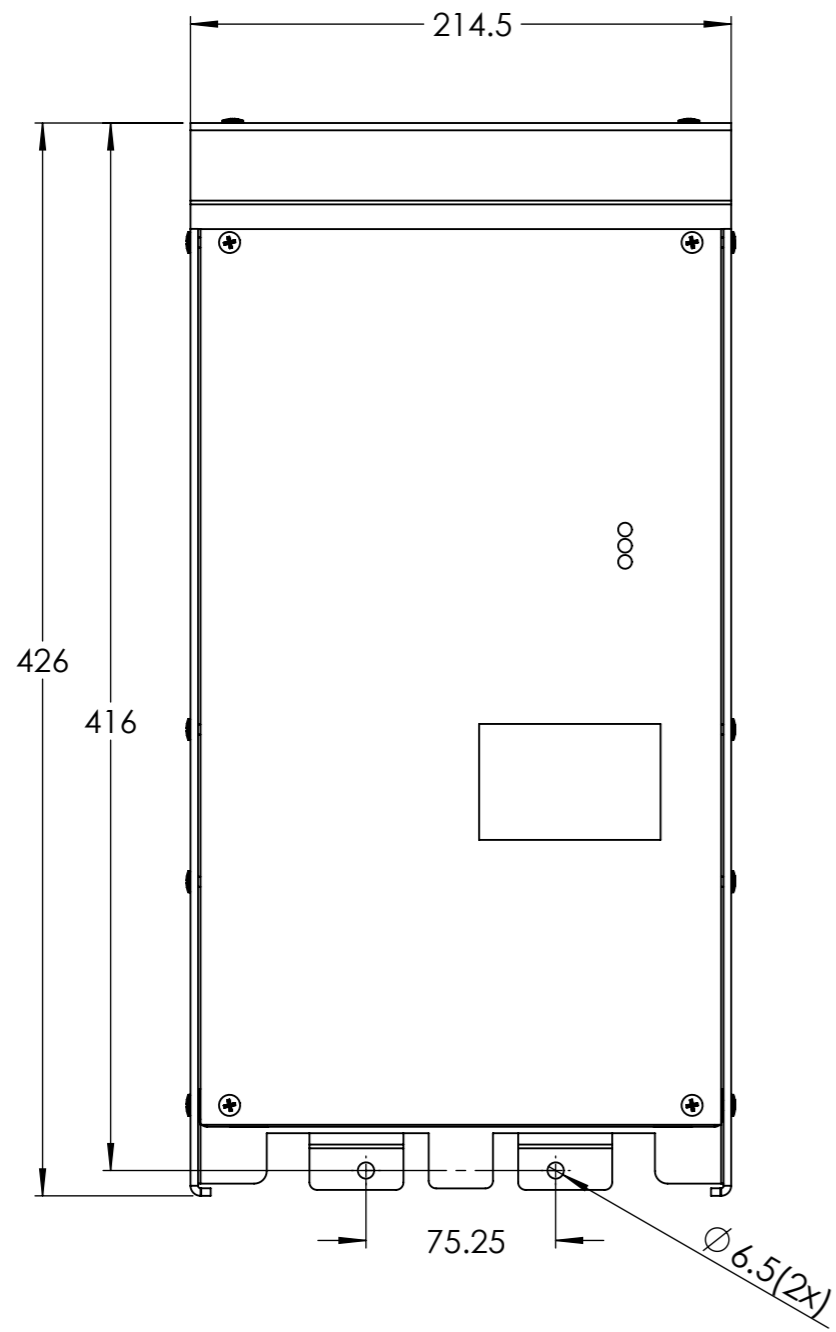

Dimension Drawing - Autotransformer

ITR000100001	Autotransformer 120/240VAC-32A
ITR000100101	Autotransformer 120/240VAC-100A

Dimensions in mm

**victron energy**  
BLUE POWER

Dimension Drawing - Autotransformer

ITR000100052

Autotransformer 120/240V-50A

ITR000100102

Autotransformer 120/240V-100A

DETAIL A  
SCALE 2 : 3

Dimensions in mm