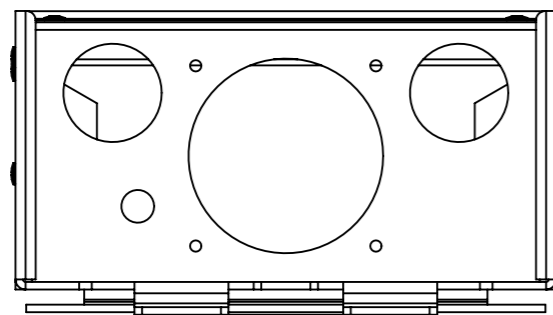

Dimension Drawing - Autotransformer

ITR000100001	Autotransformer 120/240VAC-32A
ITR000100101	Autotransformer 120/240VAC-100A

Dimensions in mm

**victron energy**  
BLUE POWER

Dimension Drawing - Autotransformer

ITR000100052

Autotransformer 120/240V-50A

ITR000100102

Autotransformer 120/240V-100A

DETAIL A  
SCALE 2 : 3

Dimensions in mm